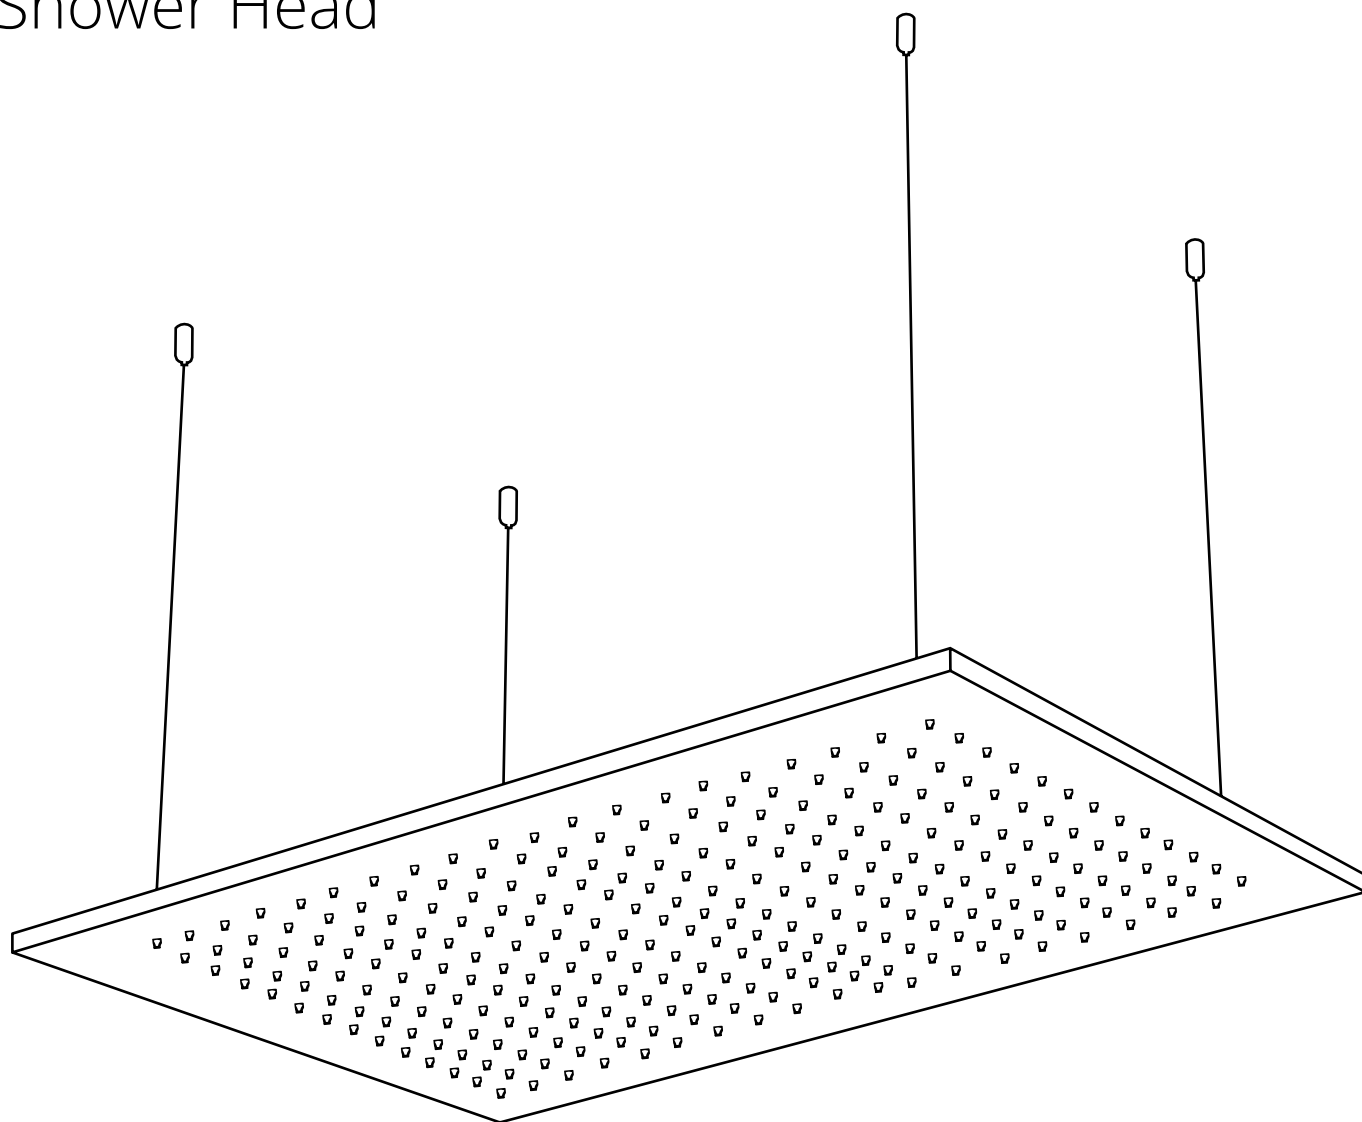

# Milano

Shower Head

Installation Guide