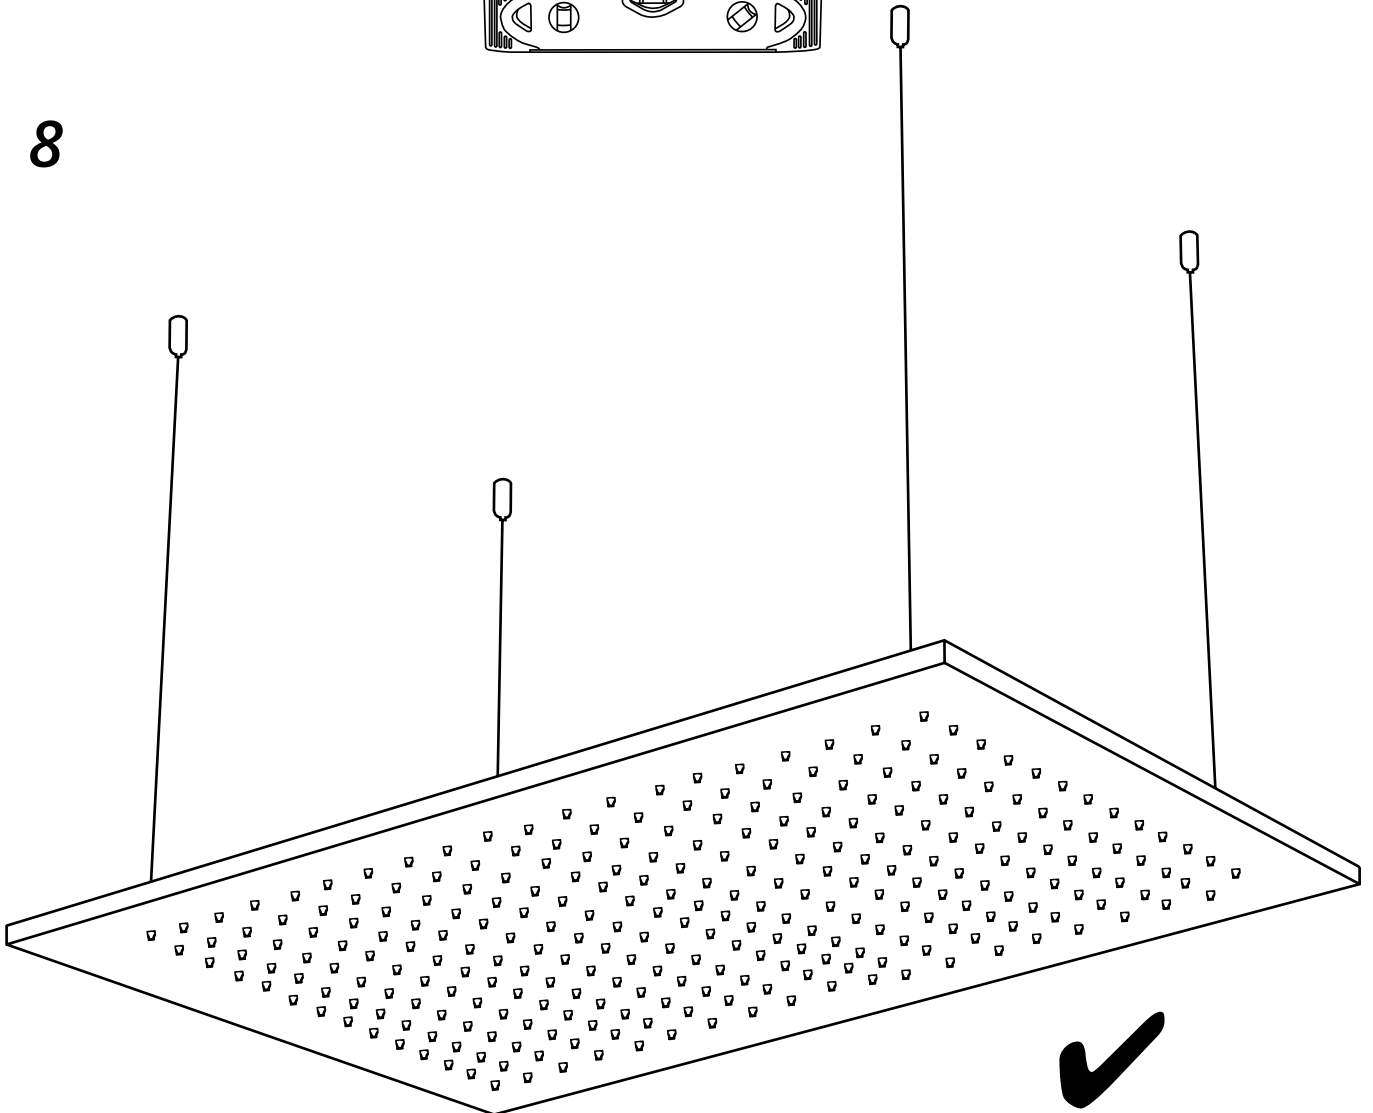

7

8

If you require any additional information or have any issues with this product please refer to the website.