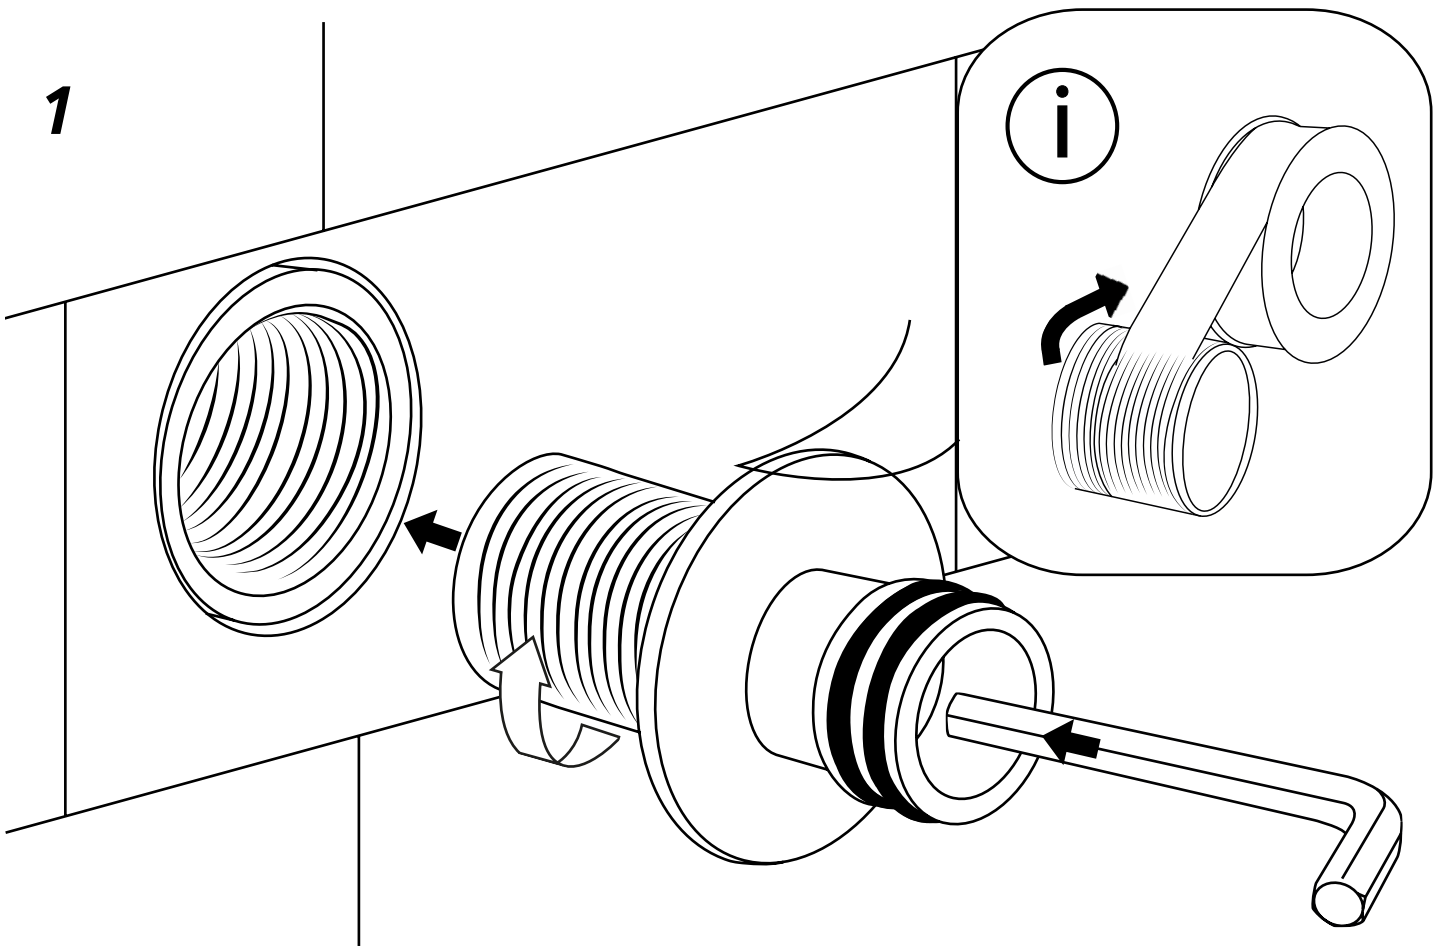

Milano

Wall Spout

ⓘ Style may vary

Installation Guide

Installation

Tools required for installing:

Parts included:

3