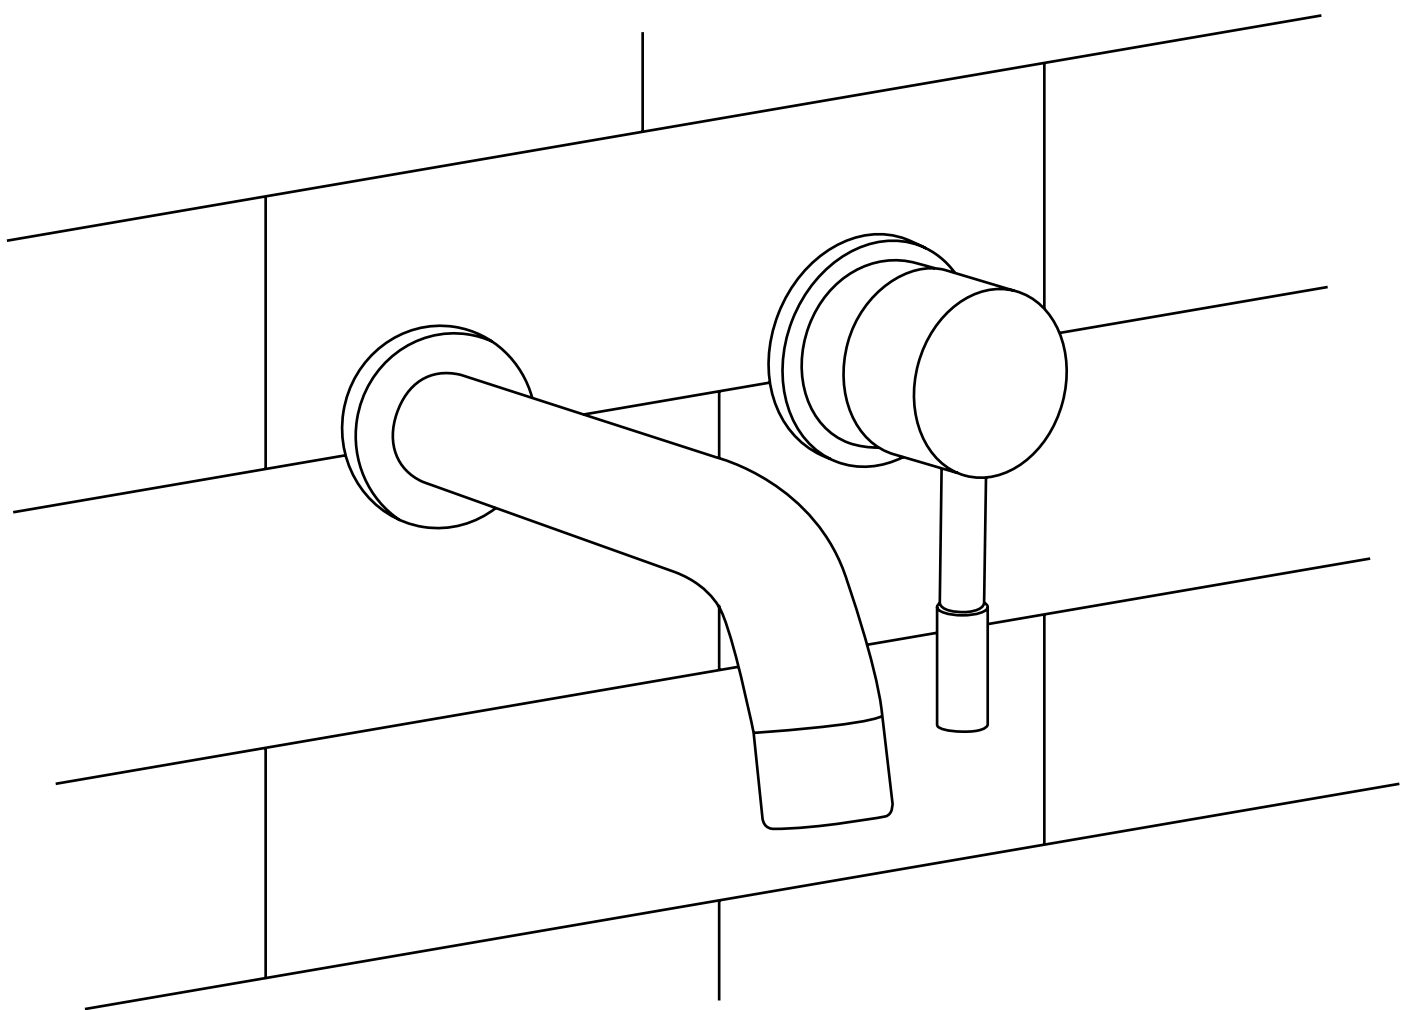

Milano

Wall Mounted Tap

Installation Guide

 Style may vary

Installation

Tools required for installing:

Parts included:

1