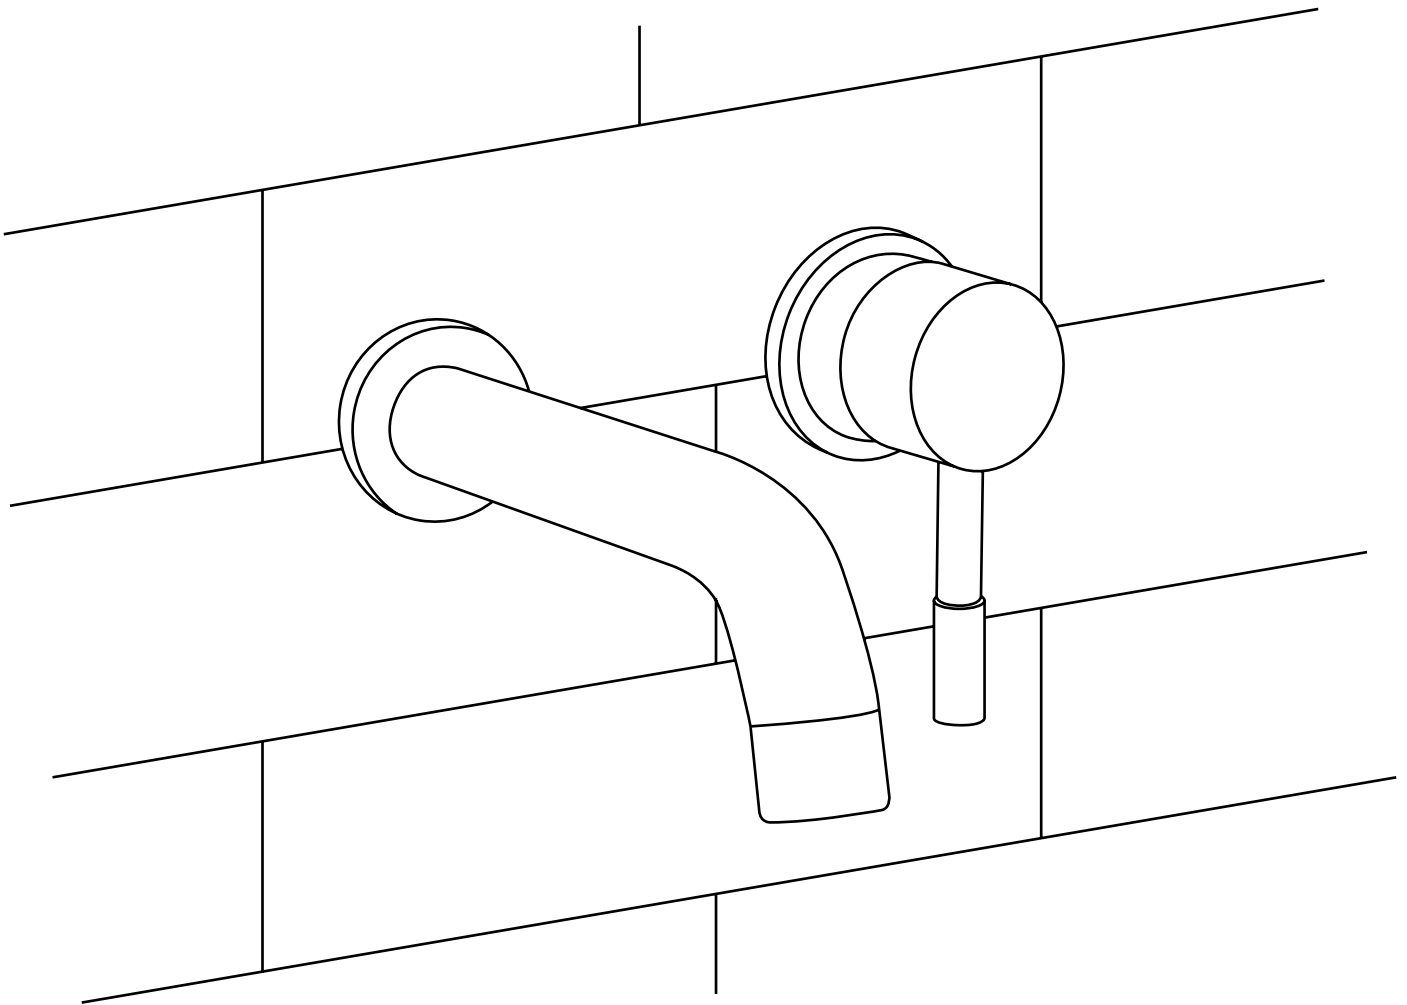

Style may vary

If you require any additional information or have any issues with this product please refer to the website.