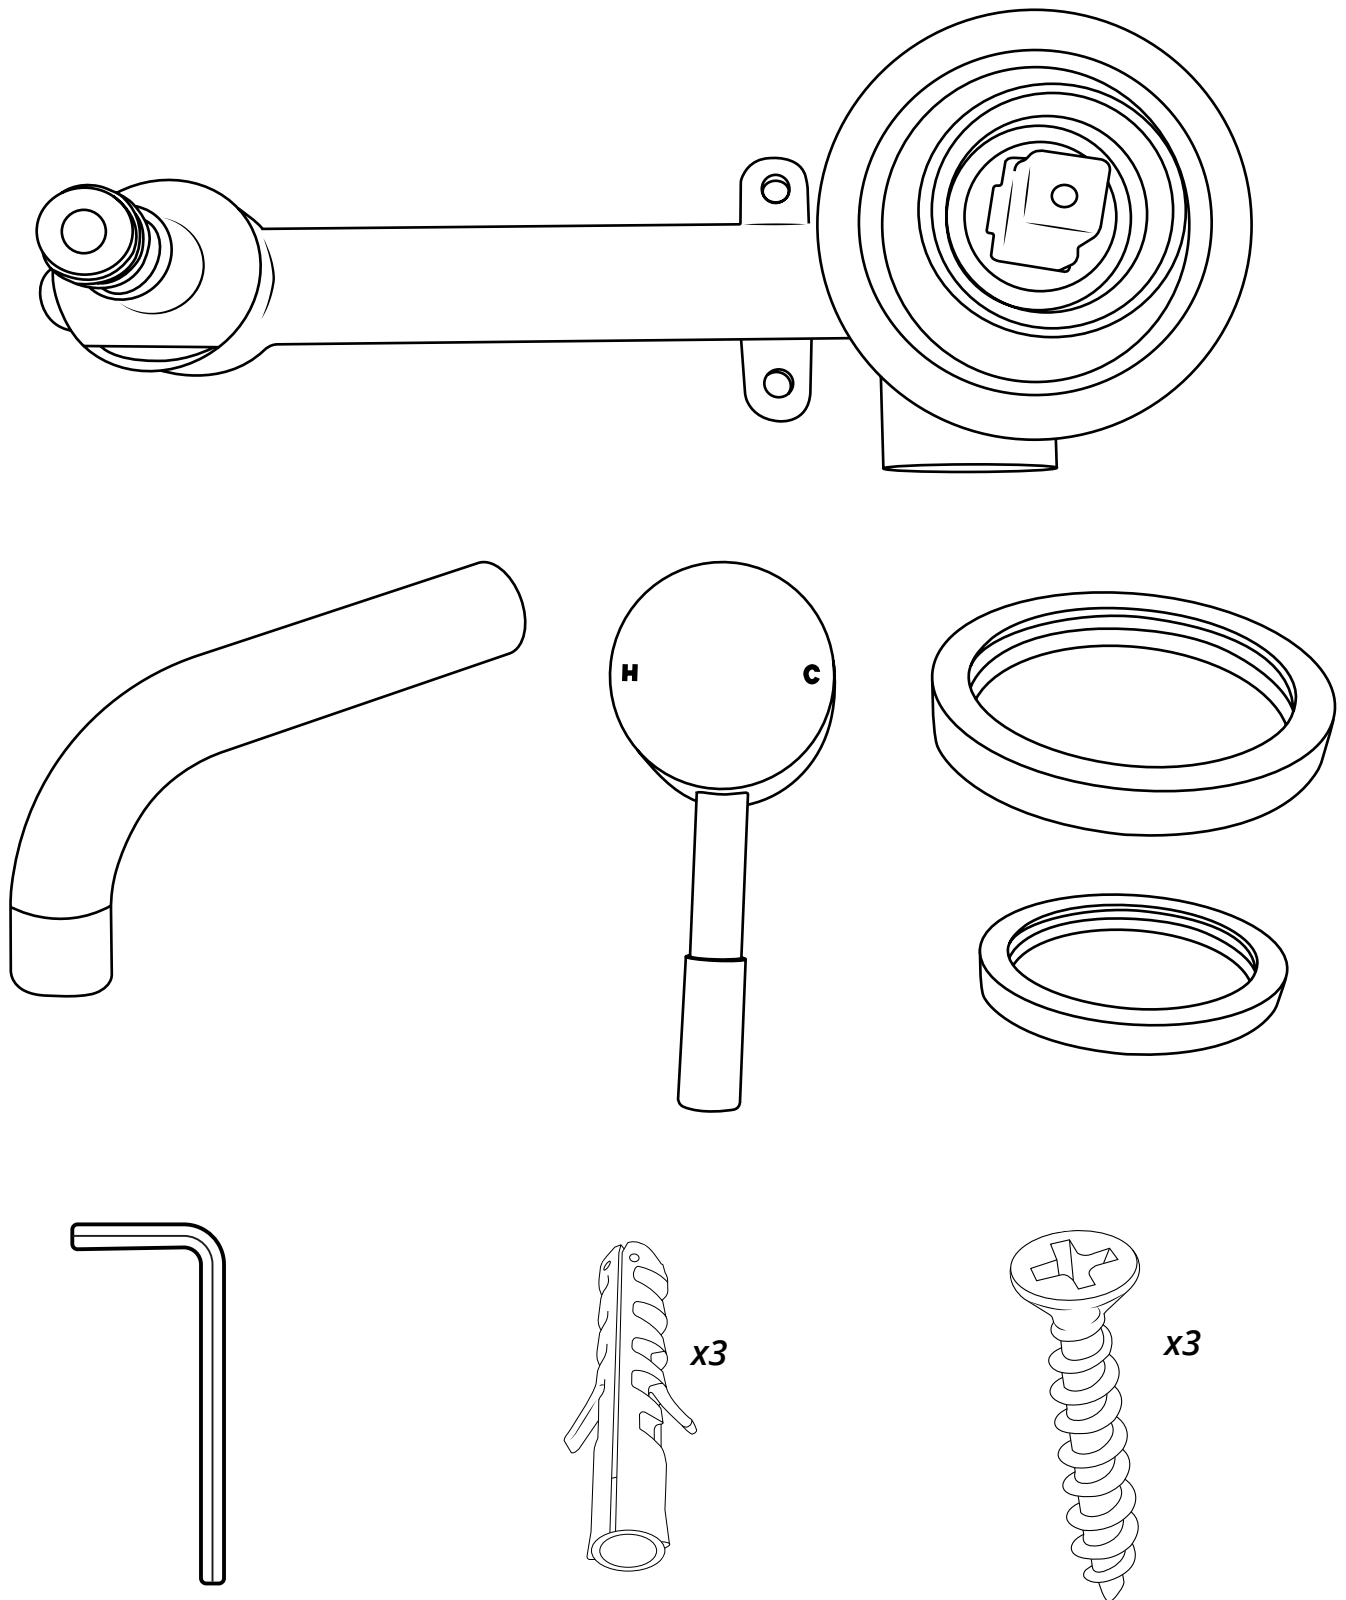

Milano

Wall Mounted Tap

Installation Guide

 Style may vary

Installation

Tools required for installing:

Parts included:

1

2

3

4

5

6

7

8

9

10

11

12

13

14

15

16

 Style may vary