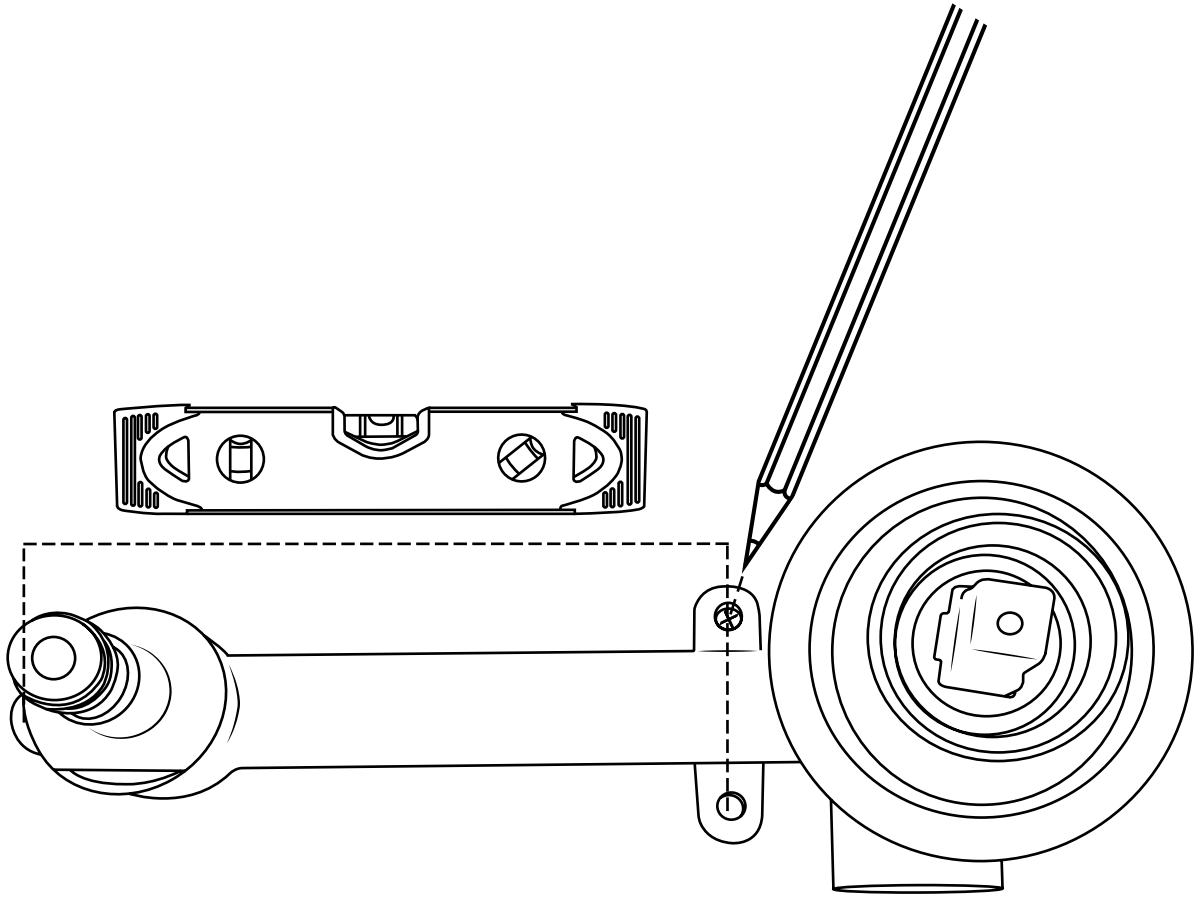

Milano

Wall Mounted Tap

Installation Guide

 Style may vary

Installation

Tools required for installing:

Parts included:

1