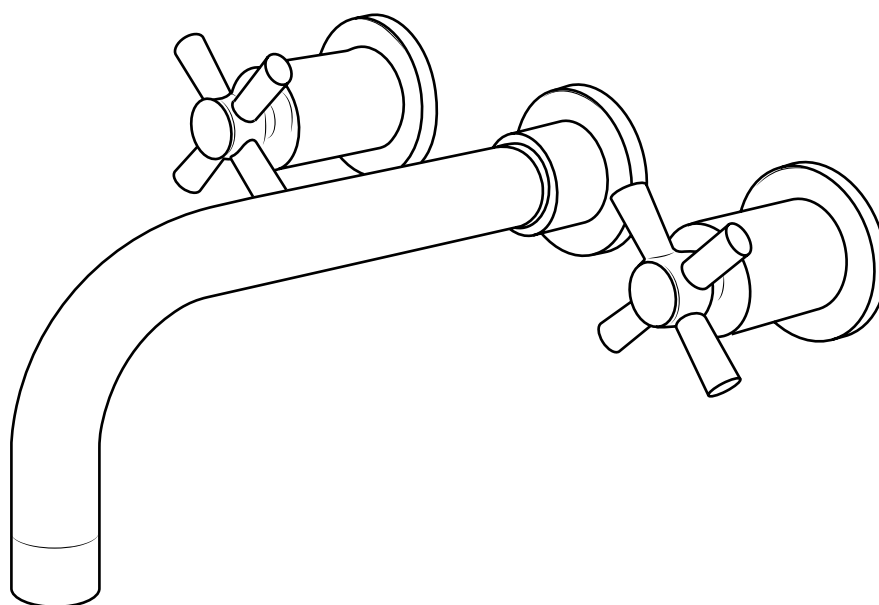

Milano

Wall Mounted Tap

 Style may vary

Installation Guide

Installation

Tools required for installing:

Parts included:

1