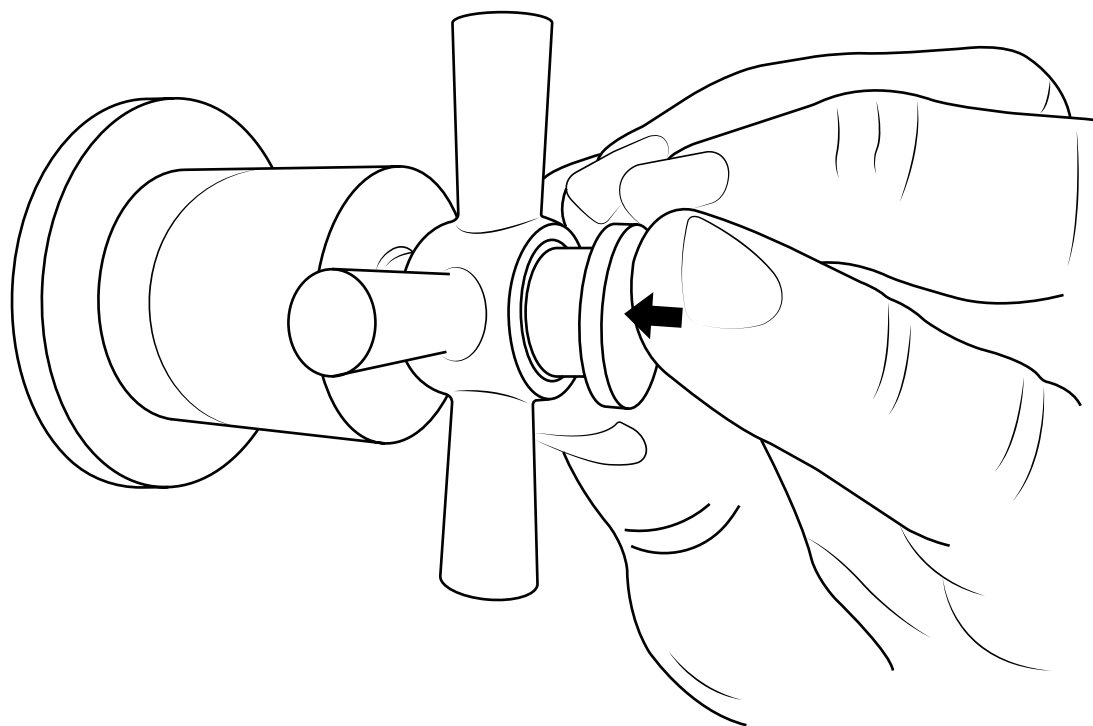

Milano

Wall Mounted Tap

 Style may vary

Installation Guide

Installation

Tools required for installing:

Parts included:

1

10

11

12

13

14

15

16