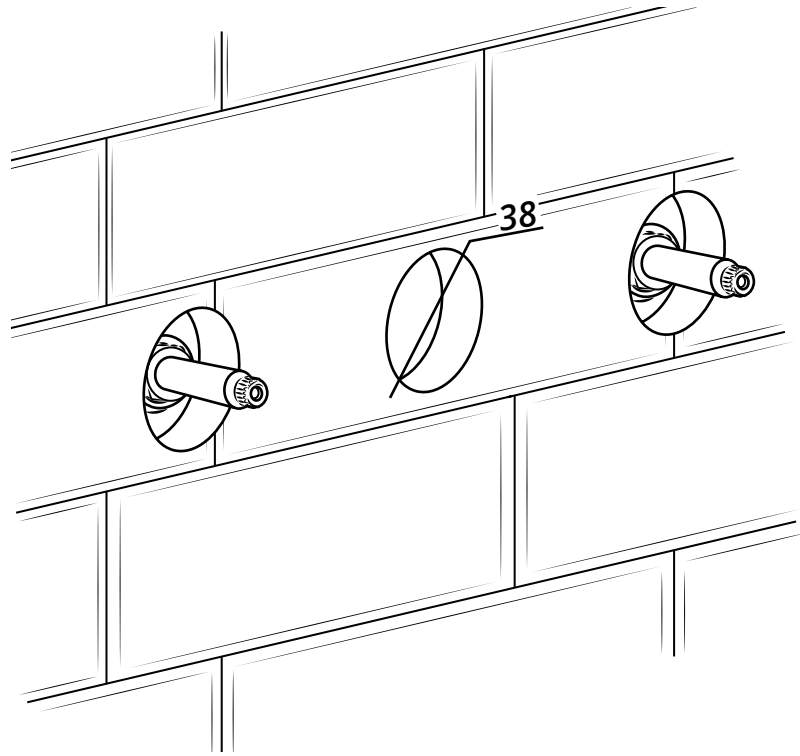

Milano

Wall Mounted Tap

 Style may vary

Installation Guide

Installation

Tools required for installing:

Parts included:

1

2

3

4

5

6

7

8

9