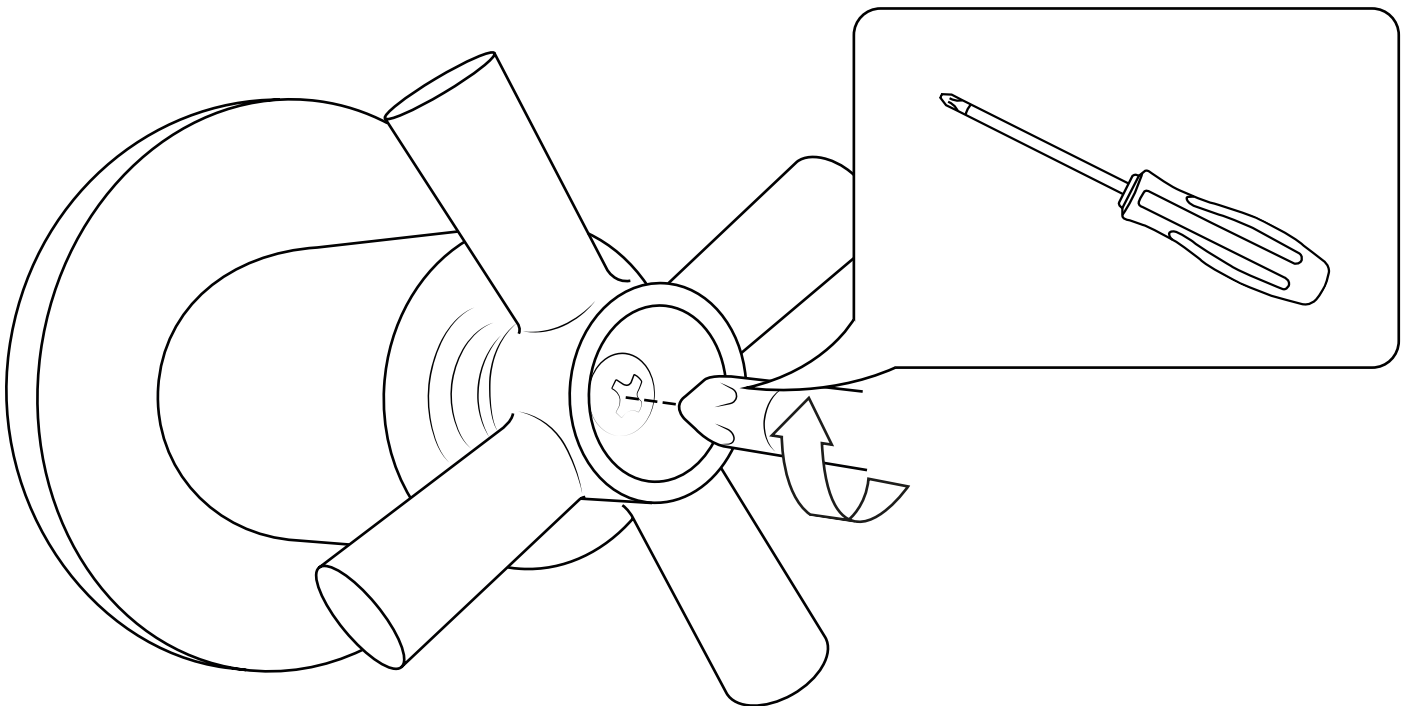

Milano

Wall Mounted Tap

 Style may vary

Installation Guide

Installation

Tools required for installing:

Parts included:

1

10

11

12

13

14

15

16