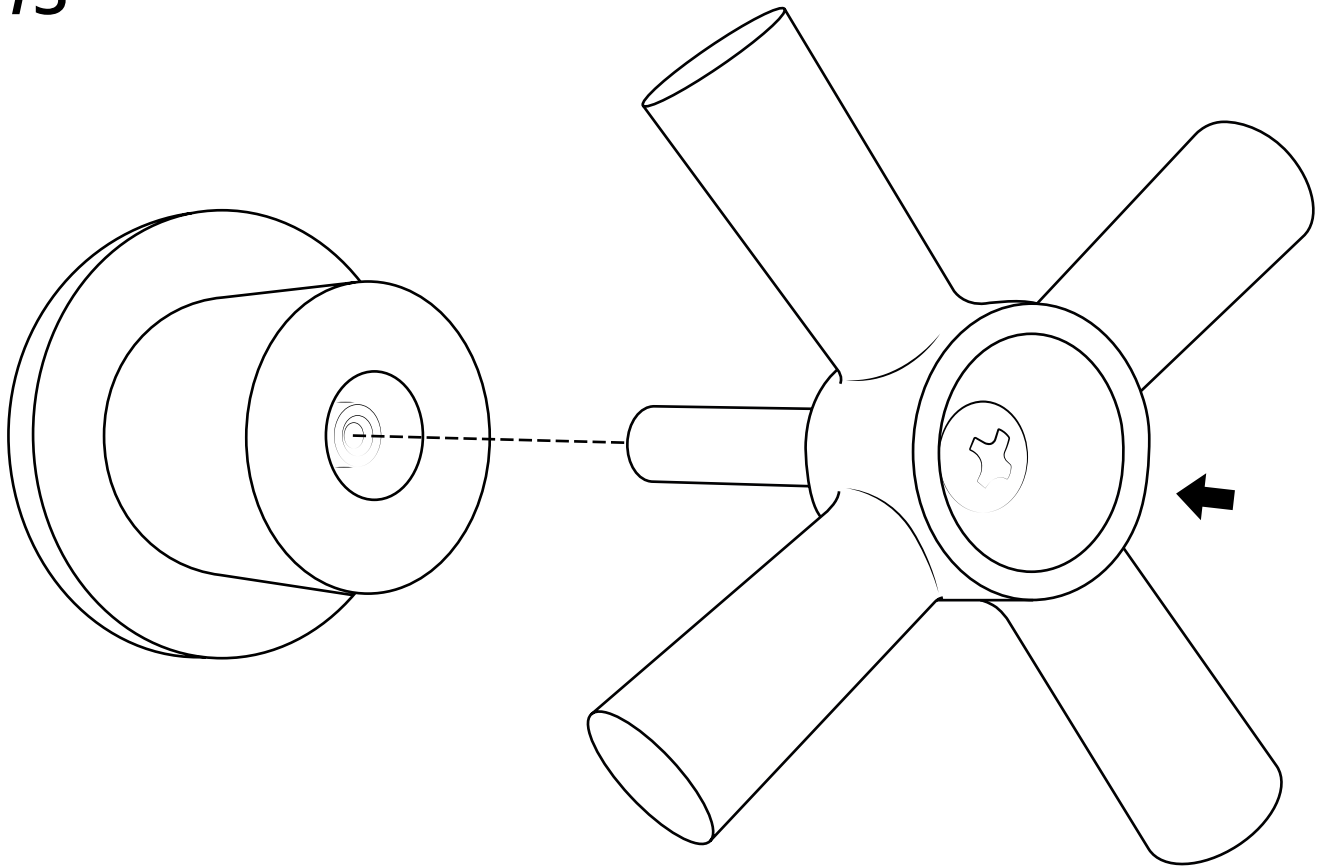

Milano

Wall Mounted Tap

 Style may vary

Installation Guide

Installation

Tools required for installing:

Parts included:

1

10

11

12

13

14

15

16