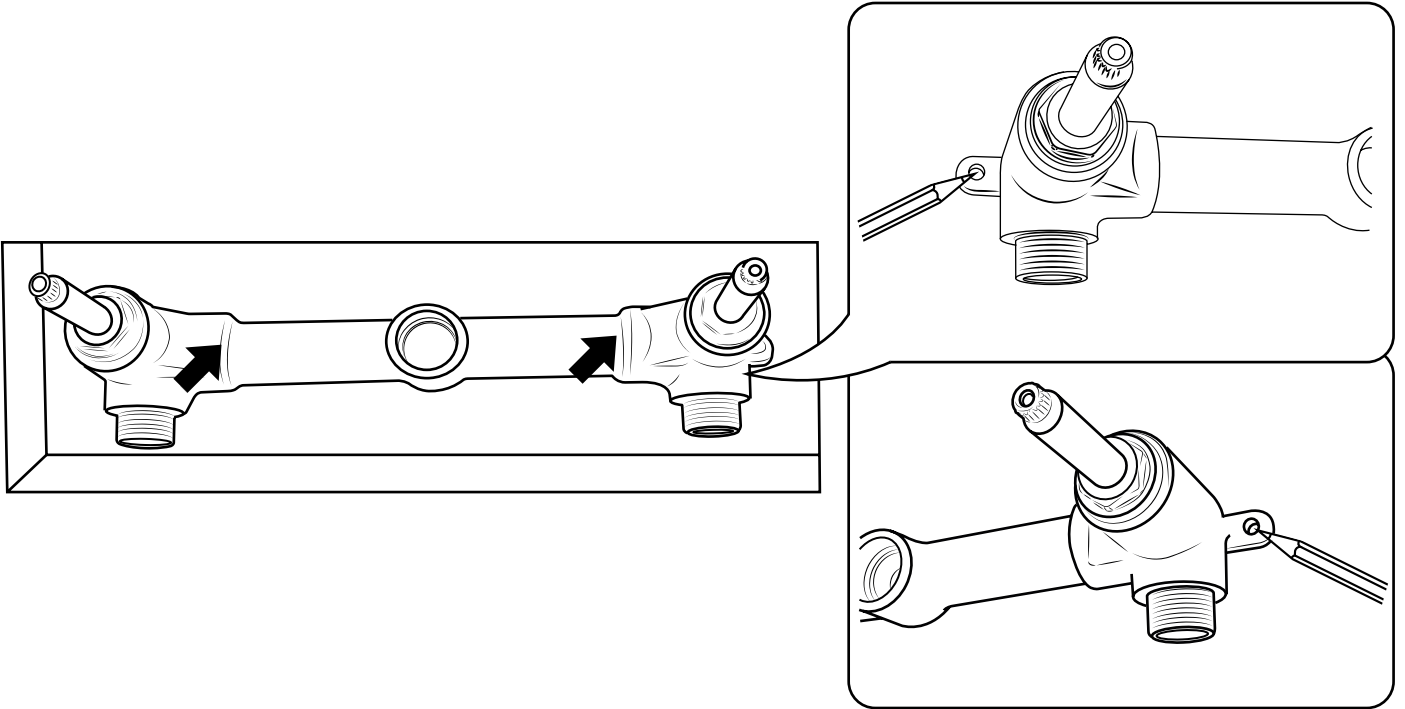

Milano

Wall Mounted Tap

 Style may vary

Installation Guide

Installation

Tools required for installing:

Parts included:

1