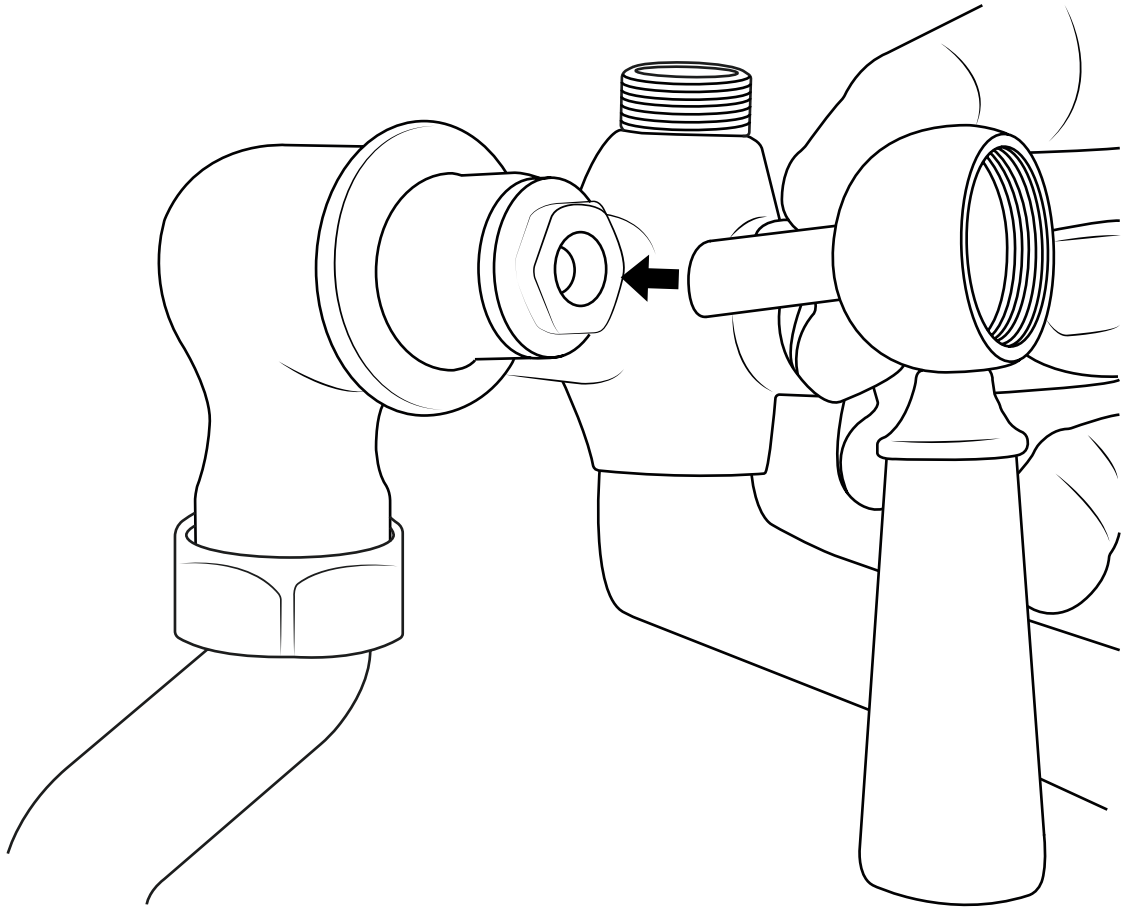

Milano

Traditional Deck Mounted Bath Shower Mixer

 Style may vary

Installation Guide

Installation

Tools required for installing:

Installation

Parts included:

1

2

3

Remember to install the 'O' ring or washer between the mixer body & sanitary ware

4

5

6

7

8

9

10

11

12

13

14

15