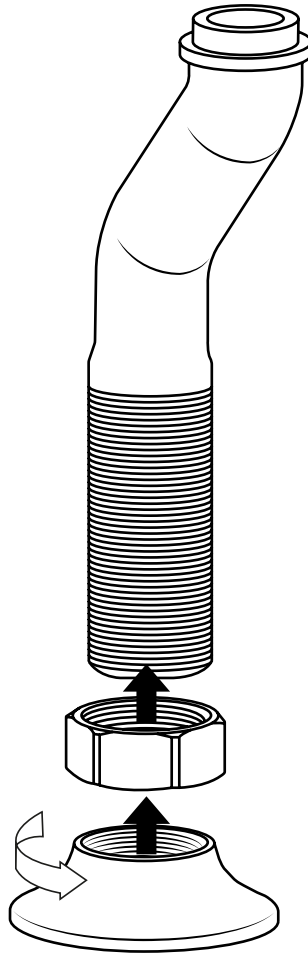

Milano

Traditional Deck Mounted Bath Shower Mixer

 Style may vary

Installation Guide

Installation

Tools required for installing:

Installation

Parts included:

1

2

3

Remember to install the 'O' ring or washer between the mixer body & sanitary ware

4

5

6

7