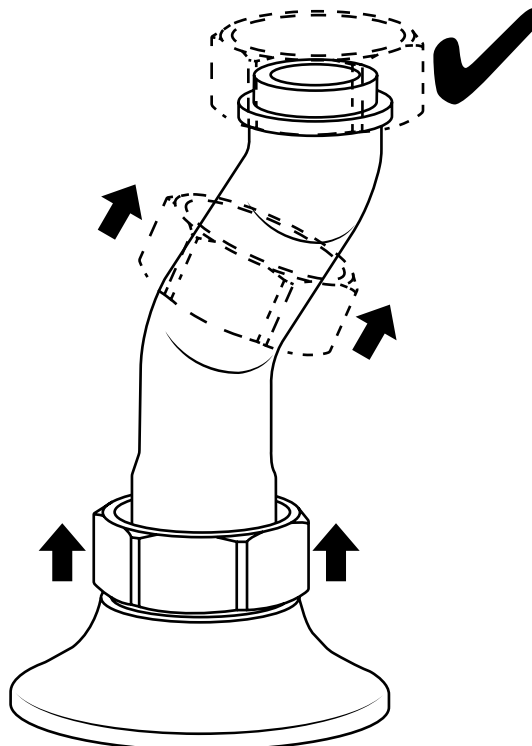

Milano

Traditional Deck Mounted Bath Shower Mixer

 Style may vary

Installation Guide

Installation

Tools required for installing:

Installation

Parts included:

1

2

3

Remember to install the 'O' ring or washer between the mixer body & sanitary ware

4

5

6

7