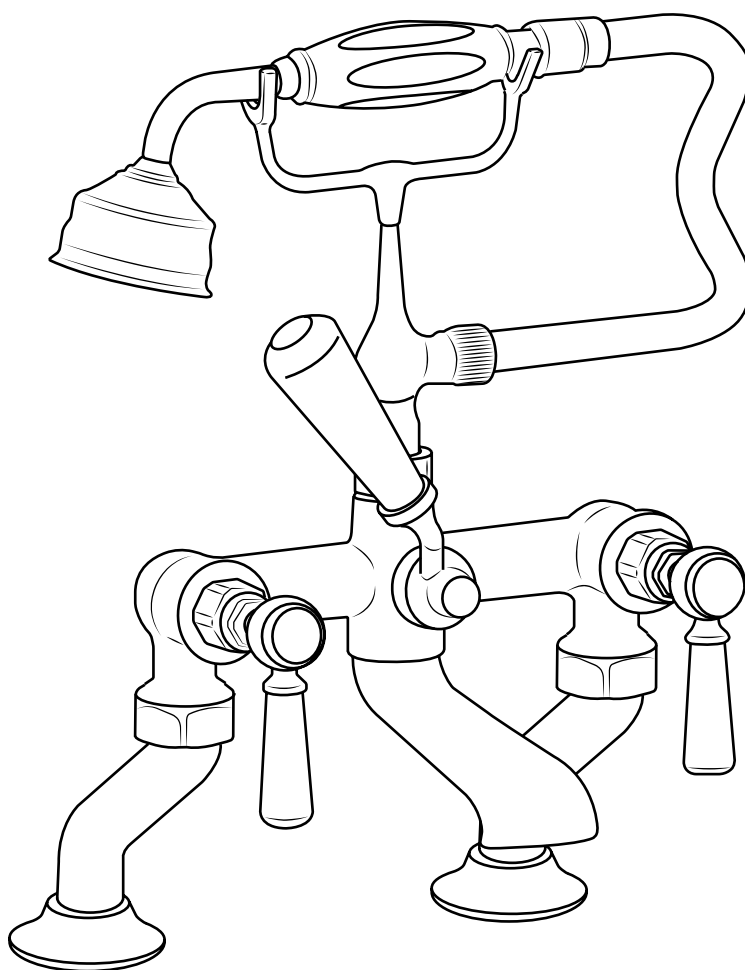

Milano

Traditional Deck Mounted Bath Shower Mixer

 Style may vary

Installation Guide

Installation

Tools required for installing:

Installation

Parts included:

1

2

3

Remember to install the 'O' ring or washer between the mixer body & sanitary ware

4

5

6

7