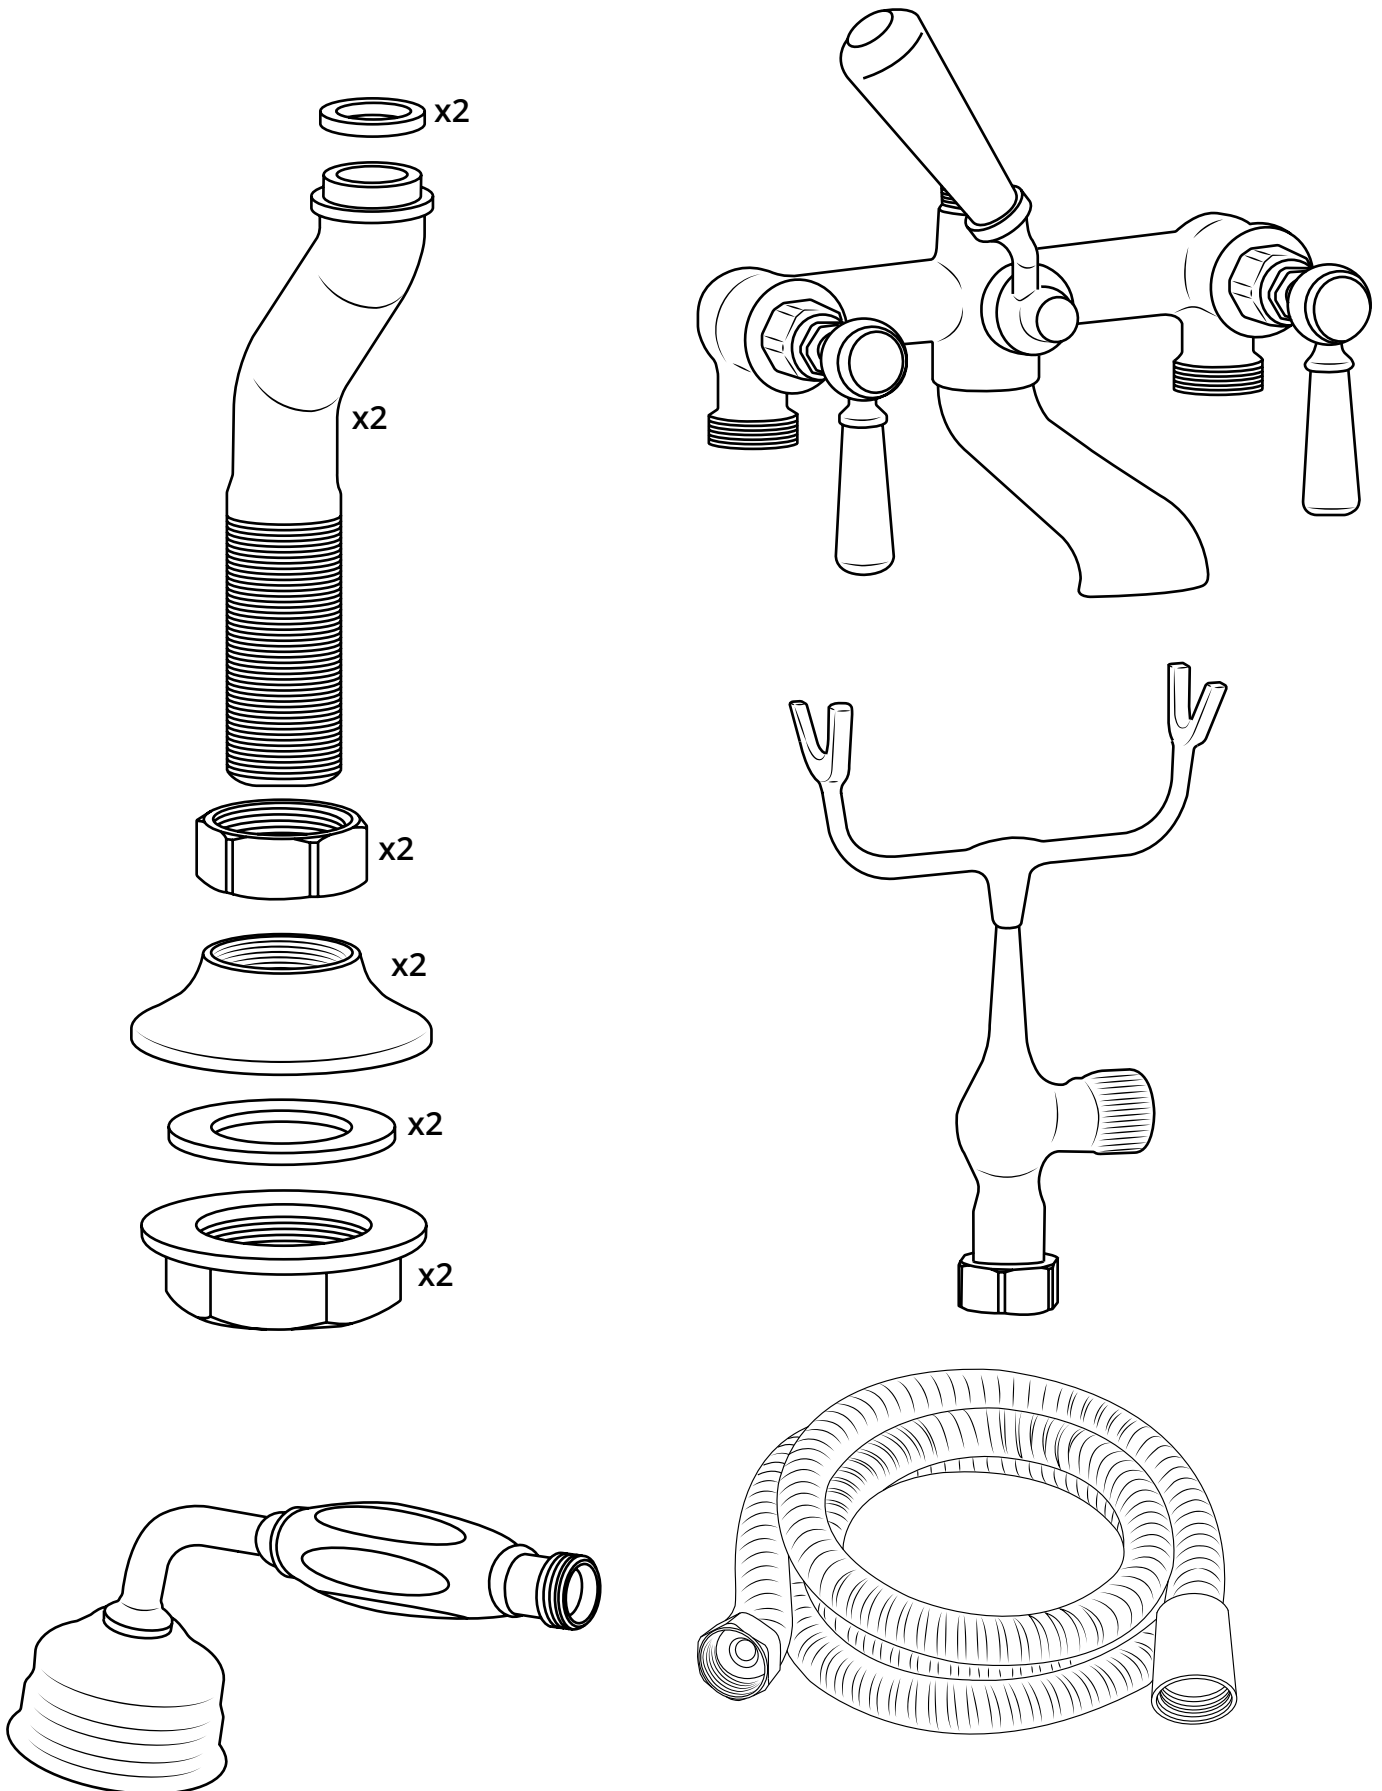

Milano

Traditional Deck Mounted Bath Shower Mixer

 Style may vary

Installation Guide

Installation

Tools required for installing:

Installation

Parts included:

1

2

3

Remember to install the 'O' ring or washer between the mixer body & sanitary ware

4

5

6

7

8

9

10

11

12

13

14

15

16

17

18