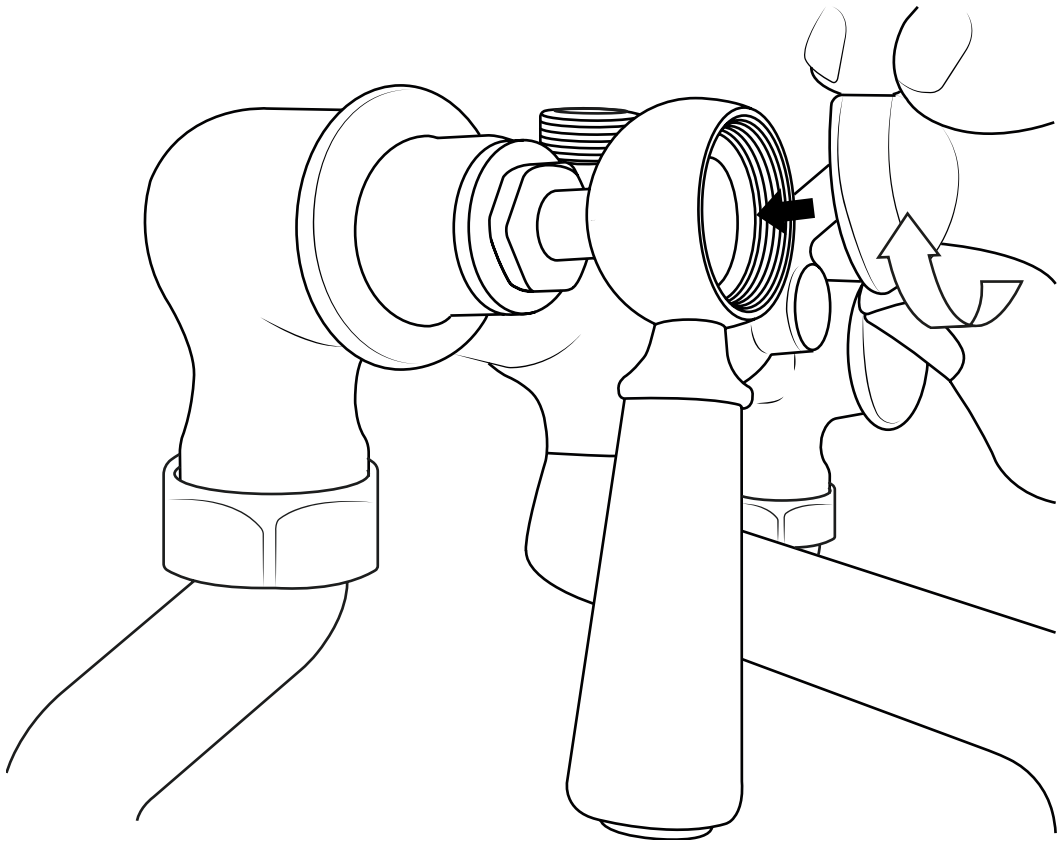

Milano

Traditional Deck Mounted Bath Shower Mixer

 Style may vary

Installation Guide

Installation

Tools required for installing:

Installation

Parts included:

1

2

3

Remember to install the 'O' ring or washer between the mixer body & sanitary ware

4

5

6

7

8

9

10

11

12

13

14

15