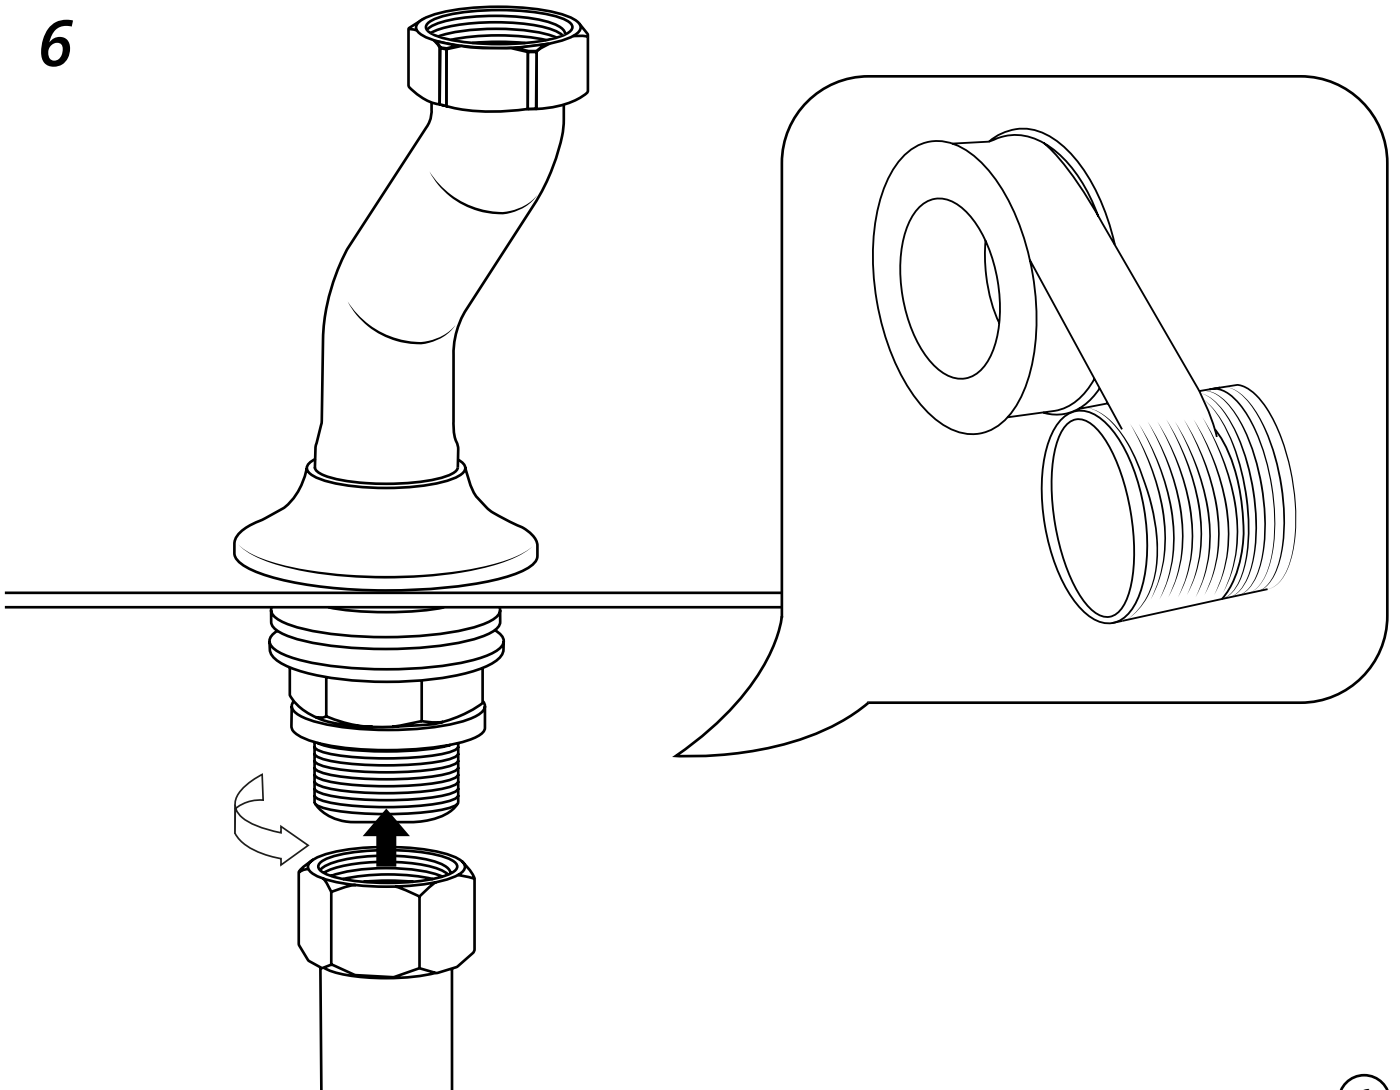

Milano

Traditional Deck Mounted Bath Shower Mixer

 Style may vary

Installation Guide

Installation

Tools required for installing:

Installation

Parts included:

1

2

3

Remember to install the 'O' ring or washer between the mixer body & sanitary ware

4

5

6

7