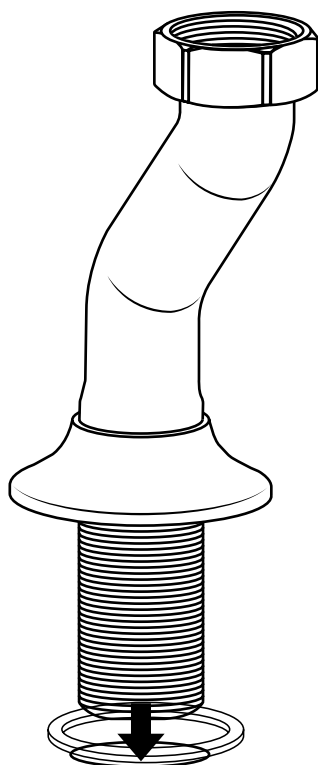

Milano

Traditional Deck Mounted Bath Shower Mixer

 Style may vary

Installation Guide

Installation

Tools required for installing:

Installation

Parts included:

1

2

3

Remember to install the 'O' ring or washer between the mixer body & sanitary ware

4

5

6

7