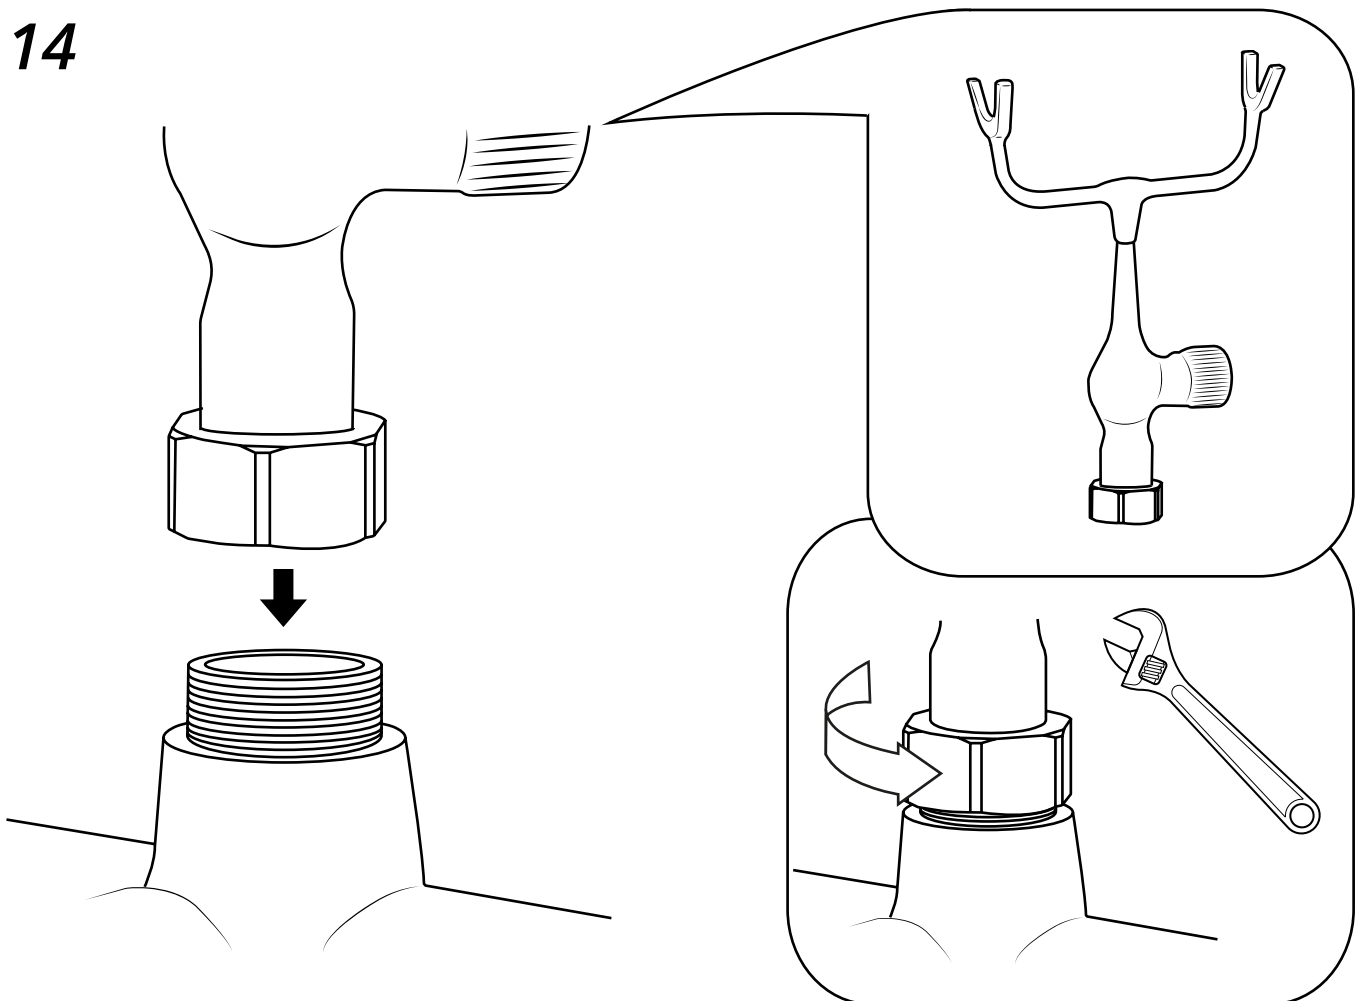

Milano

Traditional Deck Mounted Bath Shower Mixer

 Style may vary

Installation Guide

Installation

Tools required for installing:

Installation

Parts included:

1

2

3

Remember to install the 'O' ring or washer between the mixer body & sanitary ware

4

5

6

7

8

9

10

11

12

13

14

15