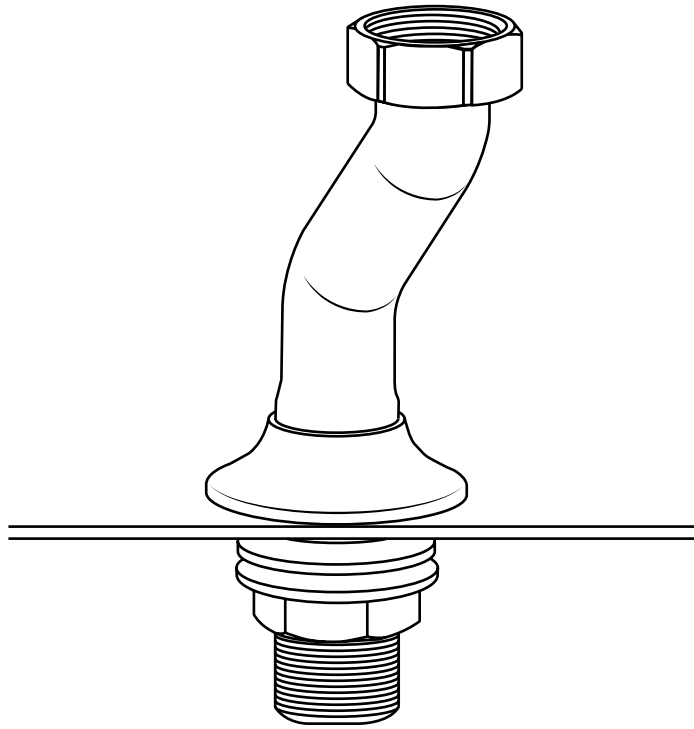

Milano

Traditional Deck Mounted Bath Shower Mixer

 Style may vary

Installation Guide

Installation

Tools required for installing:

Installation

Parts included:

1

2

3

Remember to install the 'O' ring or washer between the mixer body & sanitary ware

4

5

6

7