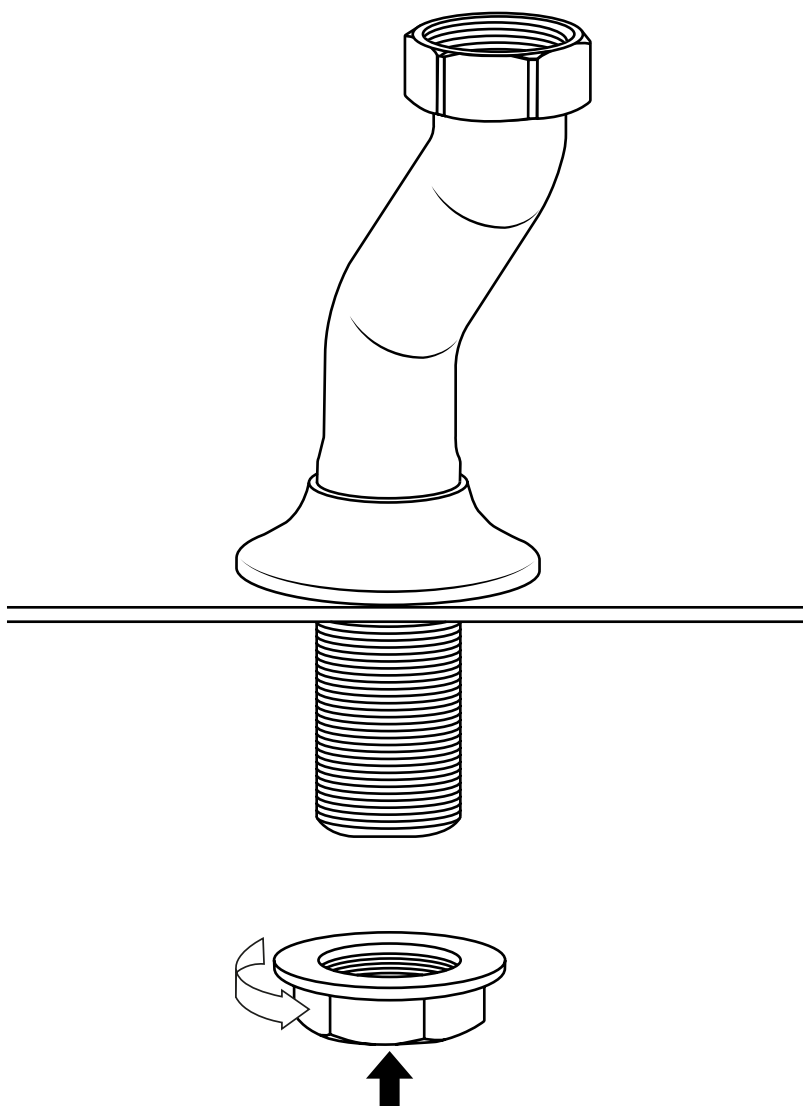

Milano

Traditional Deck Mounted Bath Shower Mixer

 Style may vary

Installation Guide

Installation

Tools required for installing:

Installation

Parts included:

1

2

3

Remember to install the 'O' ring or washer between the mixer body & sanitary ware

4

5

6

7