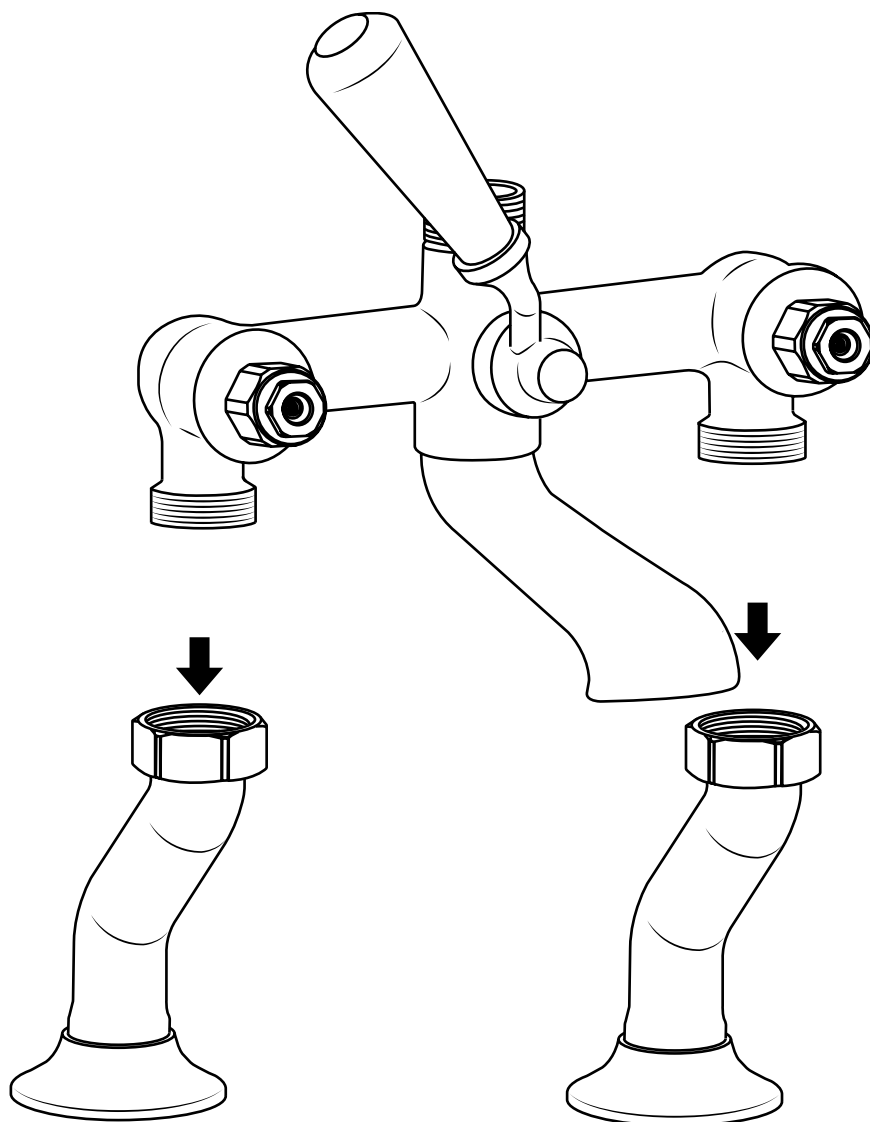

Milano

Traditional Deck Mounted Bath Shower Mixer

 Style may vary

Installation Guide

Installation

Tools required for installing:

Installation

Parts included:

1

2

3

Remember to install the 'O' ring or washer between the mixer body & sanitary ware

4

5

6

7

8

9

10

11

12

13

14

15