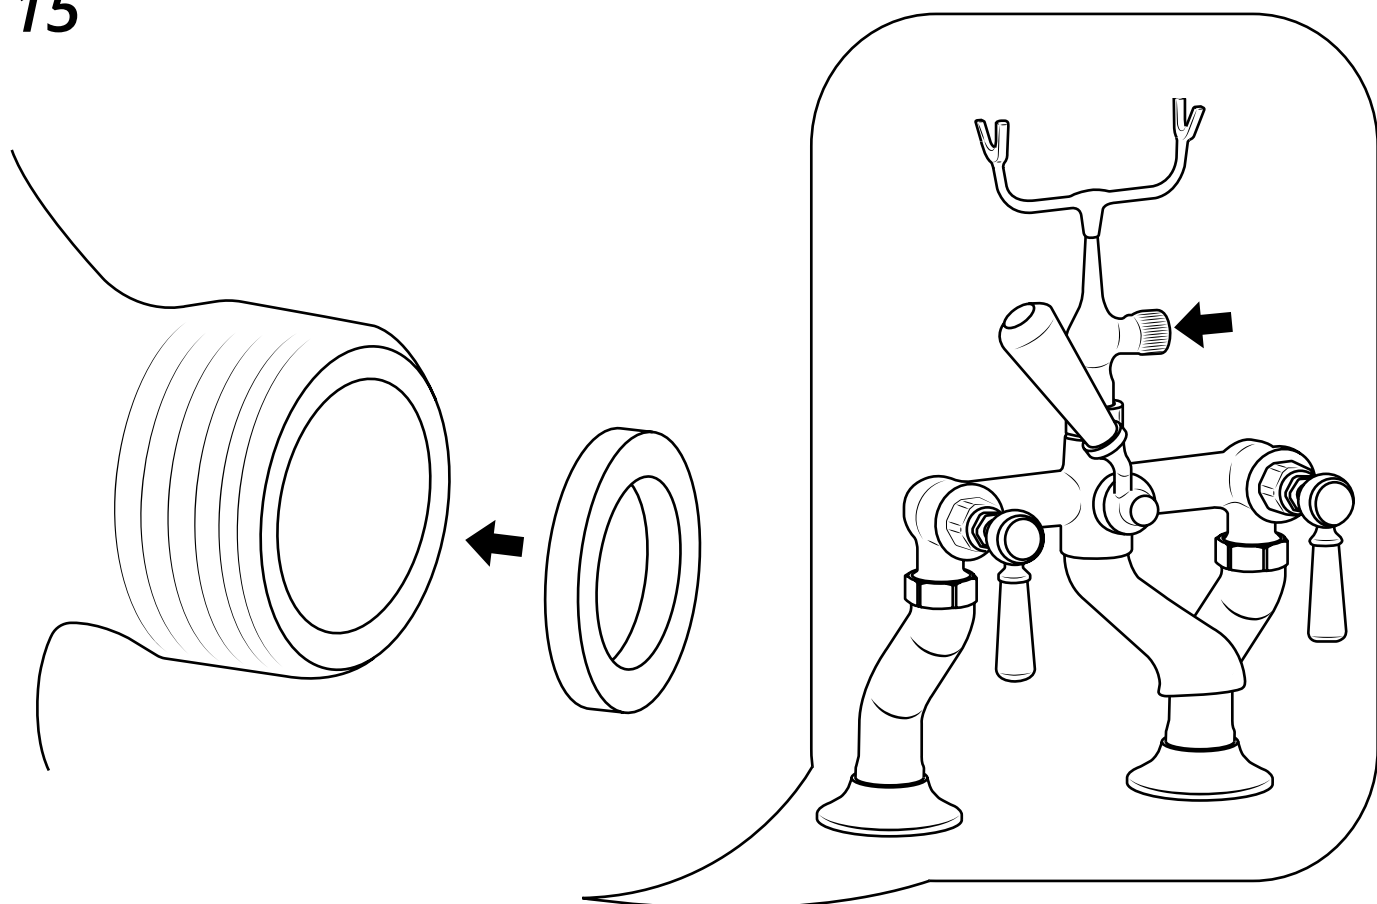

Milano

Traditional Deck Mounted Bath Shower Mixer

 Style may vary

Installation Guide

Installation

Tools required for installing:

Installation

Parts included:

1

2

3

Remember to install the 'O' ring or washer between the mixer body & sanitary ware

4

5

6

7

8

9

10

11

12

13

14

15