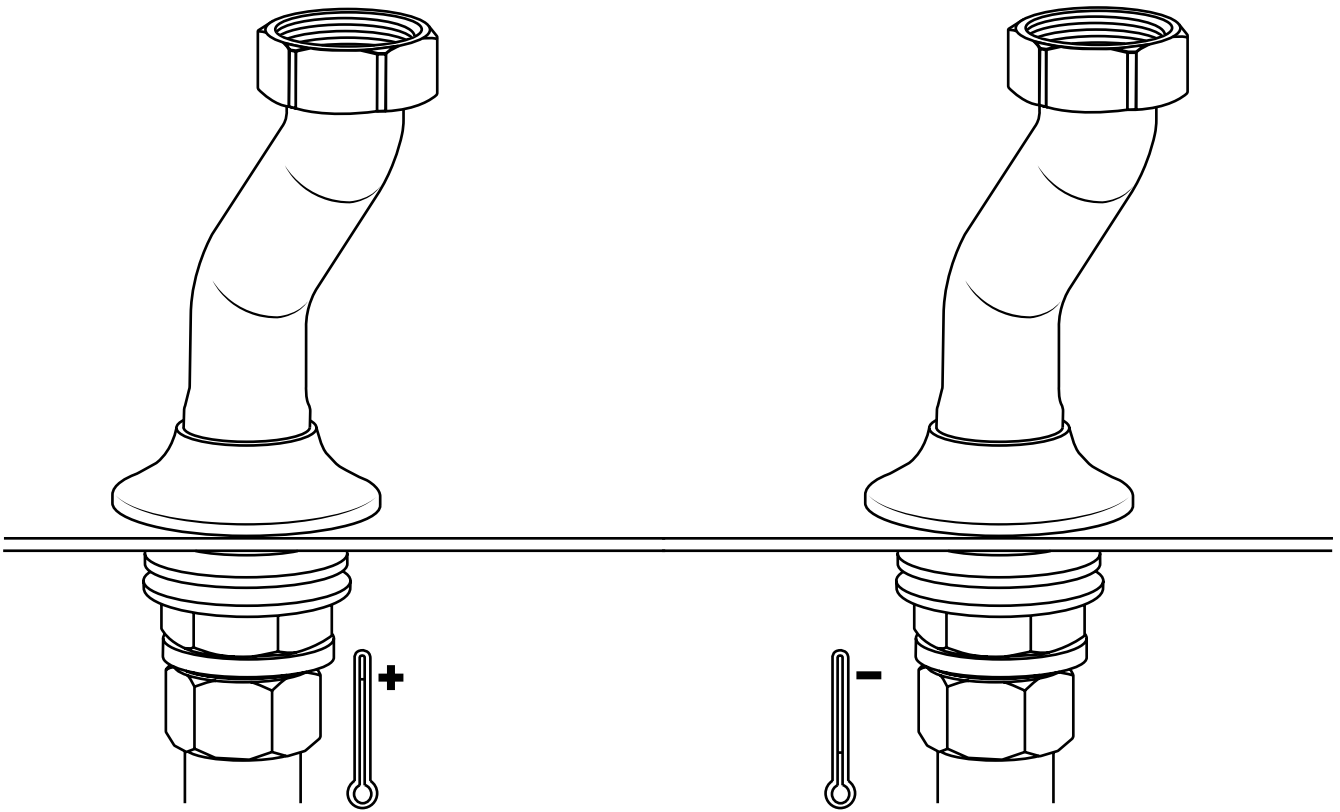

Milano

Traditional Deck Mounted Bath Shower Mixer

 Style may vary

Installation Guide

Installation

Tools required for installing:

Installation

Parts included:

1

2

3

Remember to install the 'O' ring or washer between the mixer body & sanitary ware

4

5

6

7