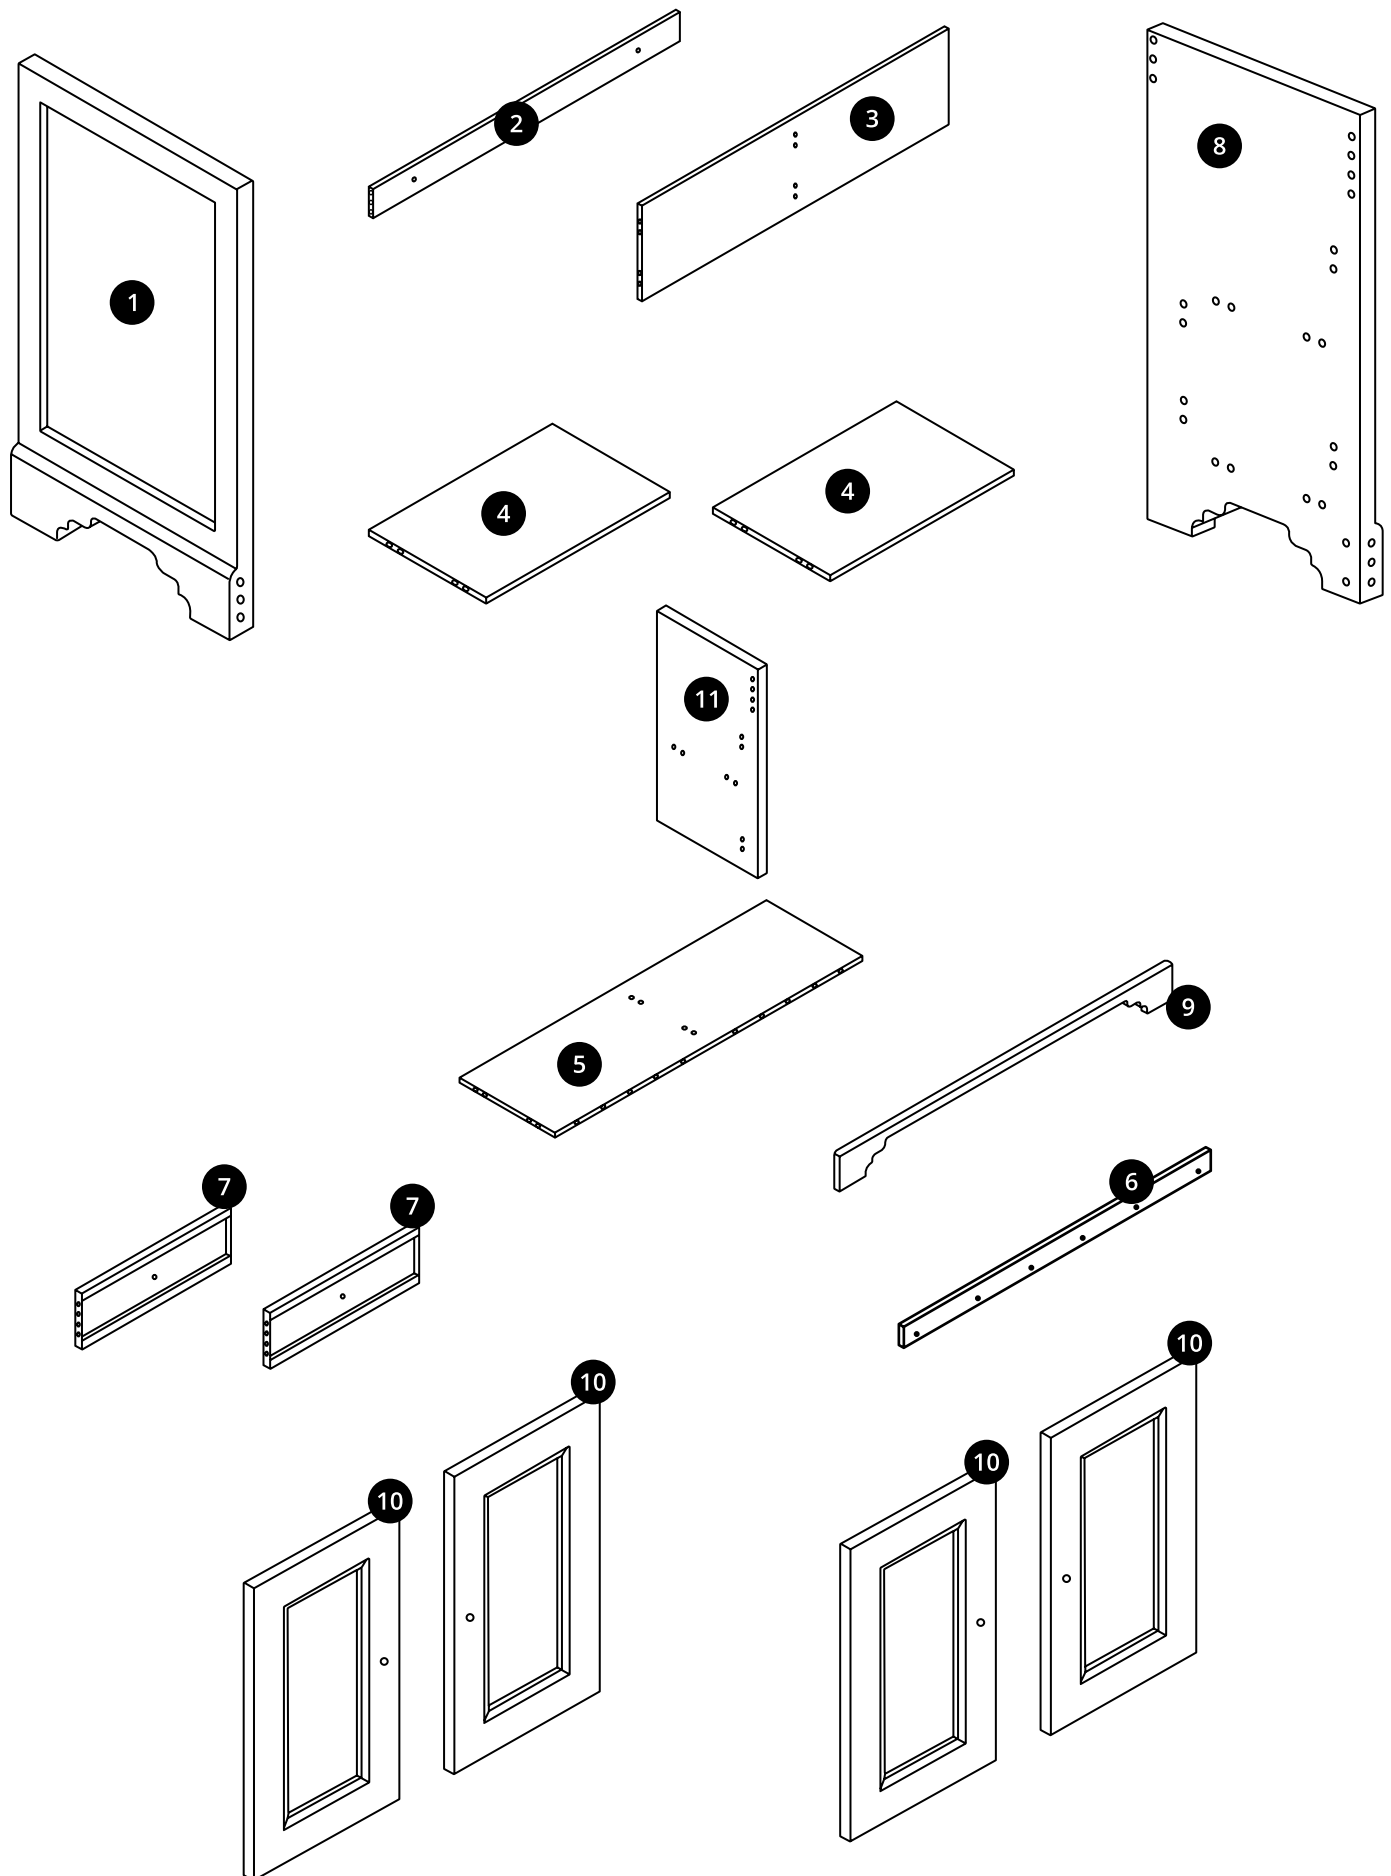

Milano

Vanity Unit and countertop

 Style may vary

Installation Guide

Installation

Tools required for installing:

Parts included:

Parts included:

A
x40

A
x40

B
x36

C
x8

D
x6

E
x2

Ø5x40mm

F
x6

Ø4x25mm

G
x16

Ø4x14mm

H
x6

Ø4x28mm

1

2

3