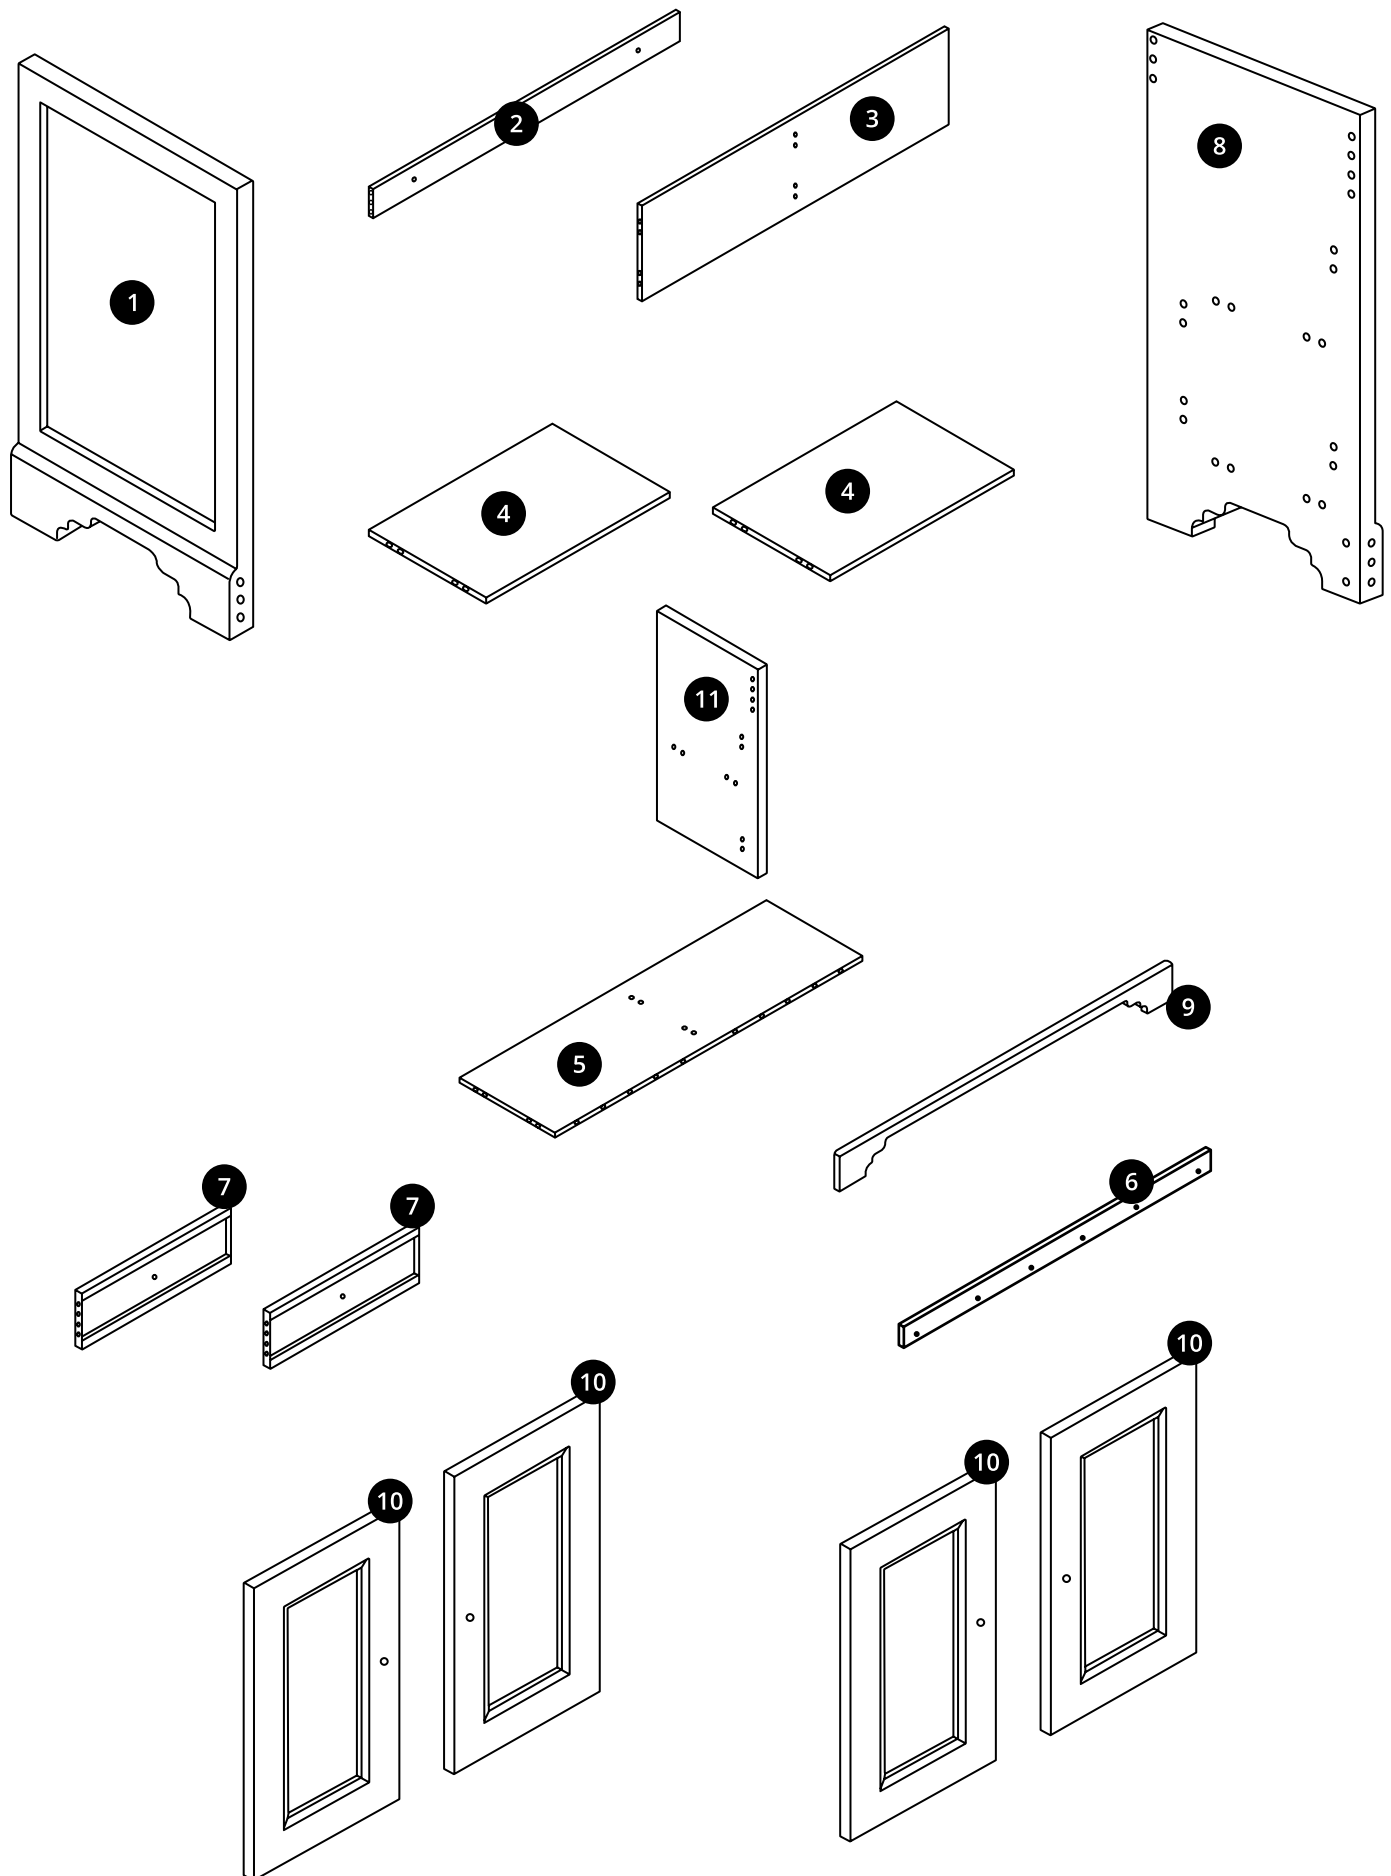

# Milano

Vanity Unit

 Style may vary

Installation Guide

## *Tools required for installing:*

**Parts included:**

Parts included:

A  
x40

A  
x40

B  
x36

C  
x8

D  
x6