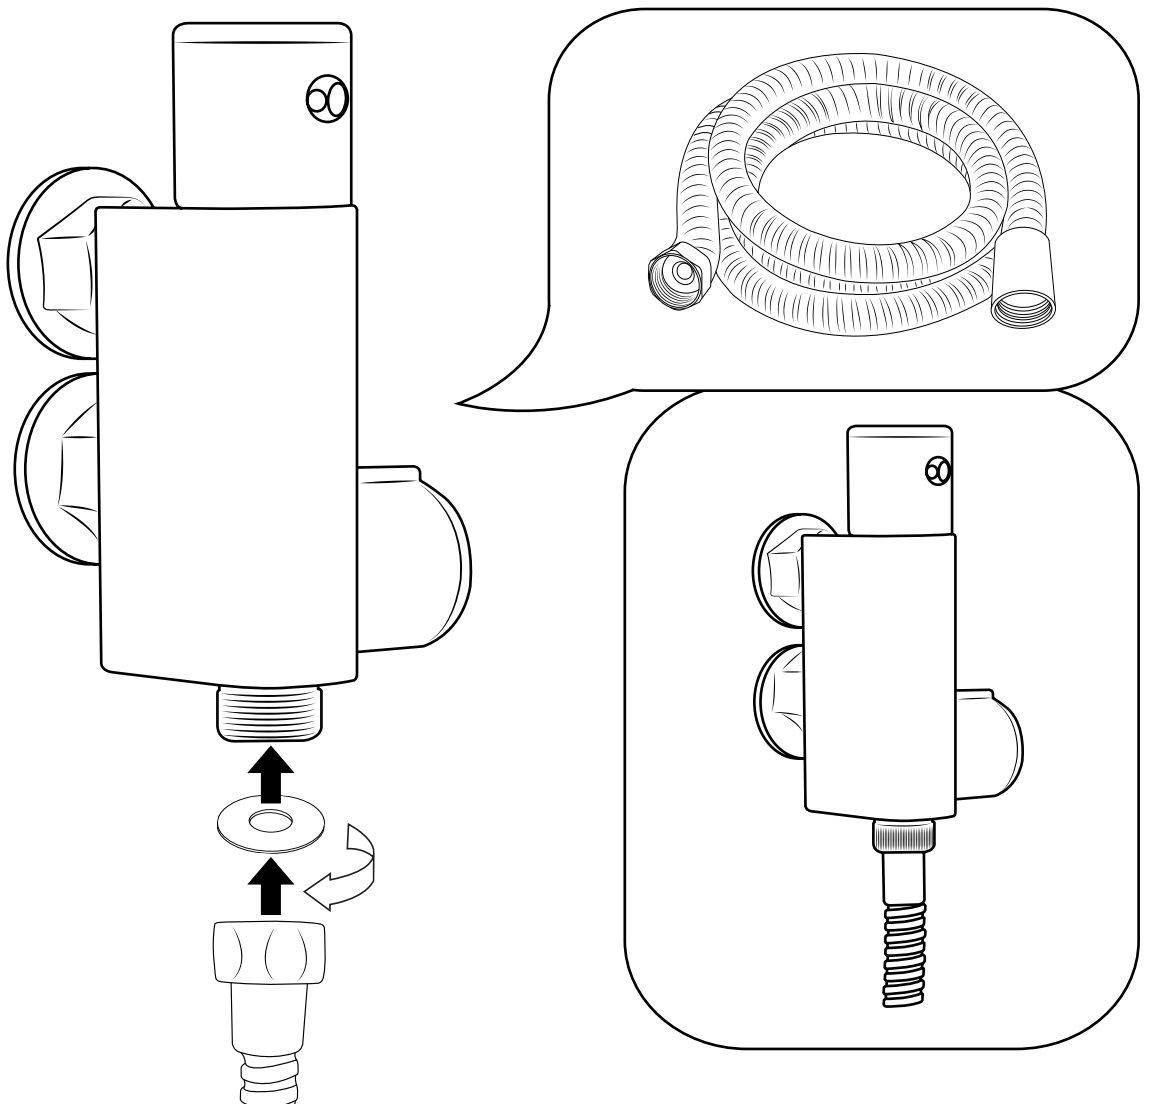

Milano

Thermostatic Douche Spray

 Style may vary

Installation Guide

Installation

Tools required for installing:

Parts included:

x2

8

9

10

11

12

13

14

Note: Ensure Valve is turned to off position after use