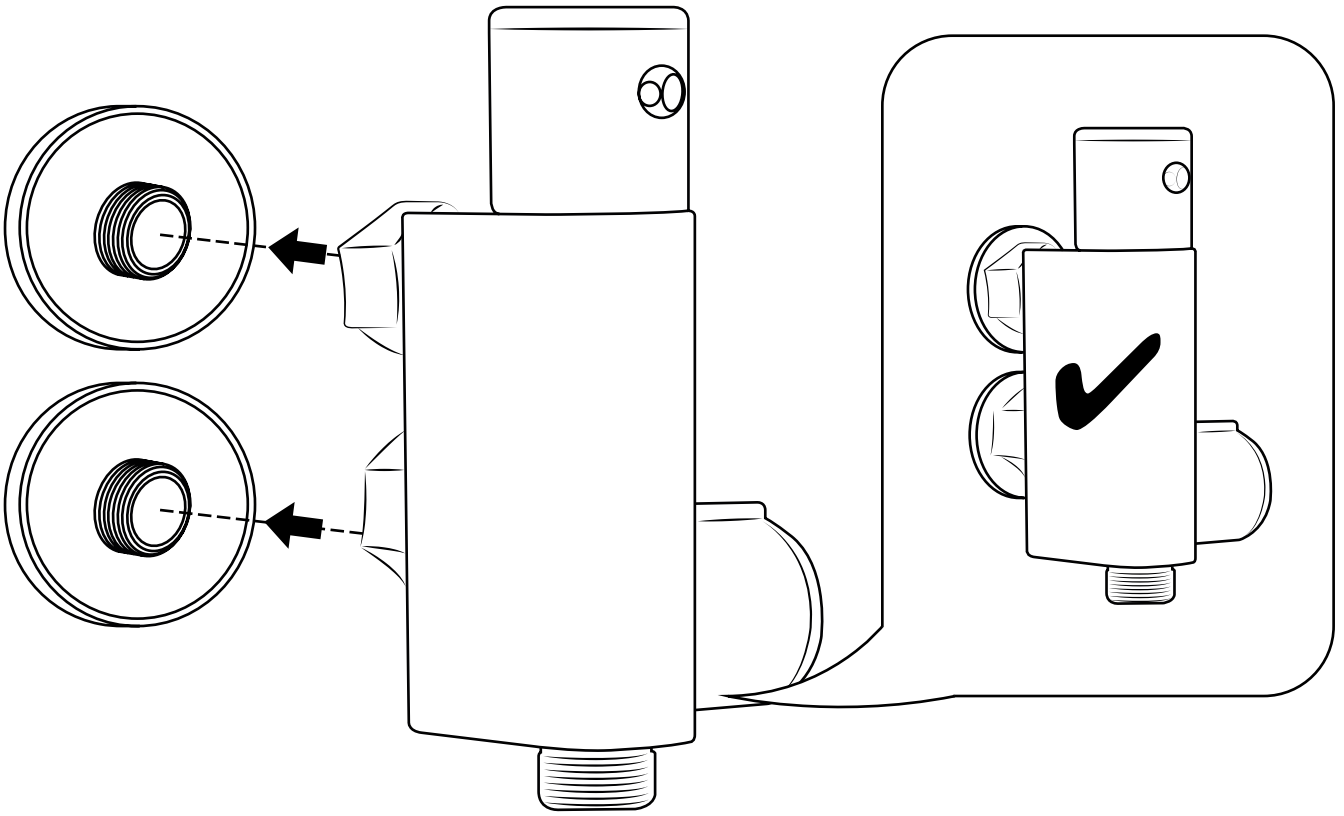

Milano

Thermostatic Douche Spray

 Style may vary

Installation Guide

Installation

Tools required for installing:

Parts included:

x2

8

9

10

11

12

13

14

Note: Ensure Valve is turned to off position after use