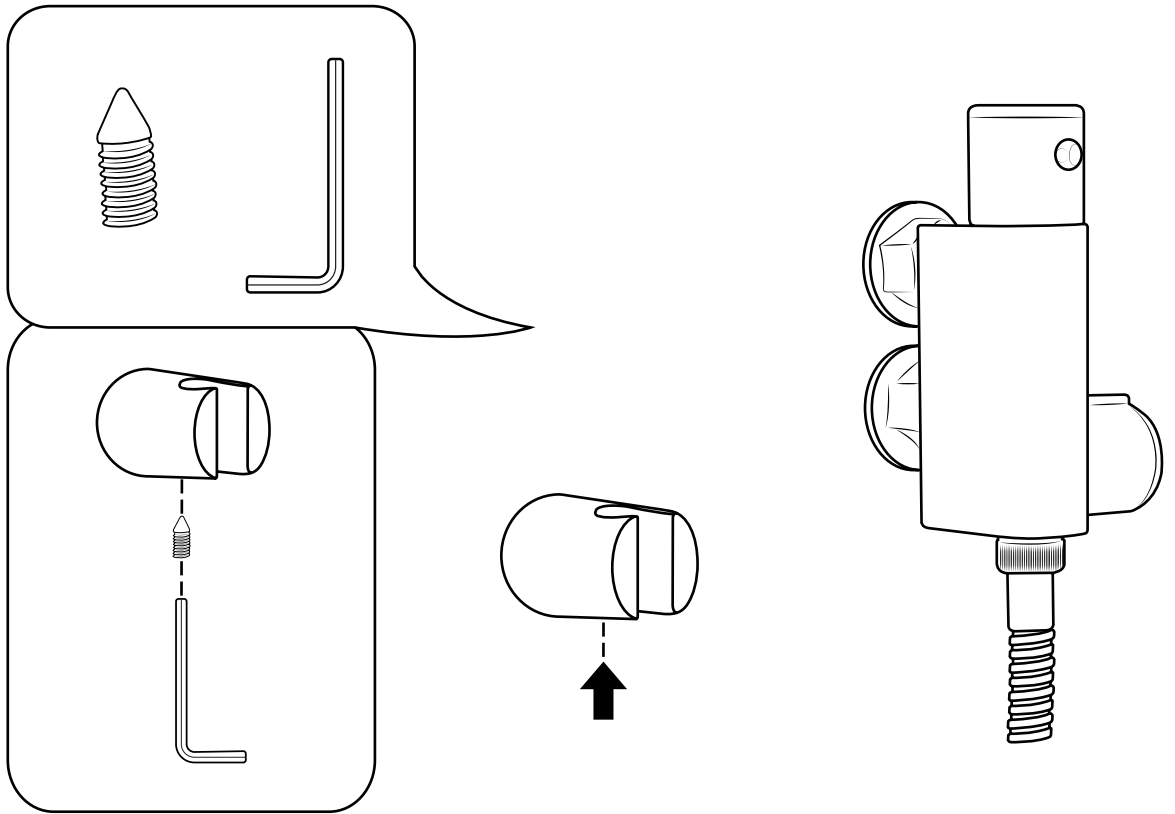

Milano

Thermostatic Douche Spray

 Style may vary

Installation Guide

Installation

Tools required for installing:

Parts included:

x2

8

9

10

11

12

13

14

Note: Ensure Valve is turned to off position after use