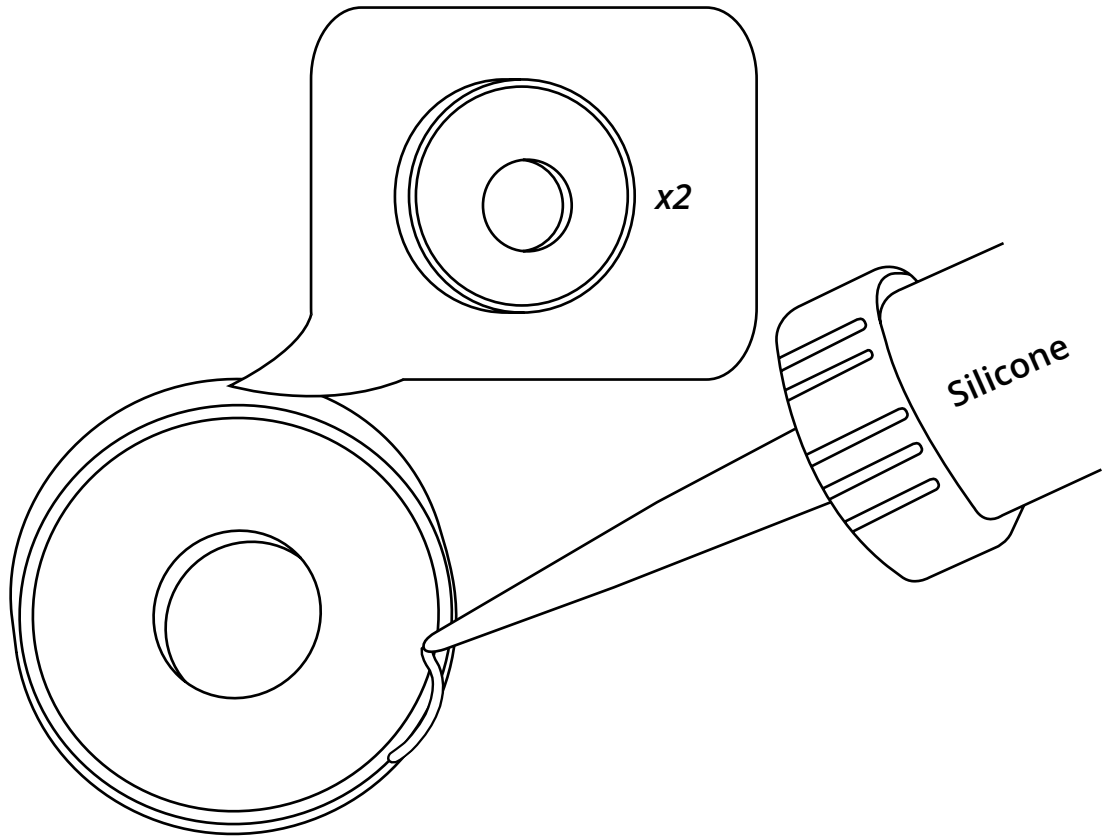

Milano

Thermostatic Douche Spray

 Style may vary

Installation Guide

Installation

Tools required for installing:

Parts included:

x2

x2

1

2

3

4

5

6

7