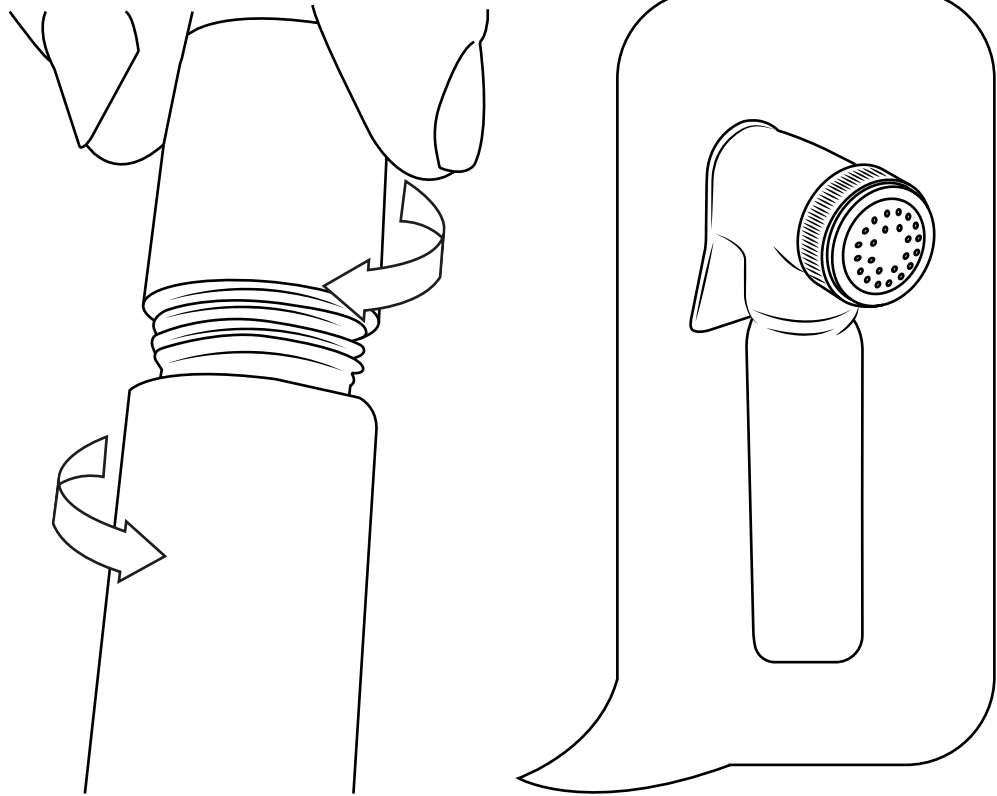

Milano

Thermostatic Douche Spray

 Style may vary

Installation Guide

Installation

Tools required for installing:

Parts included:

x2

8

9

10

11

12

13

14

Note: Ensure Valve is turned to off position after use