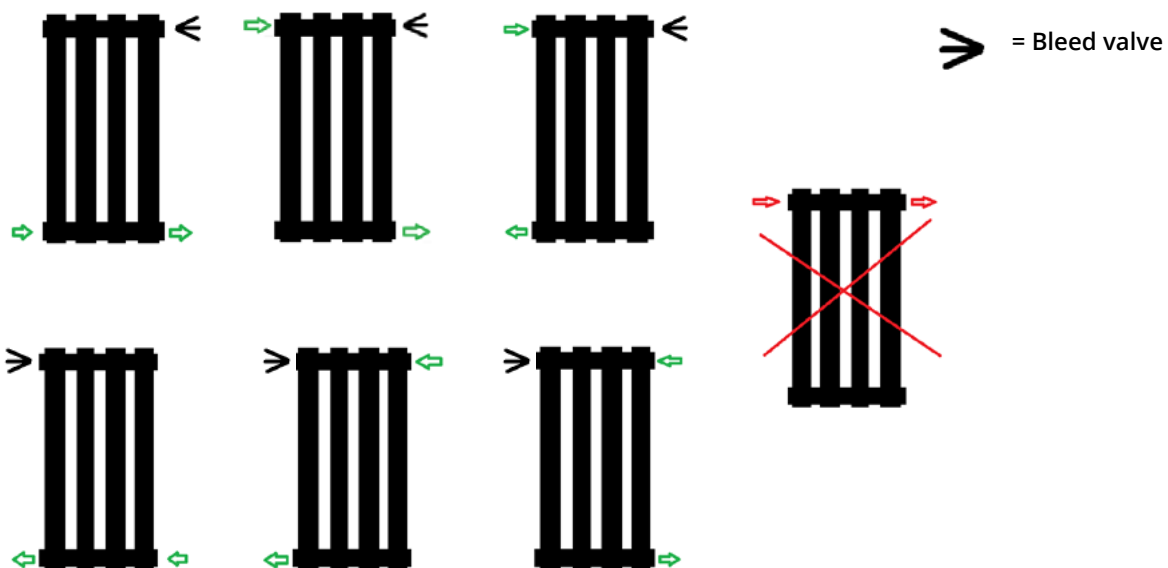

# Milano

Straight Manual Valve

 Style may vary

Installation Guide

### **Valve installation advice:**

Please ensure that your radiator valves are fitted as per the below diagrams ensuring that a bleed point always remains at the top of the unit.

For further information on installing your radiator valves, please consult the instructions provided with them.