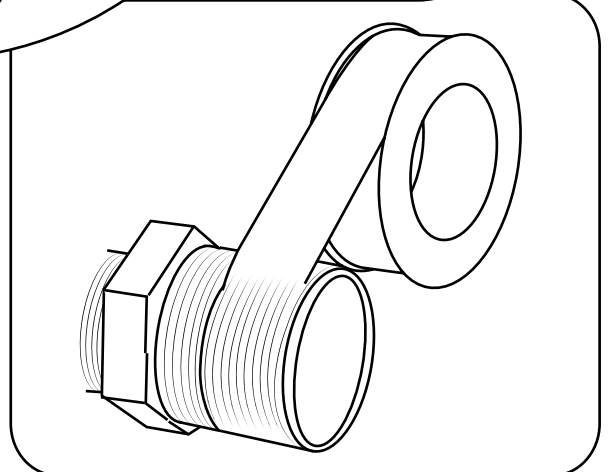

Milano

Shower Valve

Installation Guide

Installation

Tools required for installing:

Parts included:

1

2