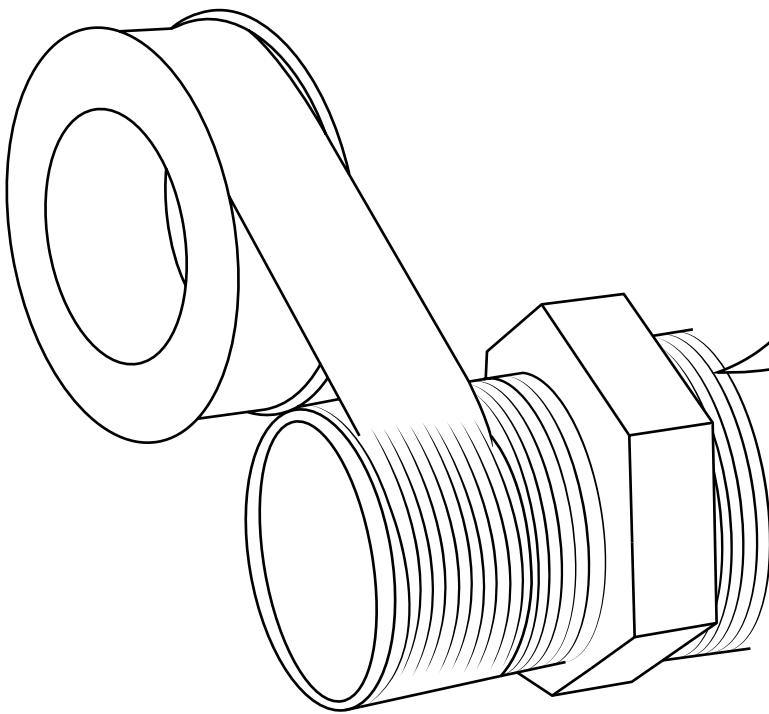

Milano

Shower Valve

Installation Guide

Installation

Tools required for installing:

Parts included:

1

2