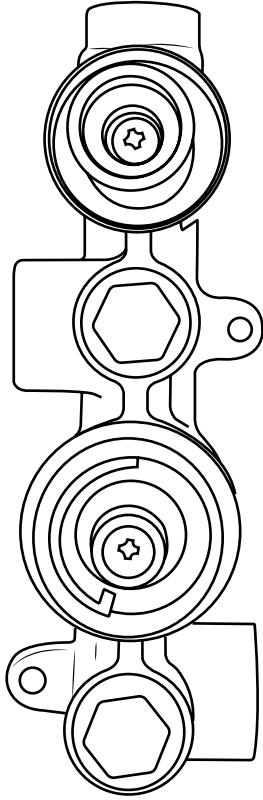

Milano

Shower Valve

Installation Guide

Installation

Tools required for installing:

Parts included:

1

2

3

4

5

6

7

8

9

10