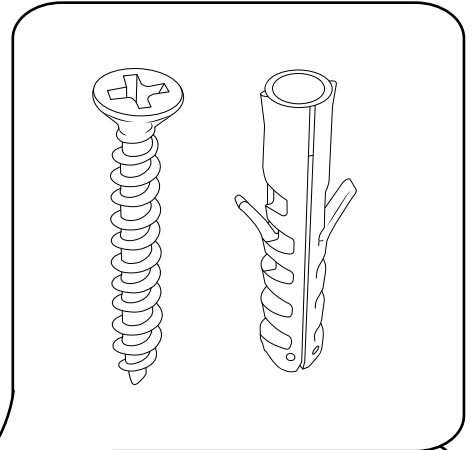

Milano

Shower Valve

Installation Guide

Installation

Tools required for installing:

Parts included:

1

2