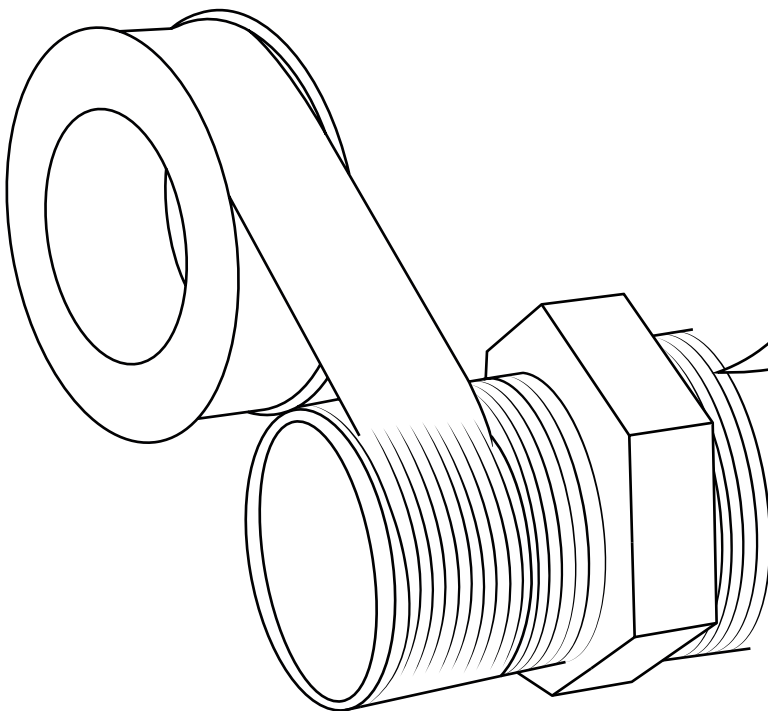

Milano

Shower Valve

Installation Guide

Installation

Tools required for installing:

Parts included:

1

2