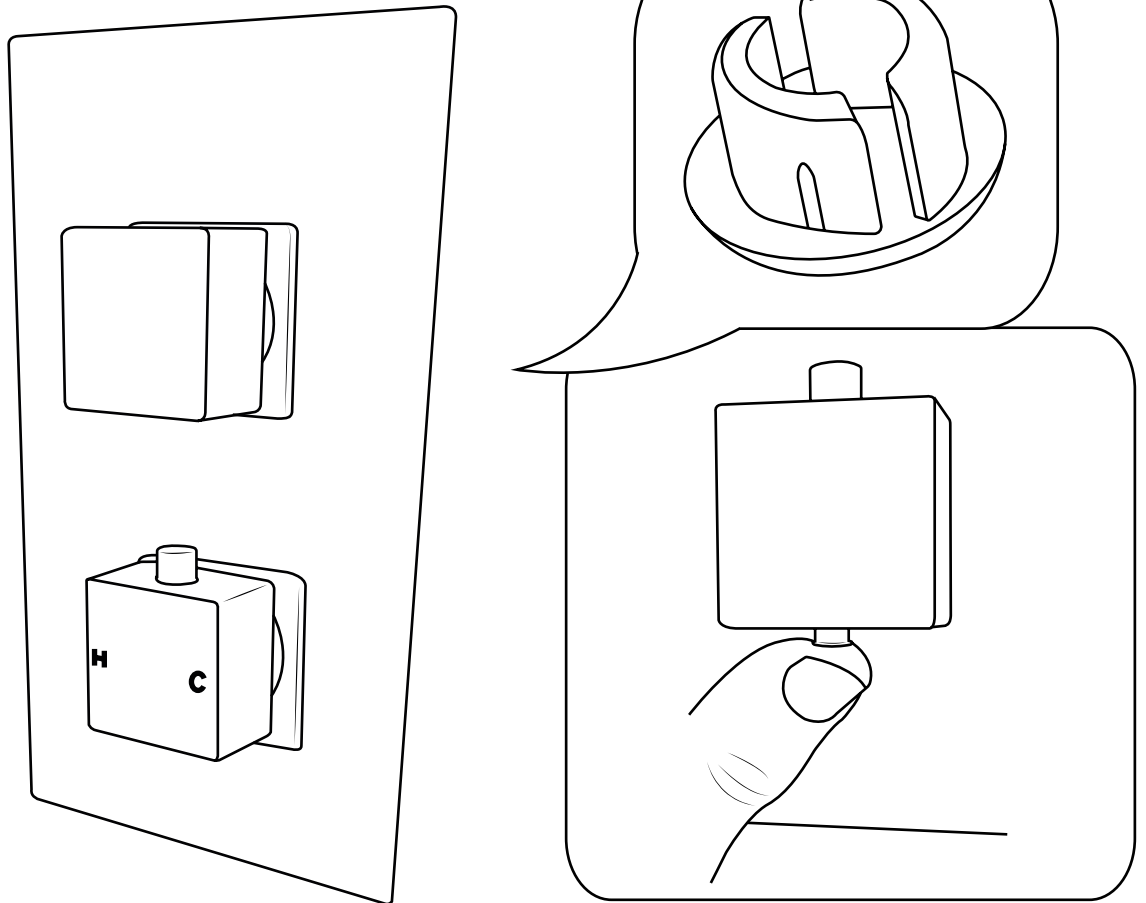

Milano

Shower Valve

Installation Guide

Installation

Tools required for installing:

Parts included:

1

2

11

12

13

14

15

Installation Example