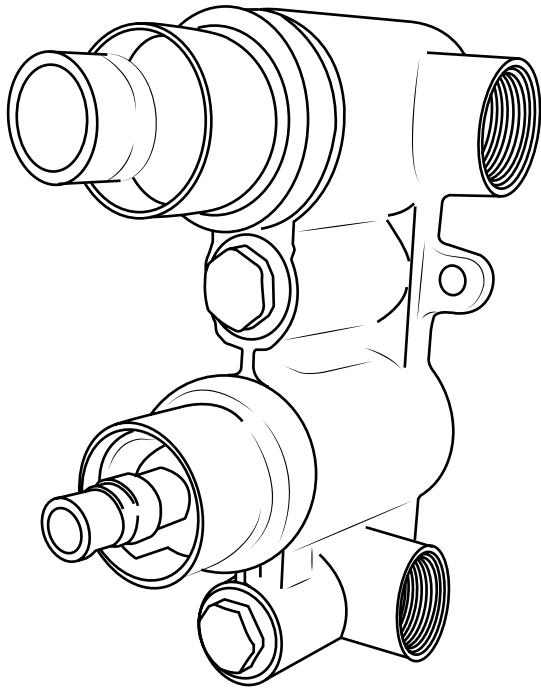

Milano

Shower Valve

Installation Guide

Installation

Tools required for installing:

Parts included:

1

2