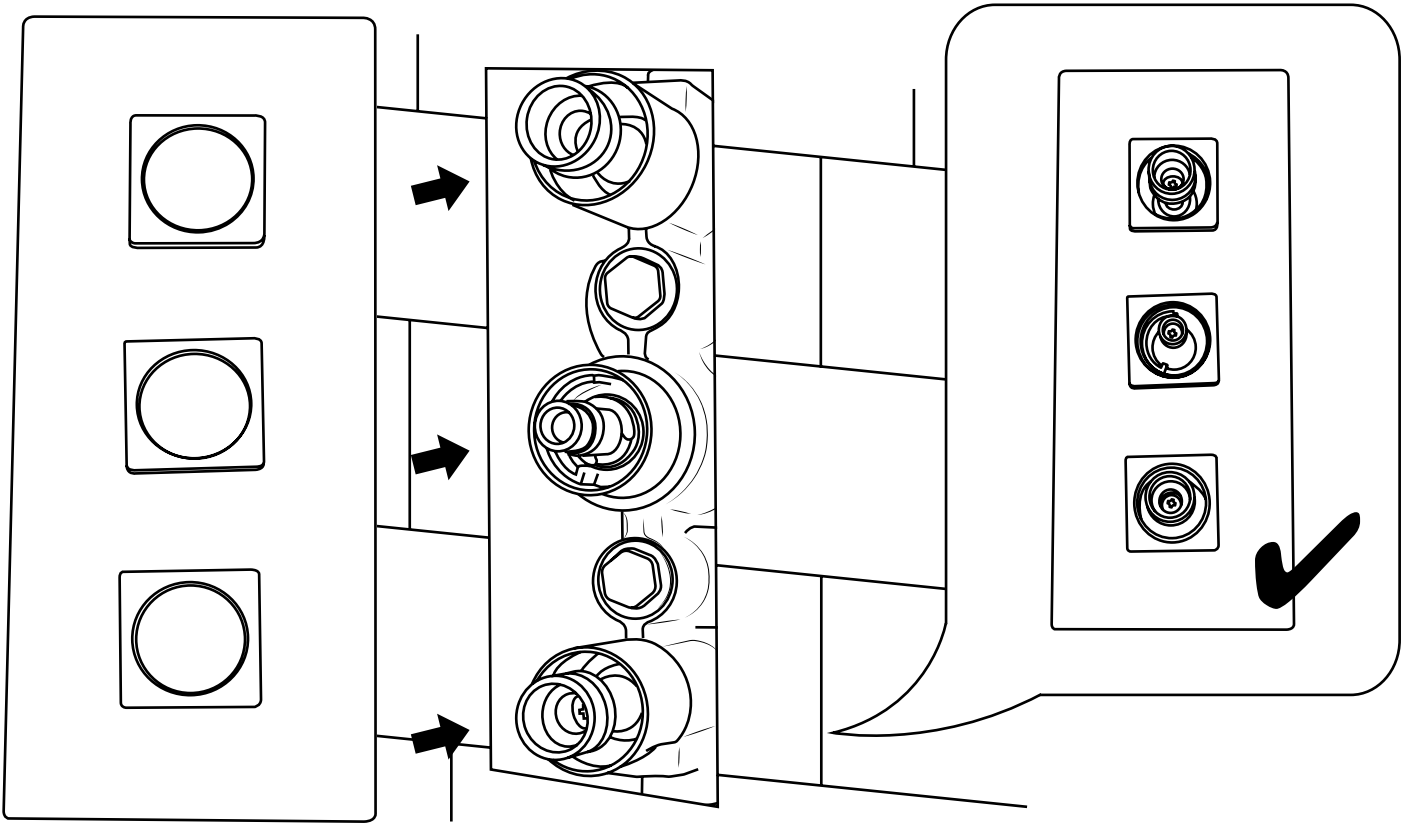

# Milano

Shower Valve

Installation Guide

## *Tools required for installing:*

Parts included:

1

2

3

4

5

6