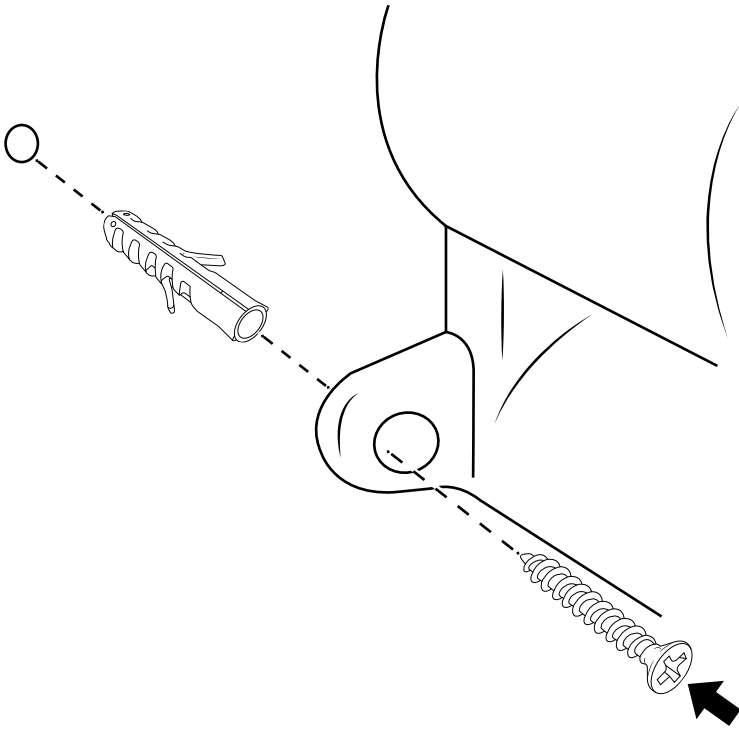

# Milano

Shower Valve

Installation Guide

## *Tools required for installing:*

Parts included:

1

2

3

4

5

6