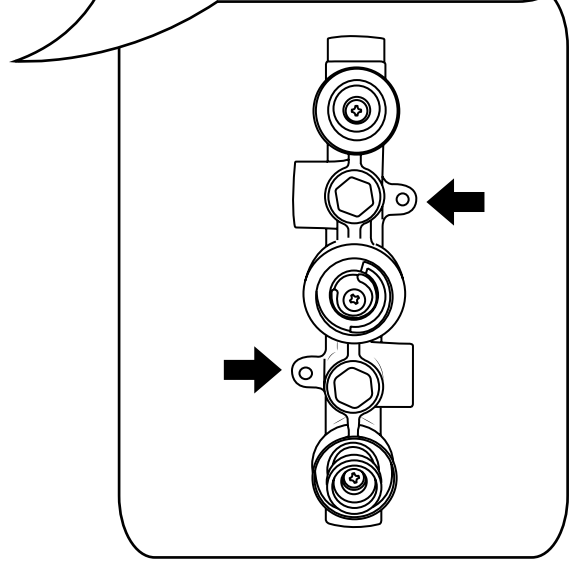

# Milano

Shower Valve

Installation Guide

# Installation

---

## *Tools required for installing:*

Parts included:

1

2

3

4

5

6