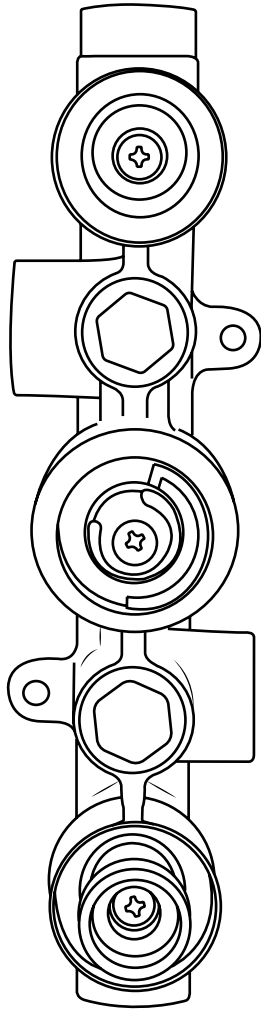

Parts included: