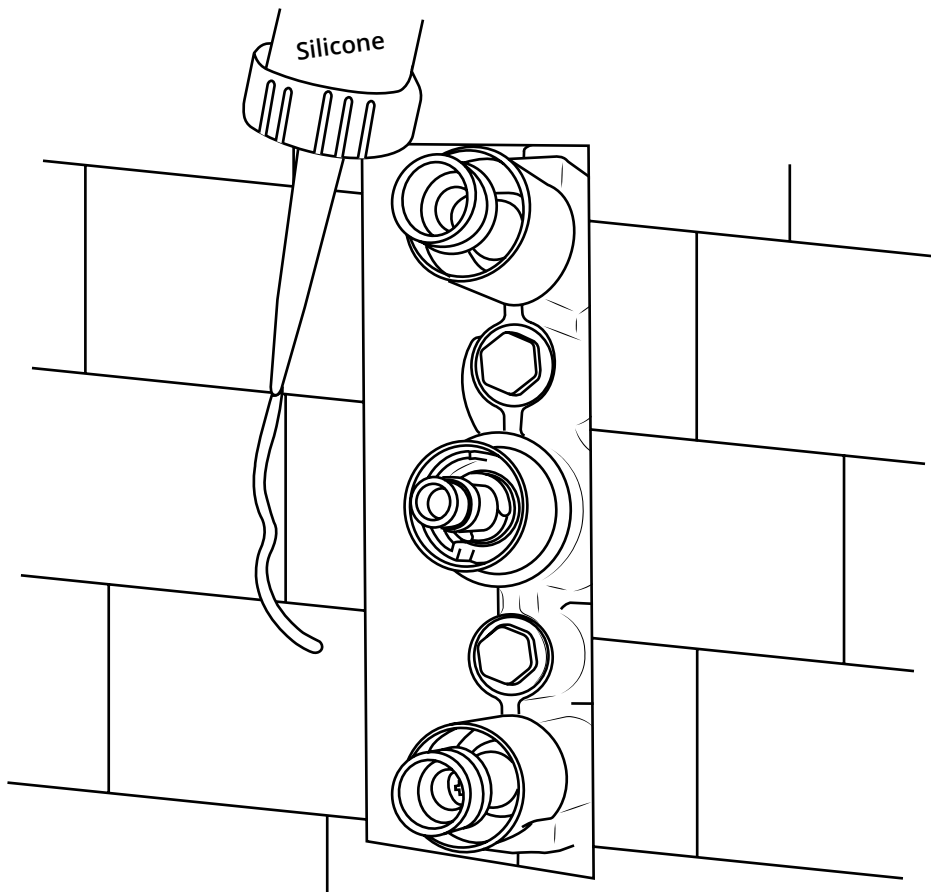

# Milano

Shower Valve

Installation Guide

## *Tools required for installing:*

Parts included:

1

2

3

4

5

6