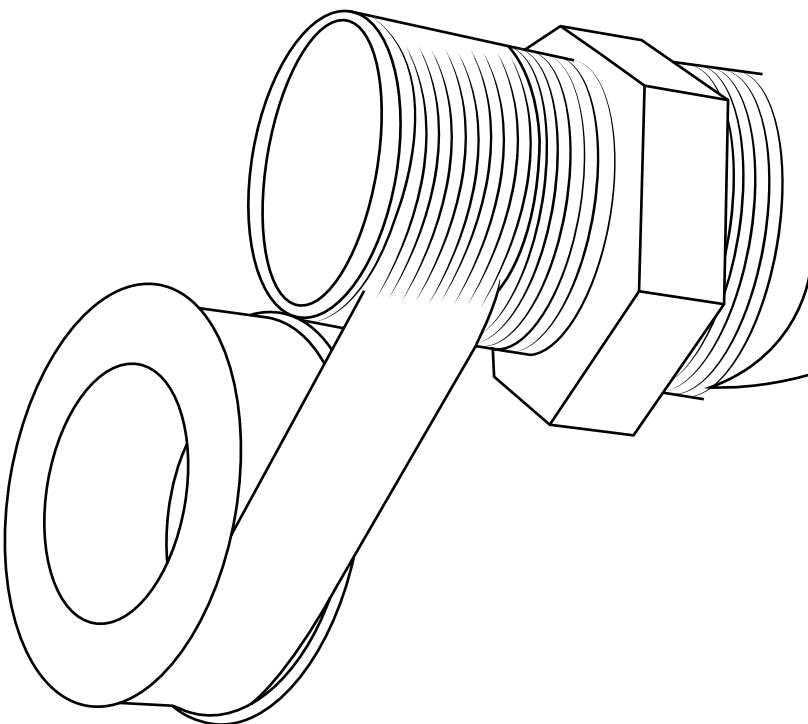

# Milano

Shower Valve

Installation Guide

## *Tools required for installing:*

Parts included:

1

2

3

4

5

6