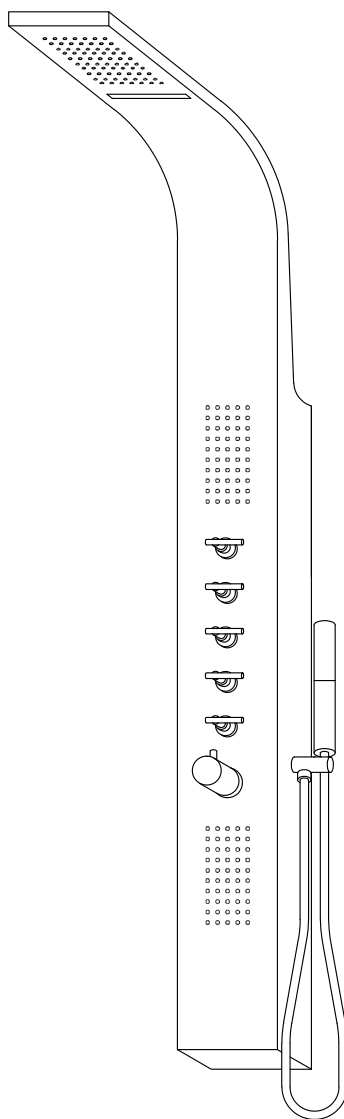

Milano

Shower Panel

Installation Guide

Style may vary

Installation

Tools required for installing:

Parts included:

Style may vary

Overhead jet

Waterfall outlet

Upper facial jet

Overhead jet control

Waterfall control

Upper facial jet control

Lower facial jet control

Handset control

Thermostatic control

Lower facial jet

Secure handset bracket locknut in position by means of grub screw and Allen key

Handset bracket

Rubber washer

Connect pipe from handset control (bottom control) to handset bracket

Handset

Handset bracket

Cold water feed in

Hot water feed in

View looking at rear of panel

Flexible hose

Style may vary

1