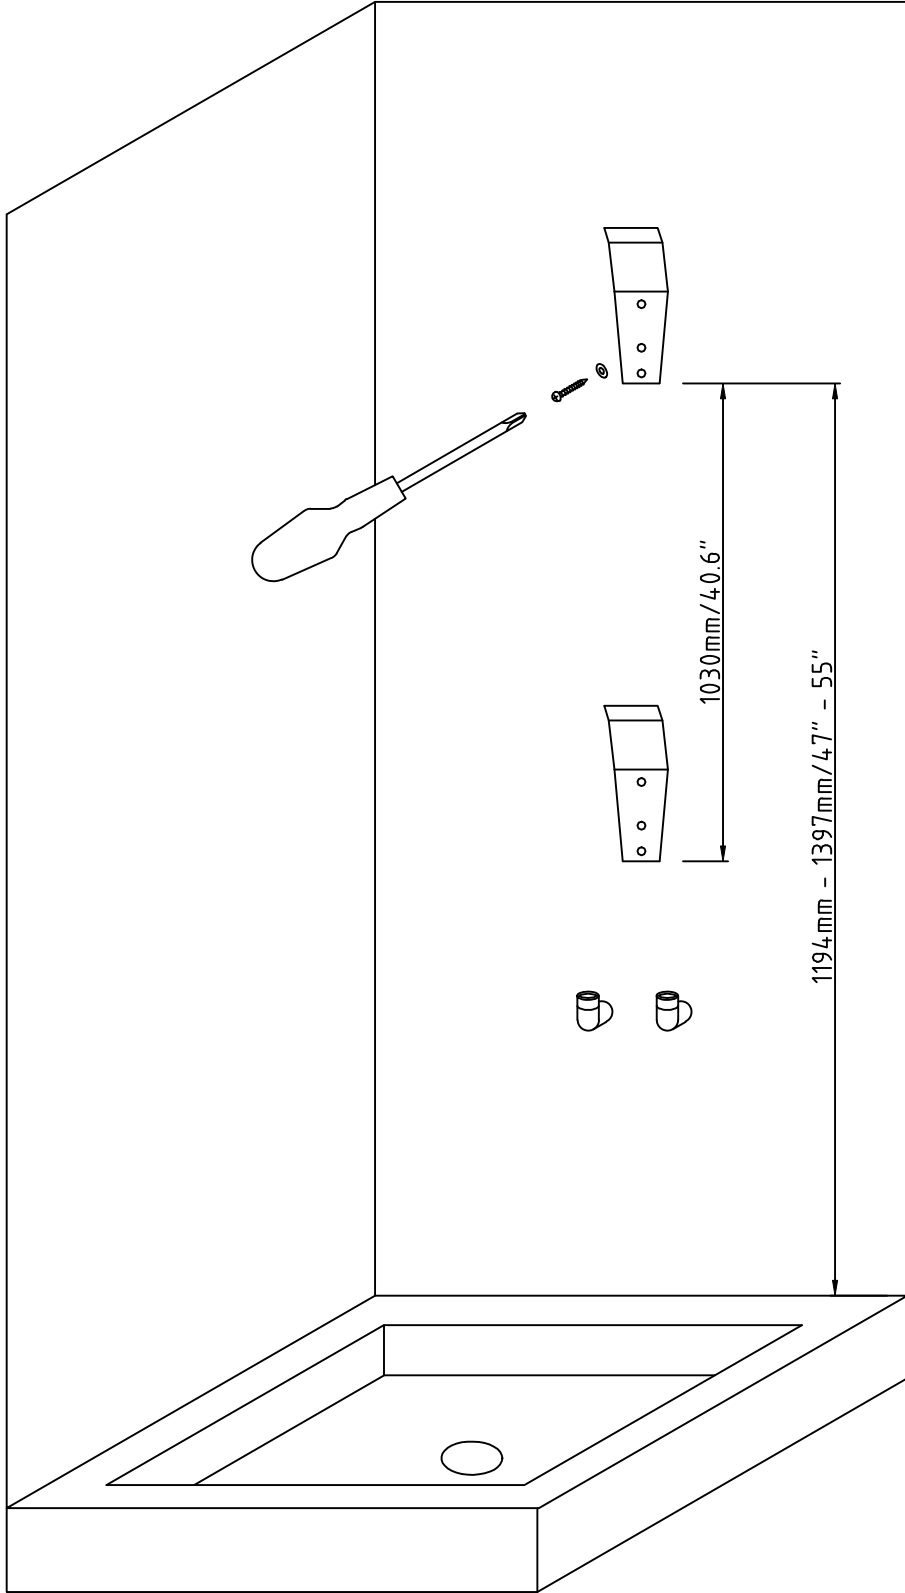

Milano

Shower Panel

Installation Guide

Style may vary

Installation

Tools required for installing:

Parts included:

Style may vary

Thermostatic control

Lower facial jet

Secure handset bracket locknut in position by means of grub screw and Allen key

Handset bracket

Rubber washer

Connect pipe from handset control (bottom control) to handset bracket

Handset

Handset bracket

Cold water feed in

Hot water feed in

View looking at rear of panel

Flexible hose

Style may vary

1