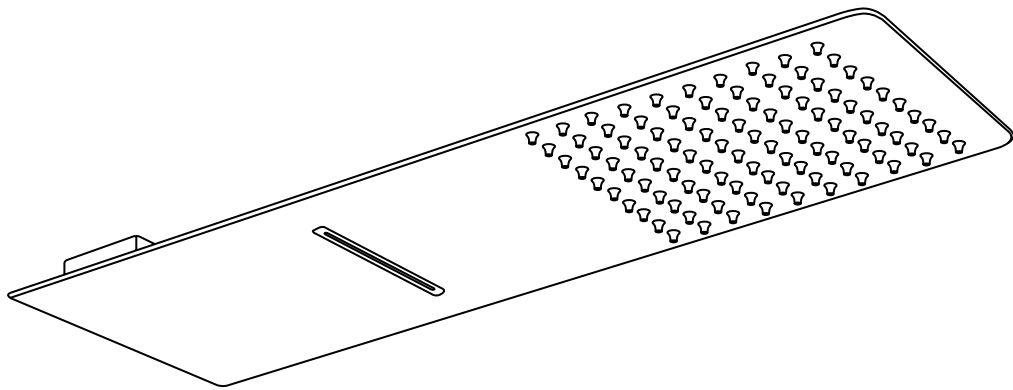

Milano

Shower Head with Waterblade

Installation Guide

Installation

Tools required for installing:

Parts included:

1

2