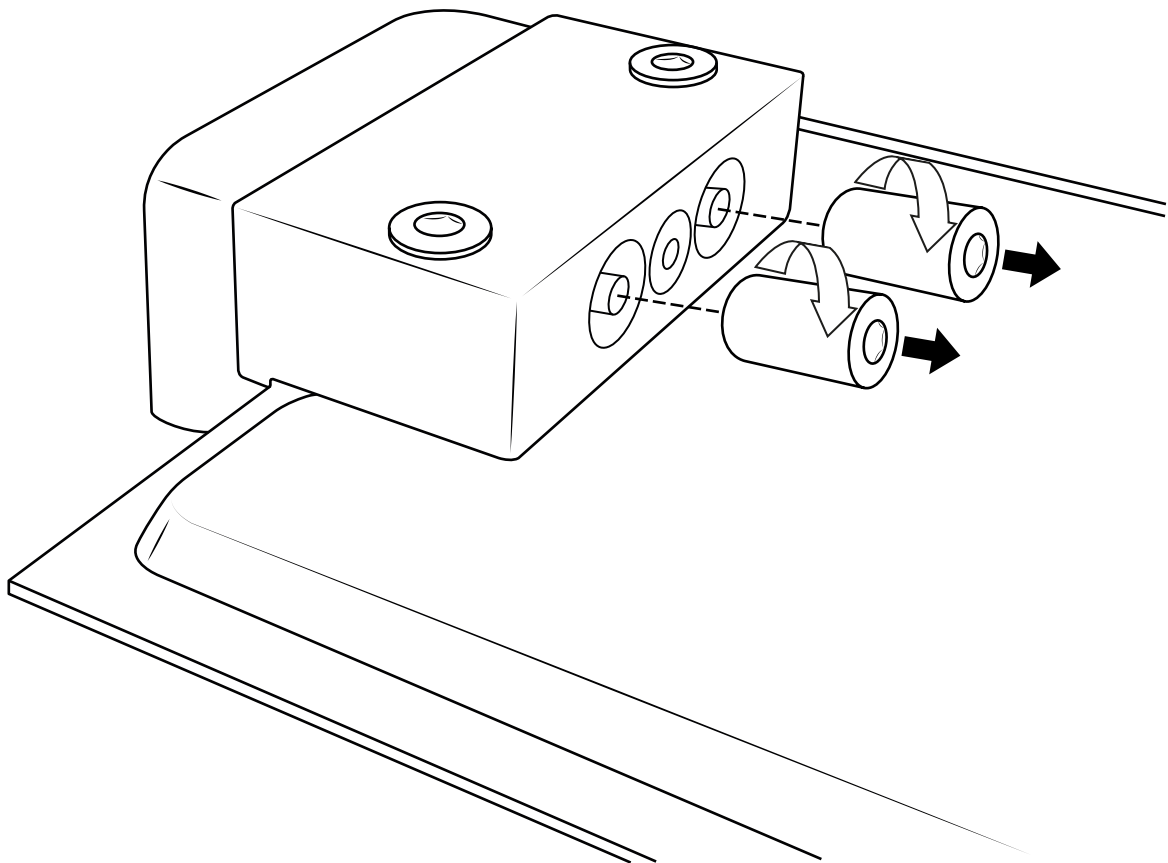

Milano

Shower Head with Waterblade

Installation Guide

Installation

Tools required for installing:

Parts included:

1

2