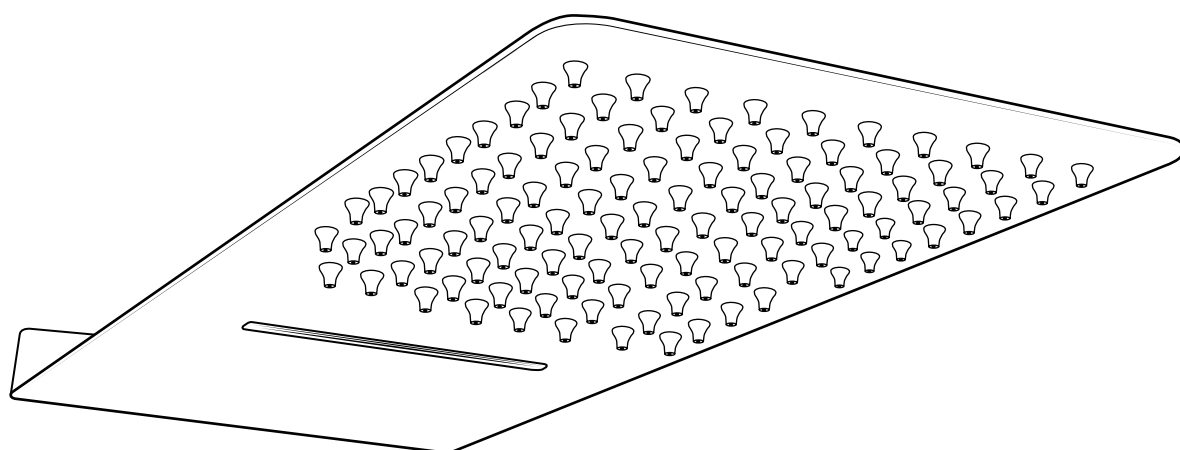

Milano

Shower Head with Waterblade

Installation Guide

Installation

Tools required for installing:

Parts included:

1

2