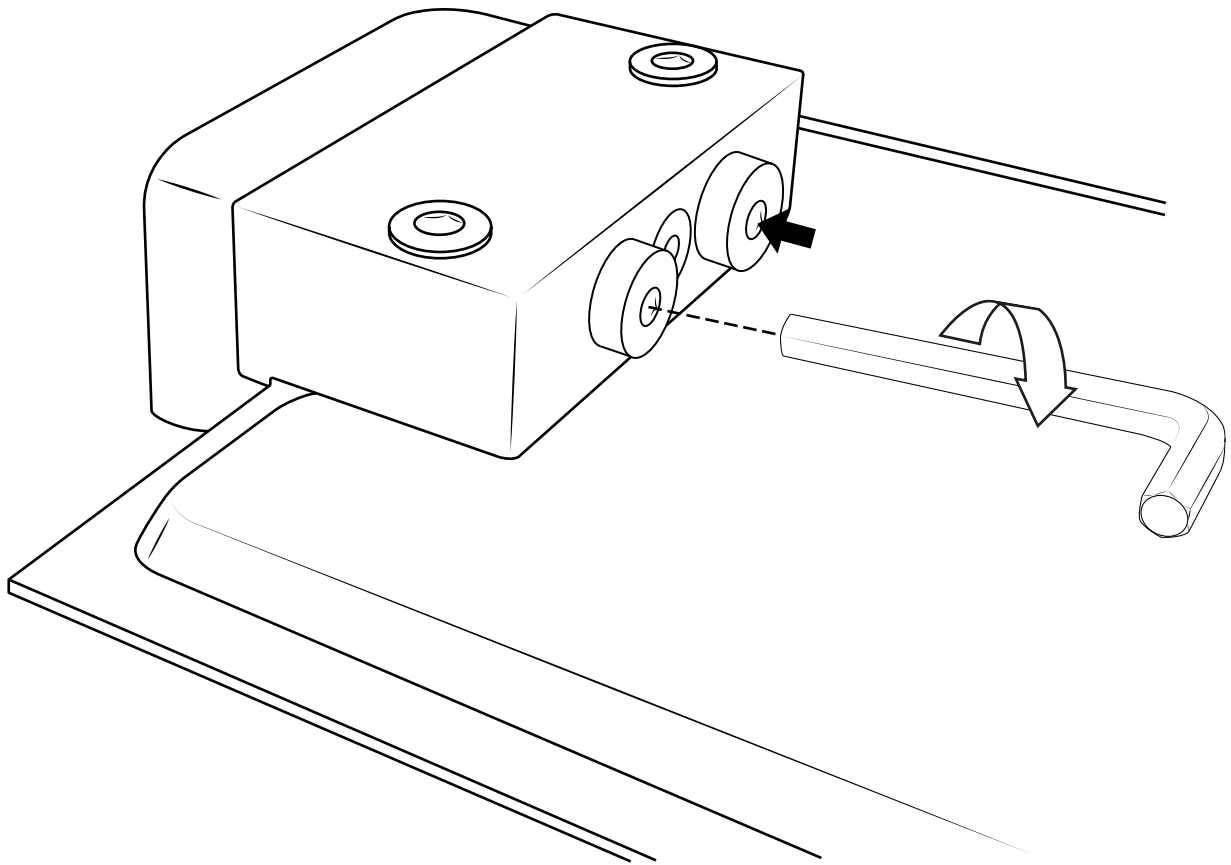

Milano

Shower Head with Waterblade

Installation Guide

Installation

Tools required for installing:

Parts included:

1

2