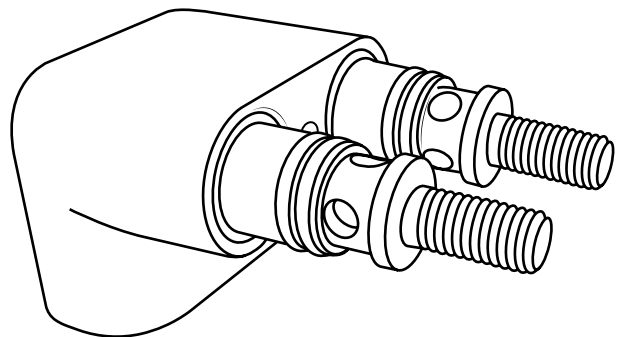

Milano

Shower Head with Waterblade

Installation Guide

Installation

Tools required for installing:

Parts included:

1

2