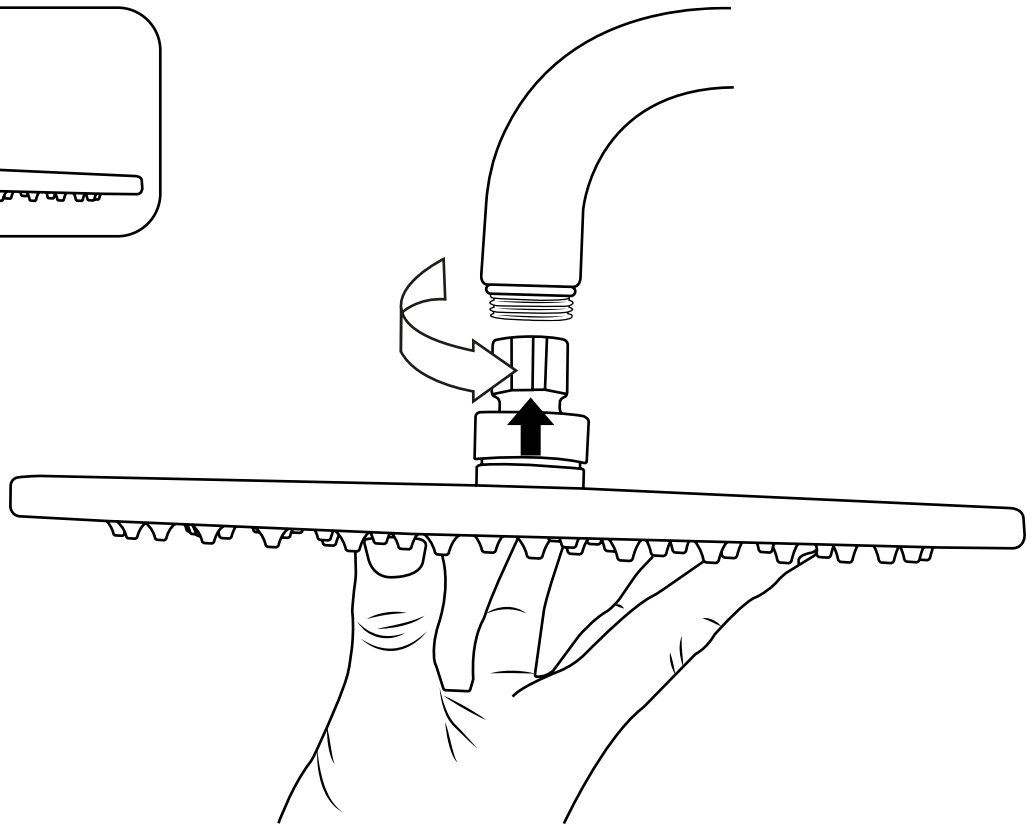

# Milano

Wall Mounted Shower Head & Arm

Installation Guide

Style may vary

## *Parts included:*

1

2

3

4

5

6