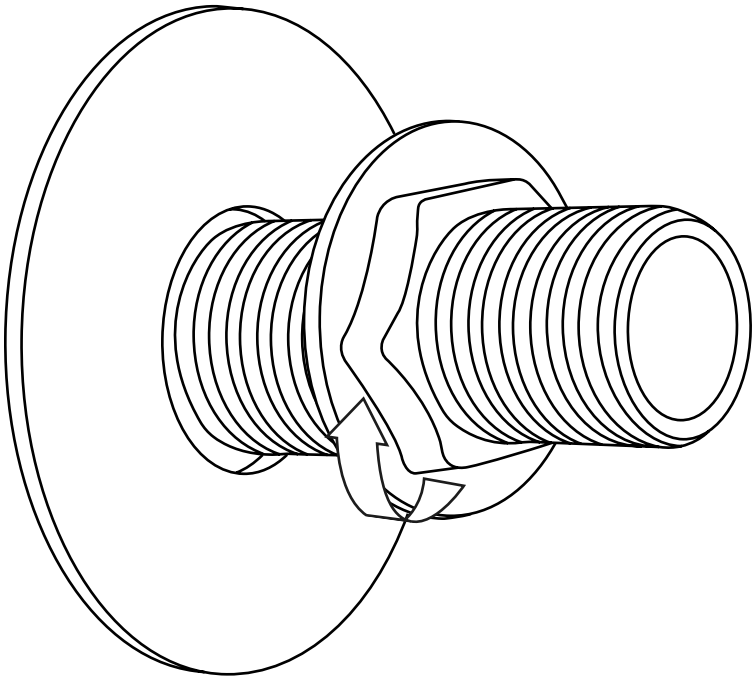

# Milano

Wall Mounted Shower Head & Arm

Installation Guide

Style may vary

## *Parts included:*

1

2

3

4

5

6