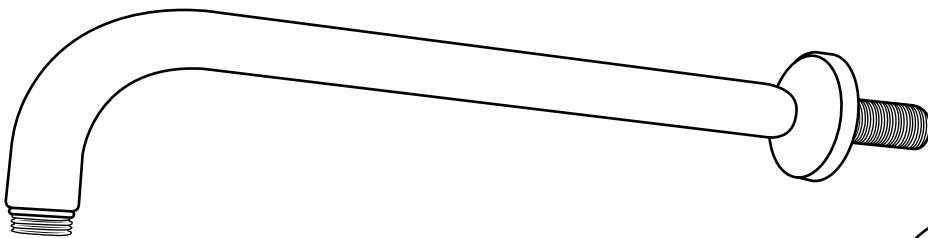

Parts included: