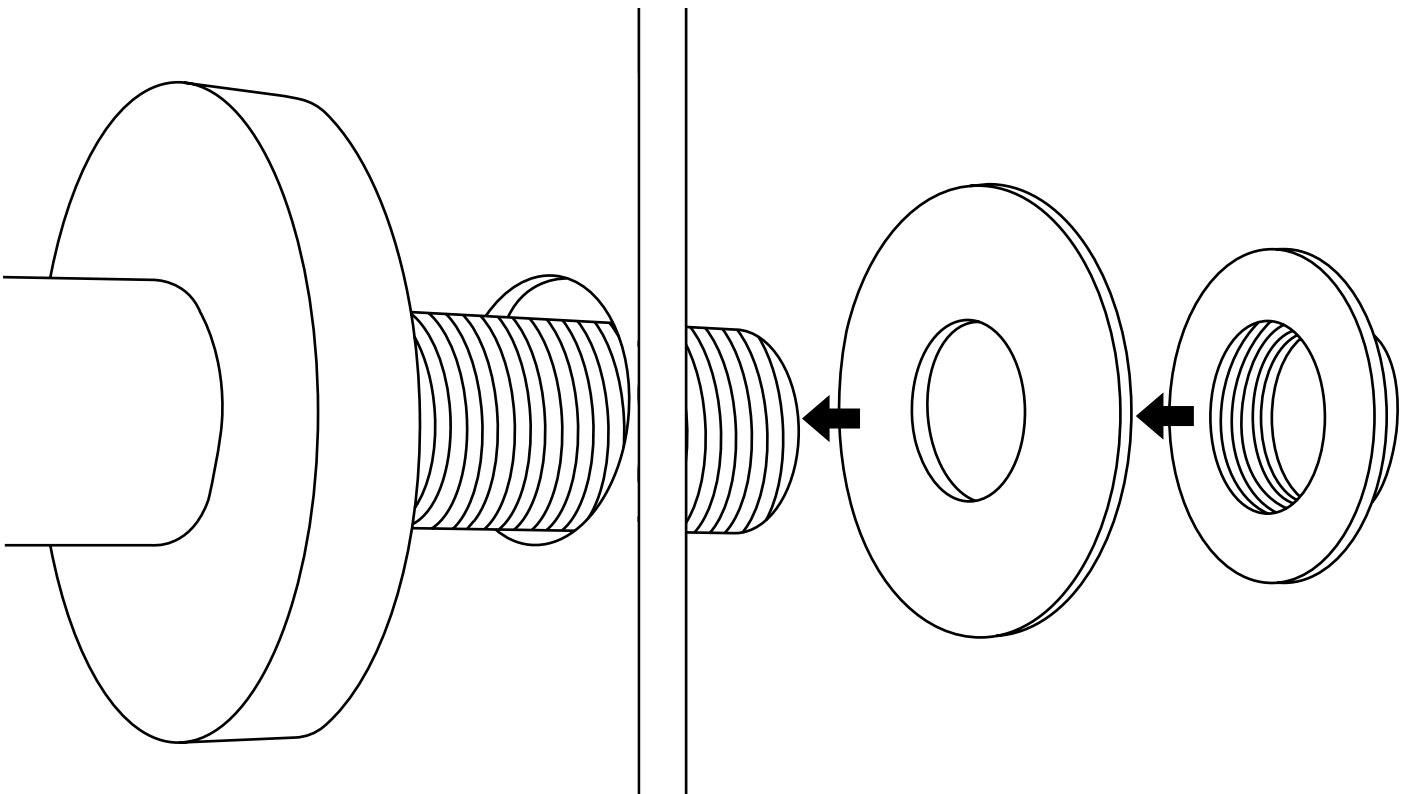

# Milano

Wall Mounted Shower Head & Arm

Installation Guide

Style may vary

## *Tools required for installing:*

## *Parts included:*

1

2

3

4

5

6