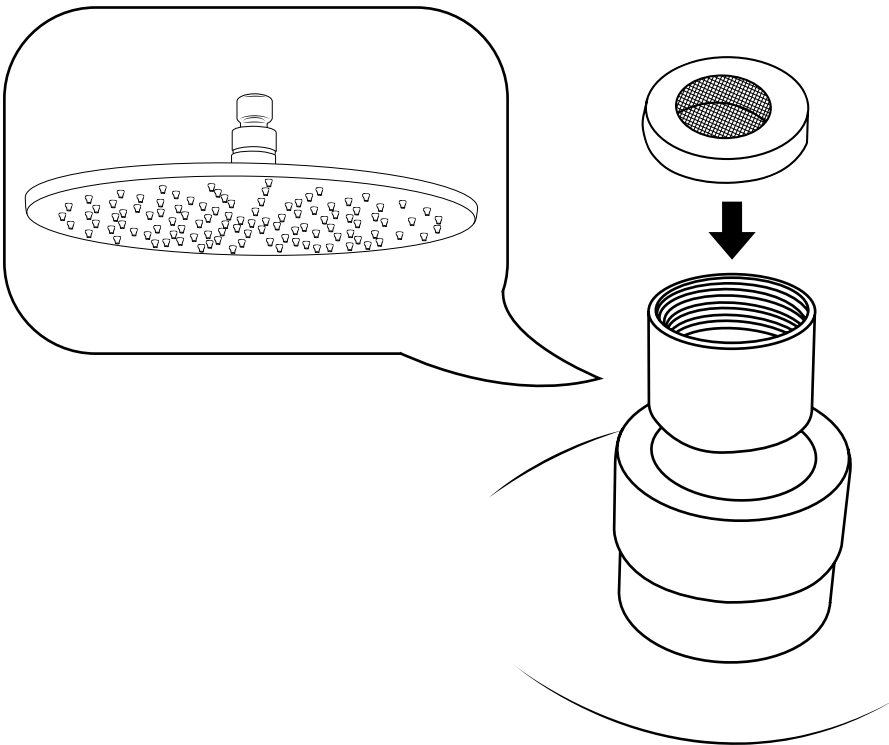

# Milano

Wall Mounted Shower Head & Arm

Installation Guide

Style may vary

## *Parts included:*

1

2

3

4

5

6