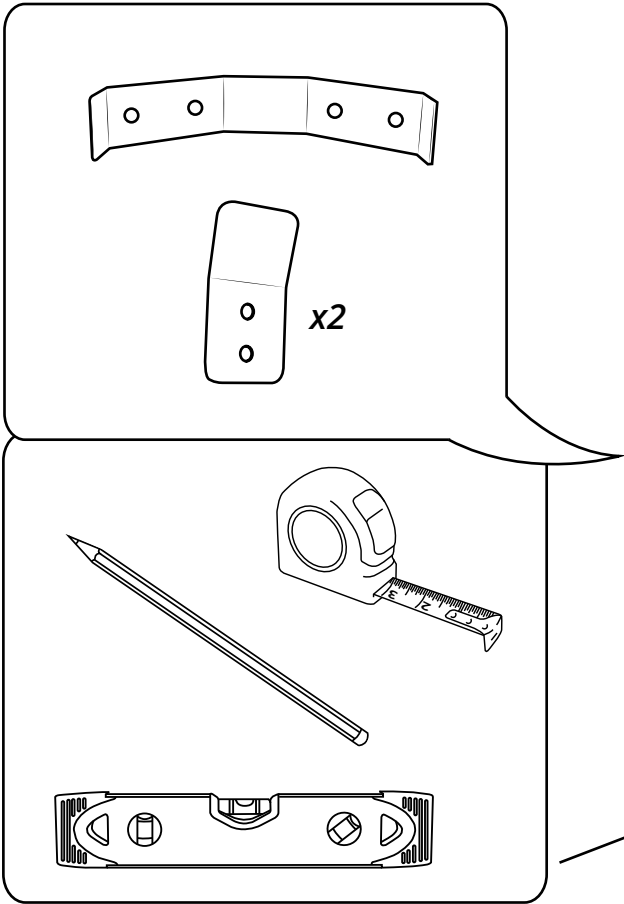

Milano

Corner Shower Panel

i Style may vary

Installation Guide

Installation

Tools required for installing:

Parts included:

1