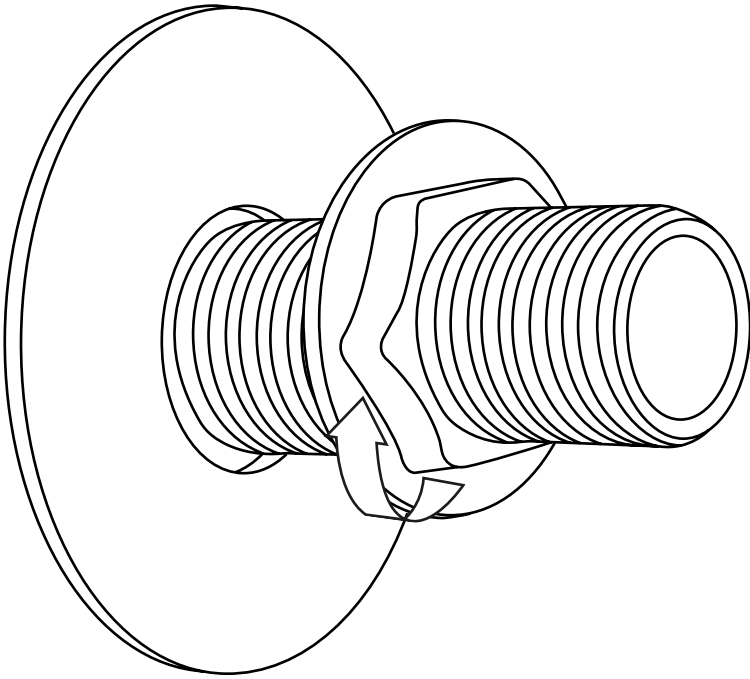

Milano

Corner Shower Panel

i Style may vary

Installation Guide

Installation

Tools required for installing:

Parts included:

1

2

3

4

5

6

7

8

9