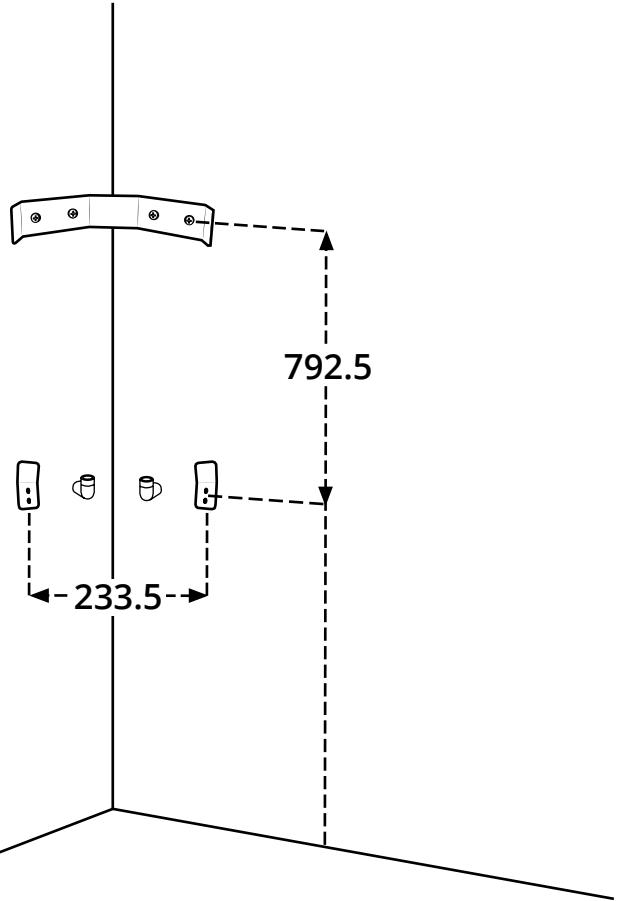

Milano

Corner Shower Panel

i Style may vary

Installation Guide

Installation

Tools required for installing:

Parts included:

1

2

3

4

5

6

7

8

9

10

11

12

13

14