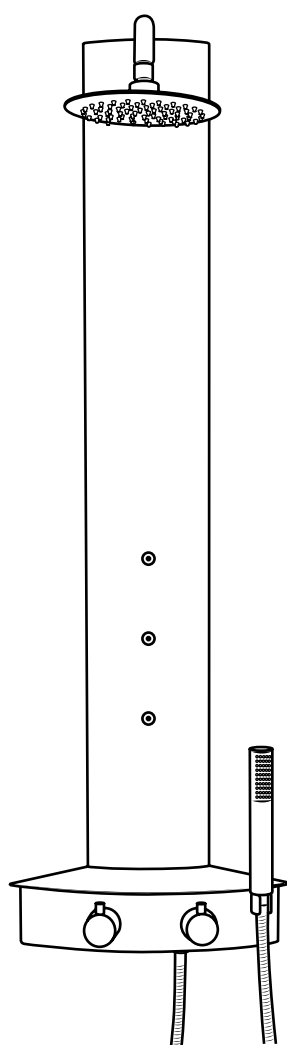

Milano

Corner Shower Panel

i Style may vary

Installation Guide

Installation

Tools required for installing:

Parts included:

1