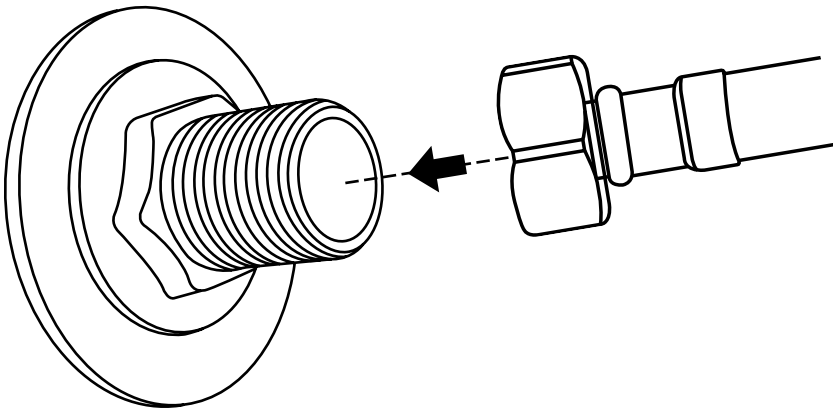

Milano

Corner Shower Panel

i Style may vary

Installation Guide

Installation

Tools required for installing:

Parts included:

1

2

3

4

5

6

7

8

9