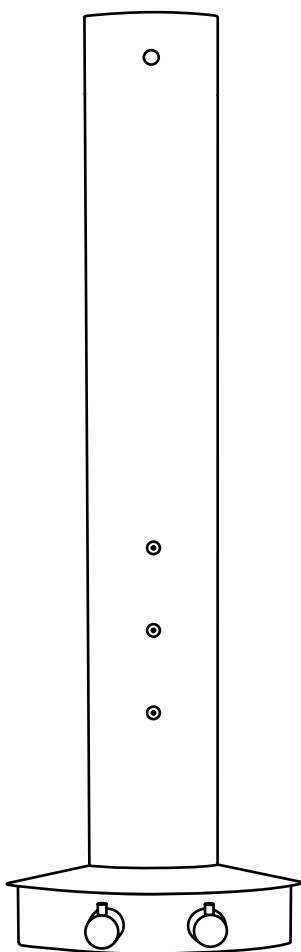

Milano

Corner Shower Panel

i Style may vary

Installation Guide

Installation

Tools required for installing:

Parts included:

1

2

3

4

5

6

7

8

9