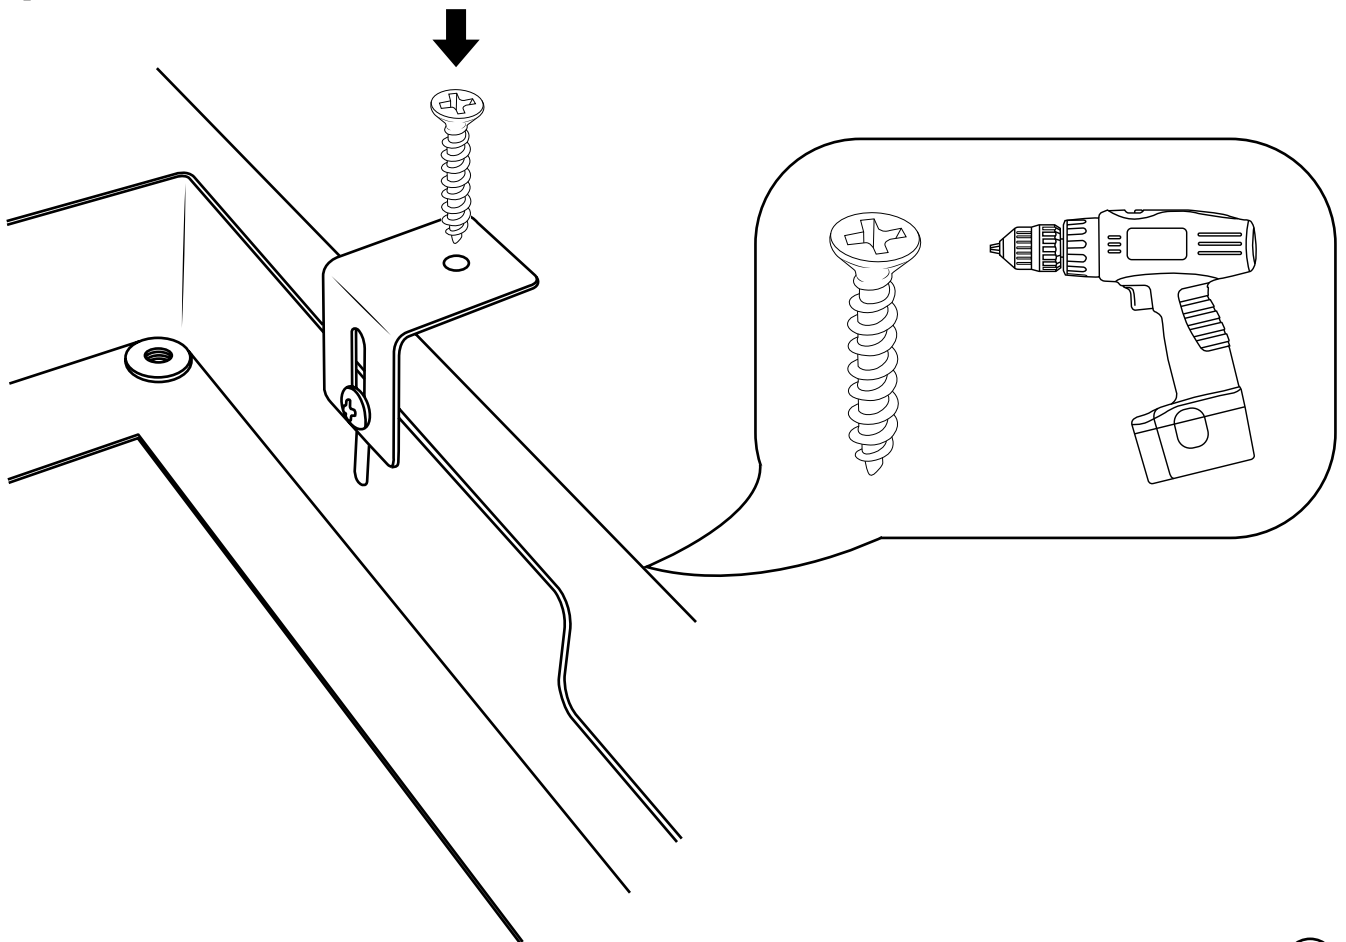

Milano

Square Recessed Shower Head

Installation Guide

Installation

Tools required for installing:

Parts included:

x4

x4

x4

x4

x4

1

2

3

4

5