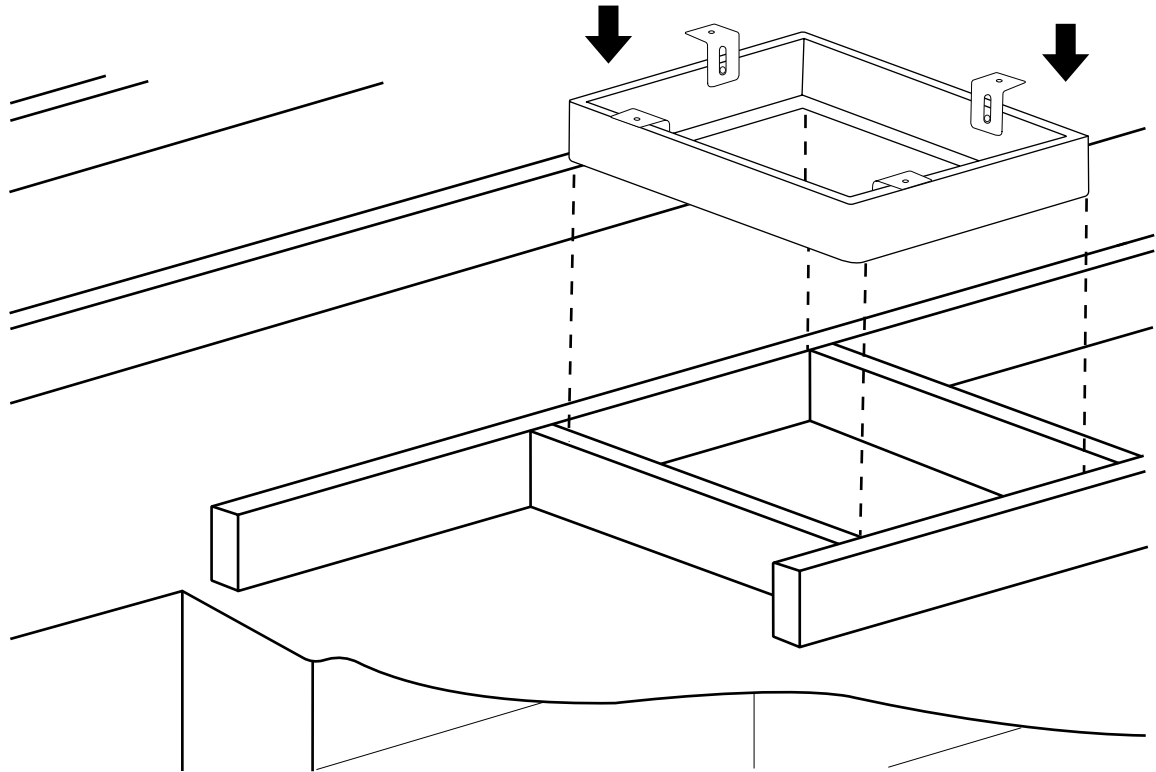

Milano

Square Recessed Shower Head

Installation Guide

Installation

Tools required for installing:

Parts included:

x4

x4

x4

x4

x4

1

2

3

4

5