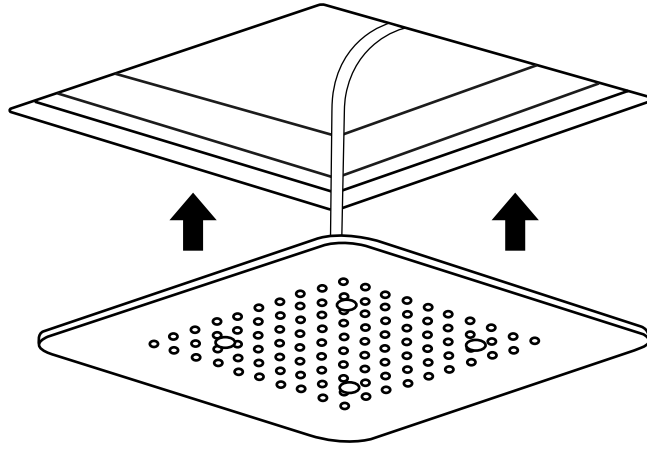

Milano

Large Recessed Shower Head

Installation Guide

Style may vary

Installation

Tools required for installing:

Parts included:

1

2

3

4

5

6

7

8

9