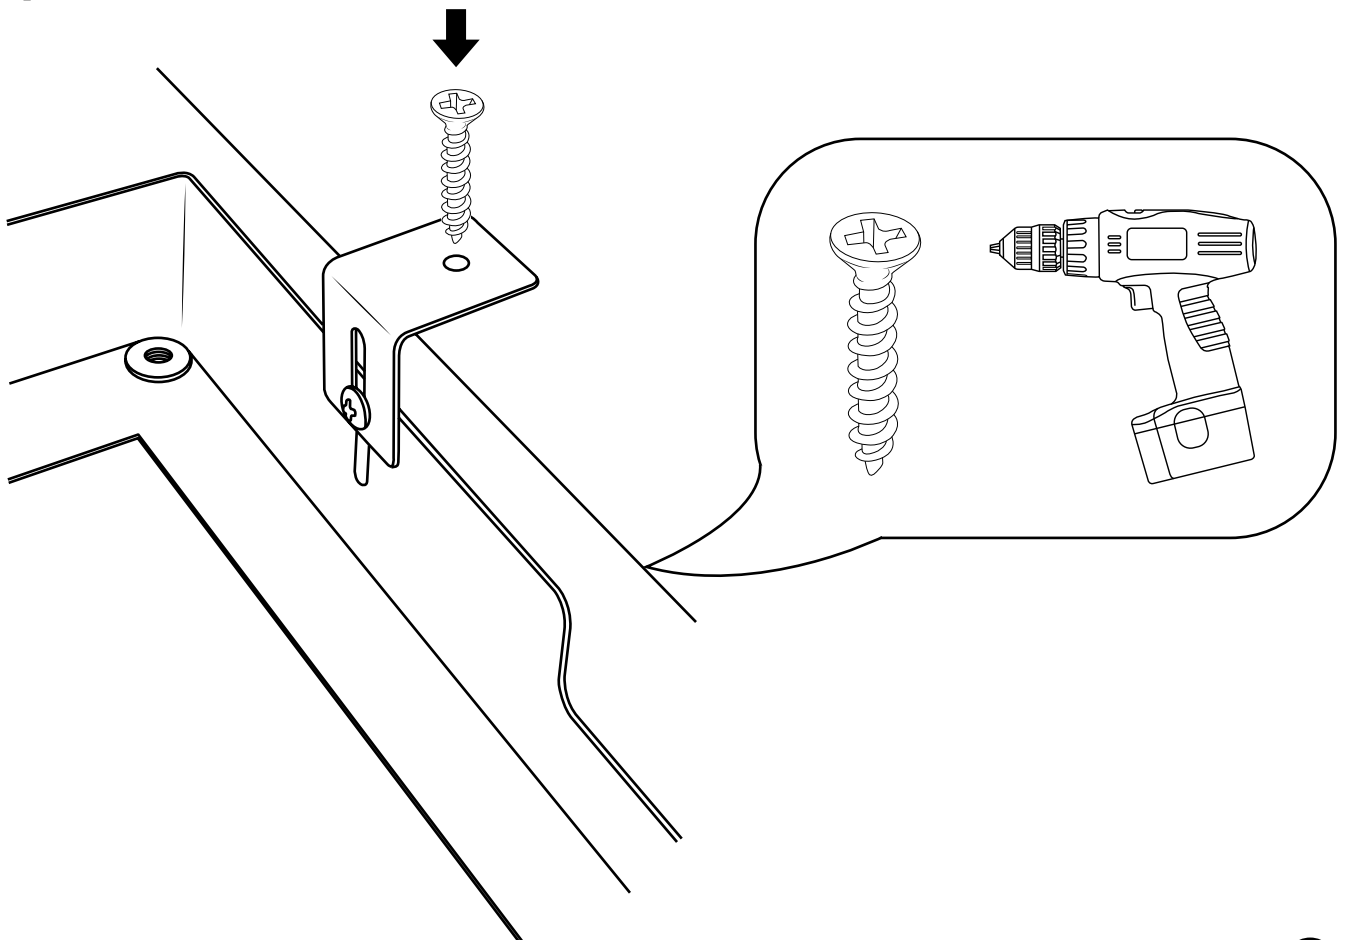

Milano

Large Recessed Shower Head

Installation Guide

Style may vary

Installation

Tools required for installing:

Parts included:

1

2

3

4

5

6

7

8

9