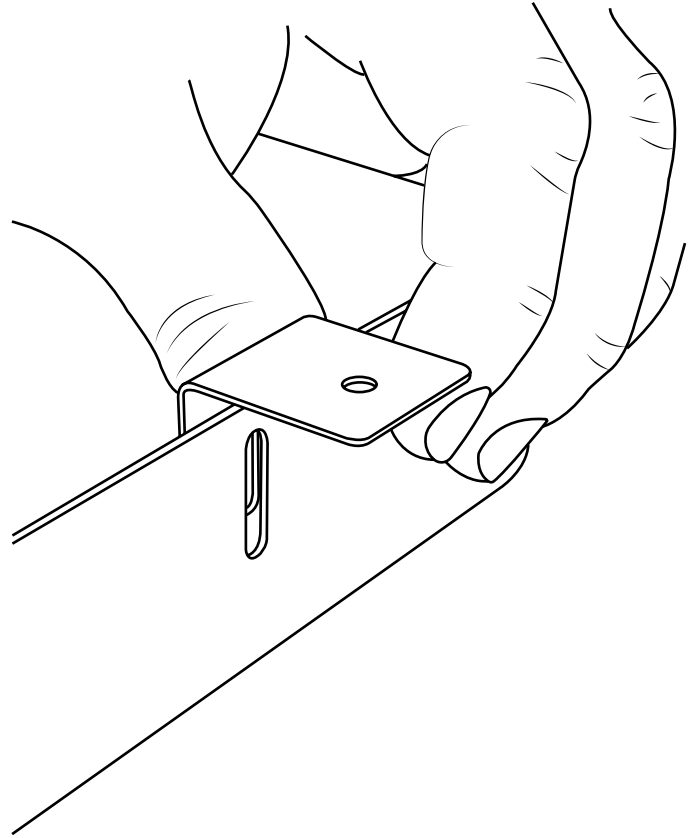

Milano

Large Recessed Shower Head

Installation Guide

Style may vary

Installation

Tools required for installing:

Parts included:

1