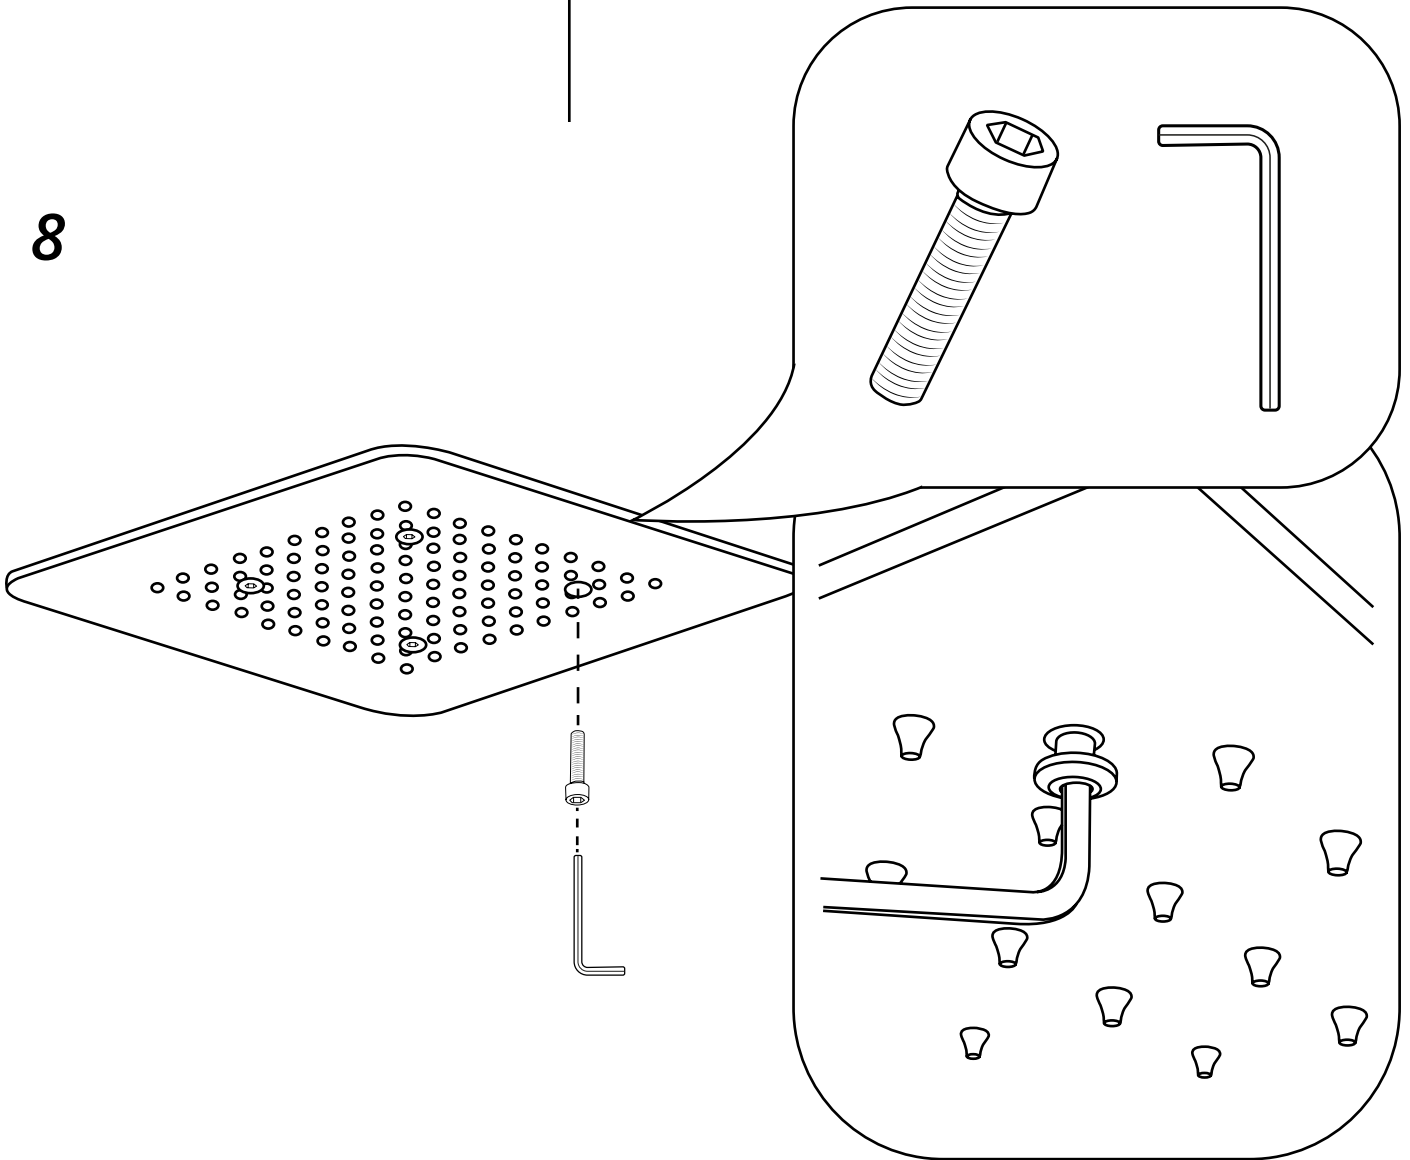

Milano

Large Recessed Shower Head

Installation Guide

Style may vary

Installation

Tools required for installing:

Parts included:

1

2

3

4

5

6

7

8

9