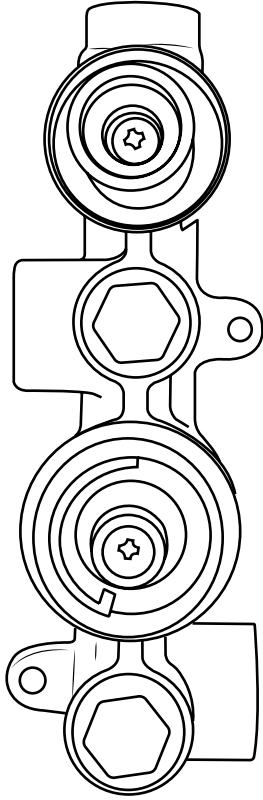

# Milano

Shower Valve

Installation Guide

Style may vary

## *Tools required for installing:*

**Parts included:**

Style may vary

1

2

3

4

5