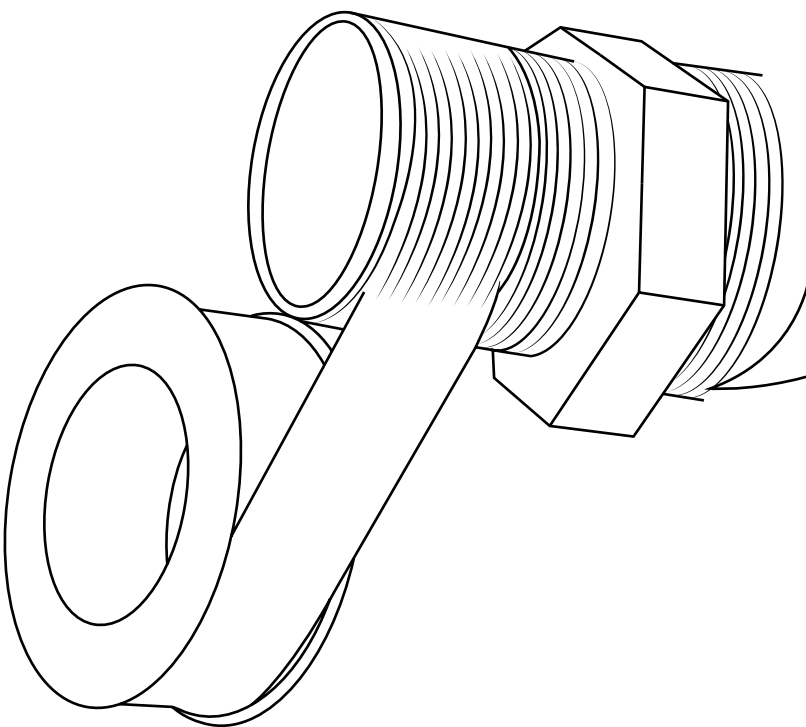

# Milano

Shower Valve

Installation Guide

Style may vary

## *Tools required for installing:*

**Parts included:**

Style may vary

1

2

3

4

5