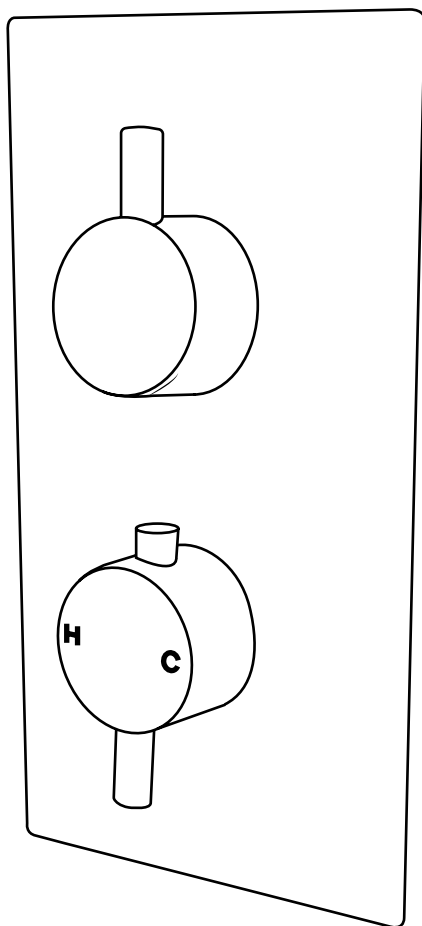

Milano

Shower Valve

Installation Guide

Style may vary

Installation

Tools required for installing:

Parts included:

Style may vary