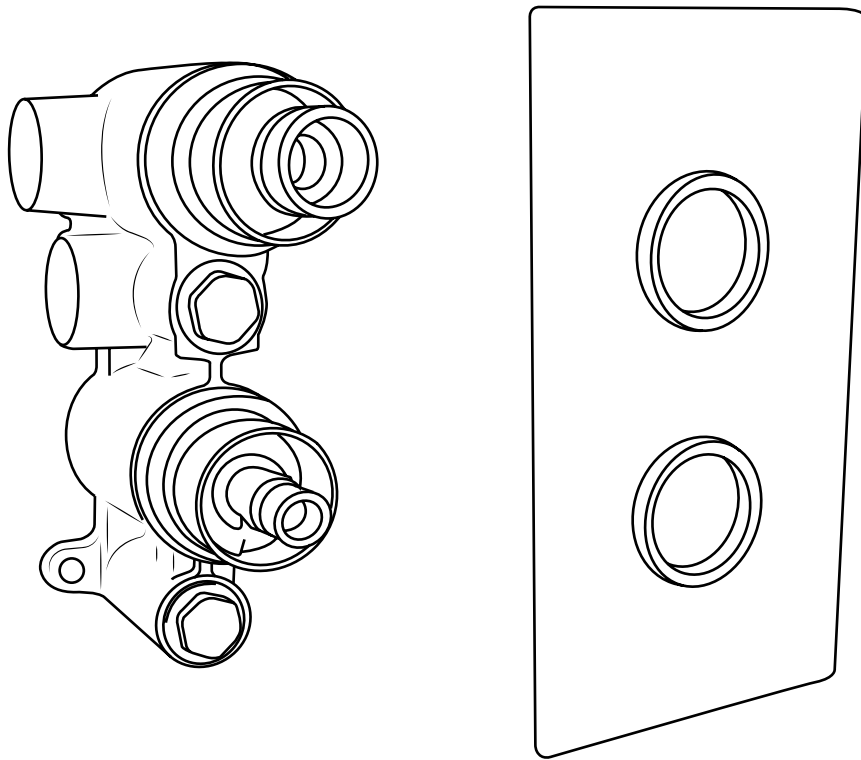

Milano

Shower Valve

Installation Guide

Style may vary

Installation

Tools required for installing:

Parts included:

Style may vary