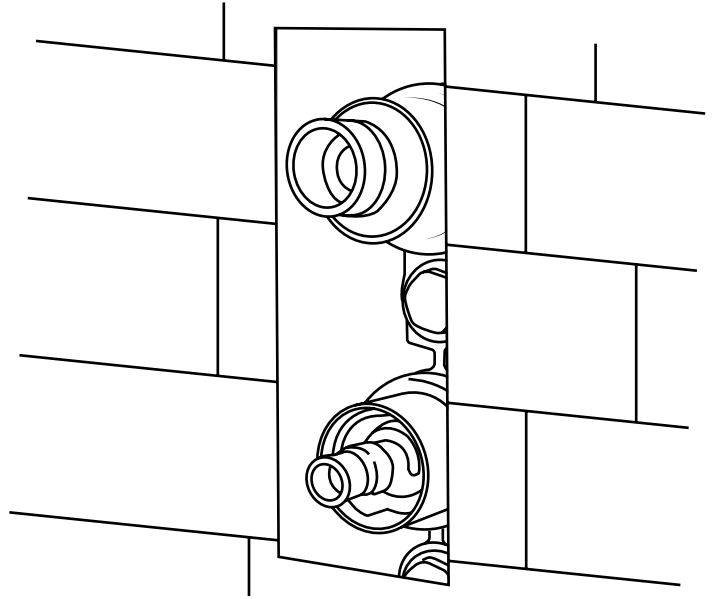

Milano

Shower Valve

Installation Guide

Style may vary

Installation

Tools required for installing:

Parts included:

Style may vary

1

2

3

4

5

6

7

8