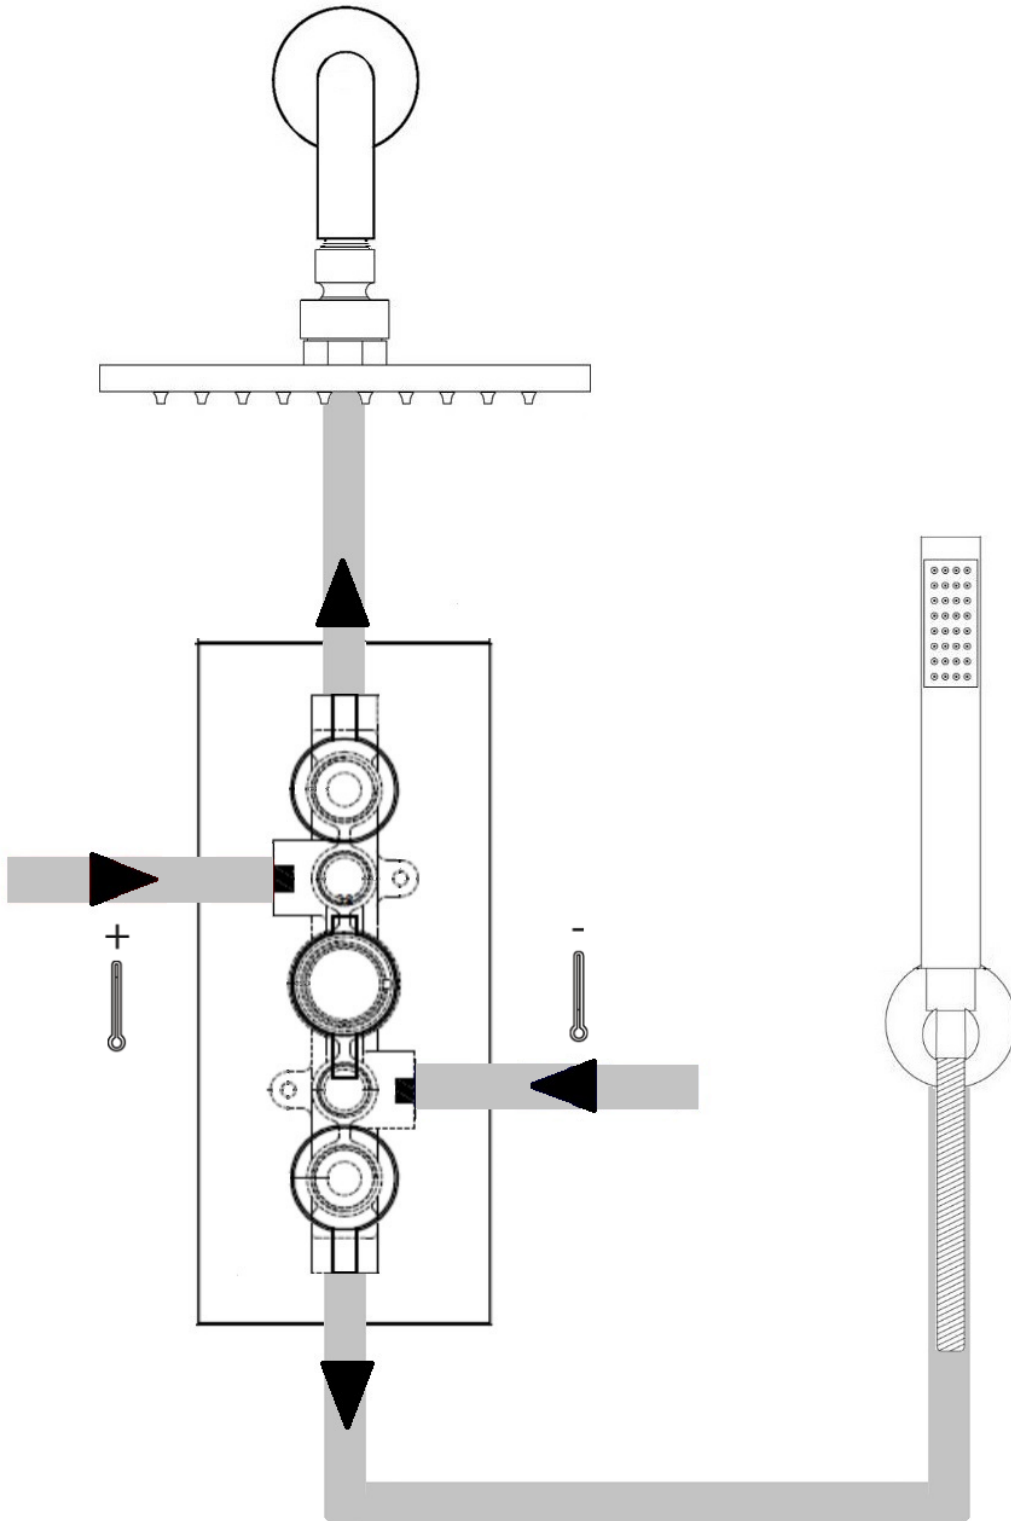

Installation Example

If you require any additional information or have any issues with this product please refer to the website.