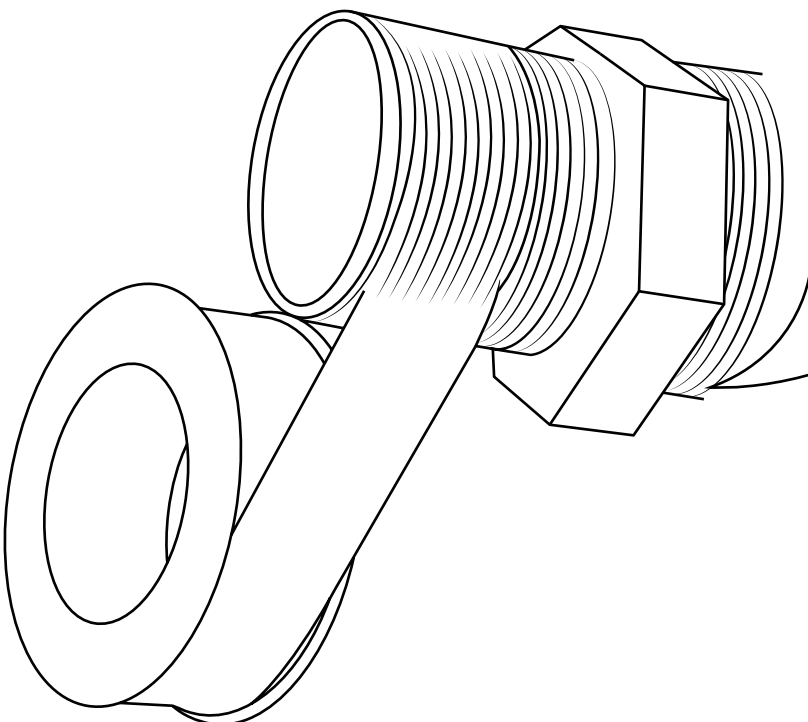

# Milano

Shower Valve

Installation Guide

Style may vary

## *Tools required for installing:*

**Parts included:**

x2

x2

Style may vary

1

2

3