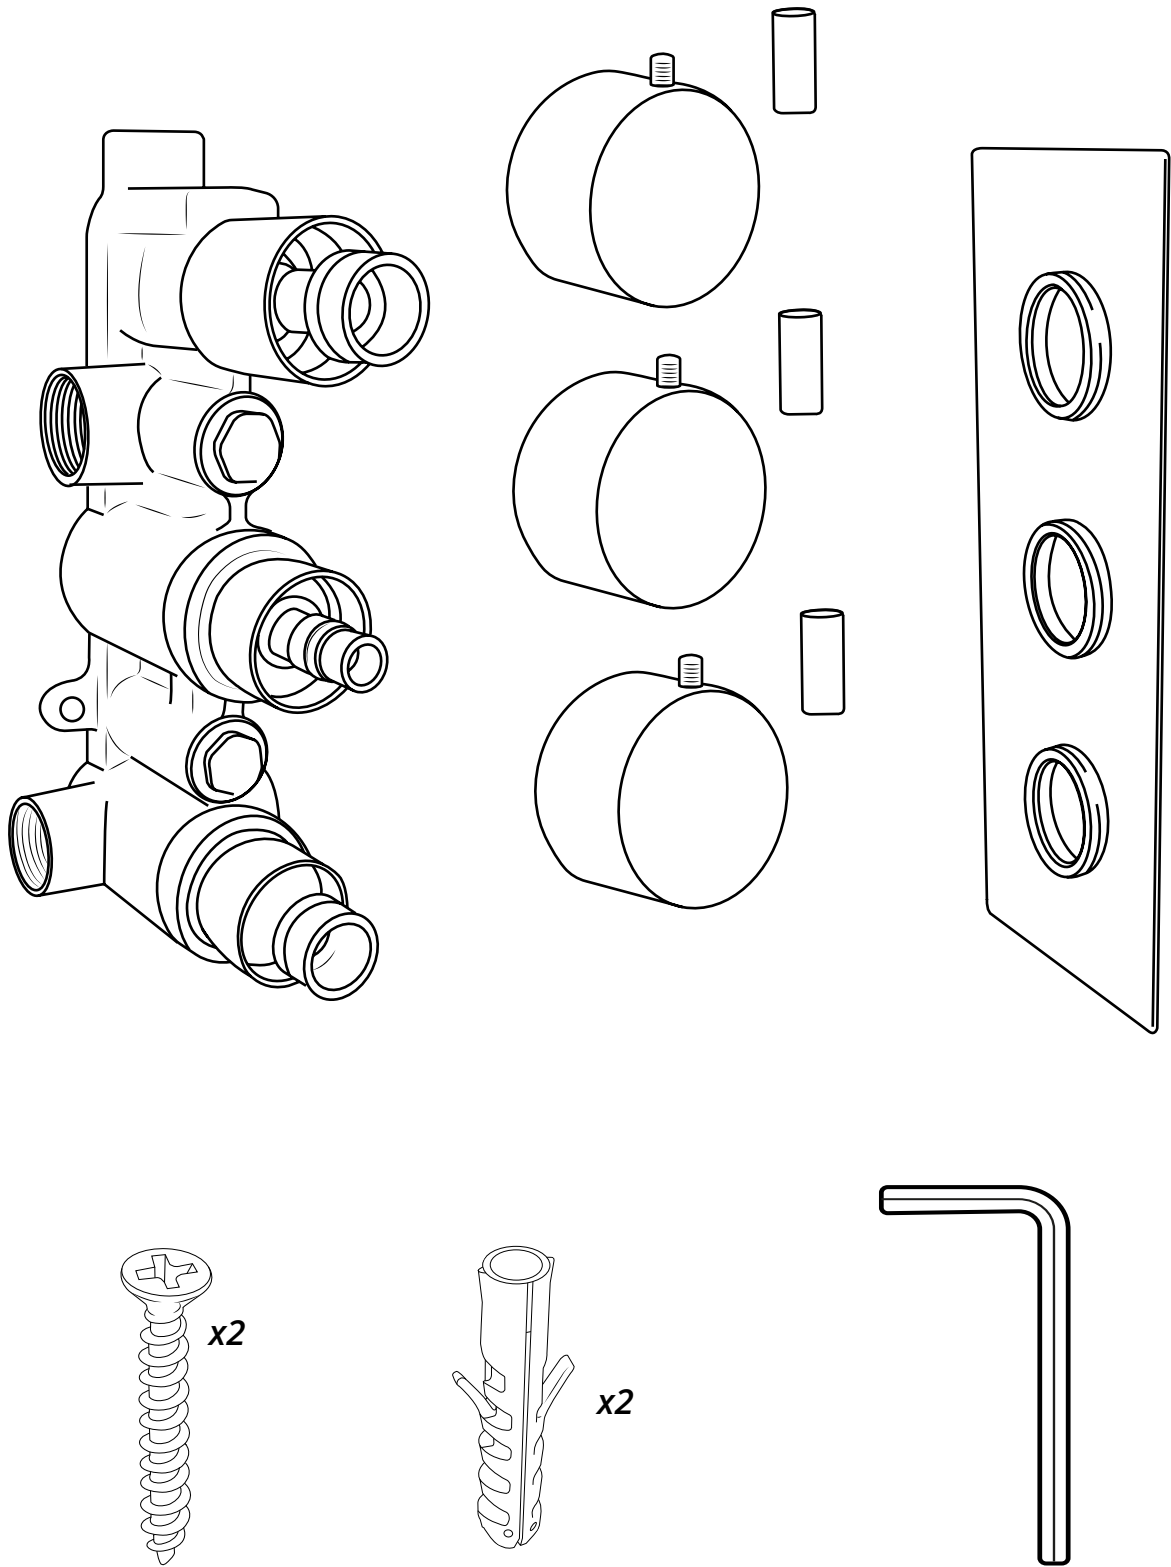

Milano

Shower Valve

Installation Guide

Installation

Tools required for installing:

Parts included:

1

2