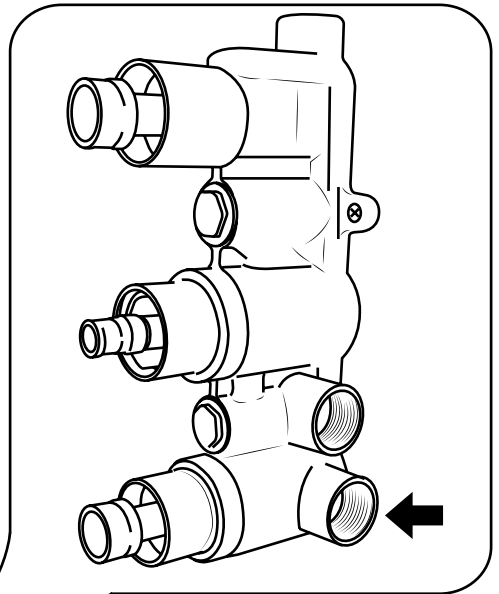

Milano

Shower Valve

Installation Guide

Installation

Tools required for installing:

Parts included:

1

2

3

i Not included

4

5

6

7

8

9