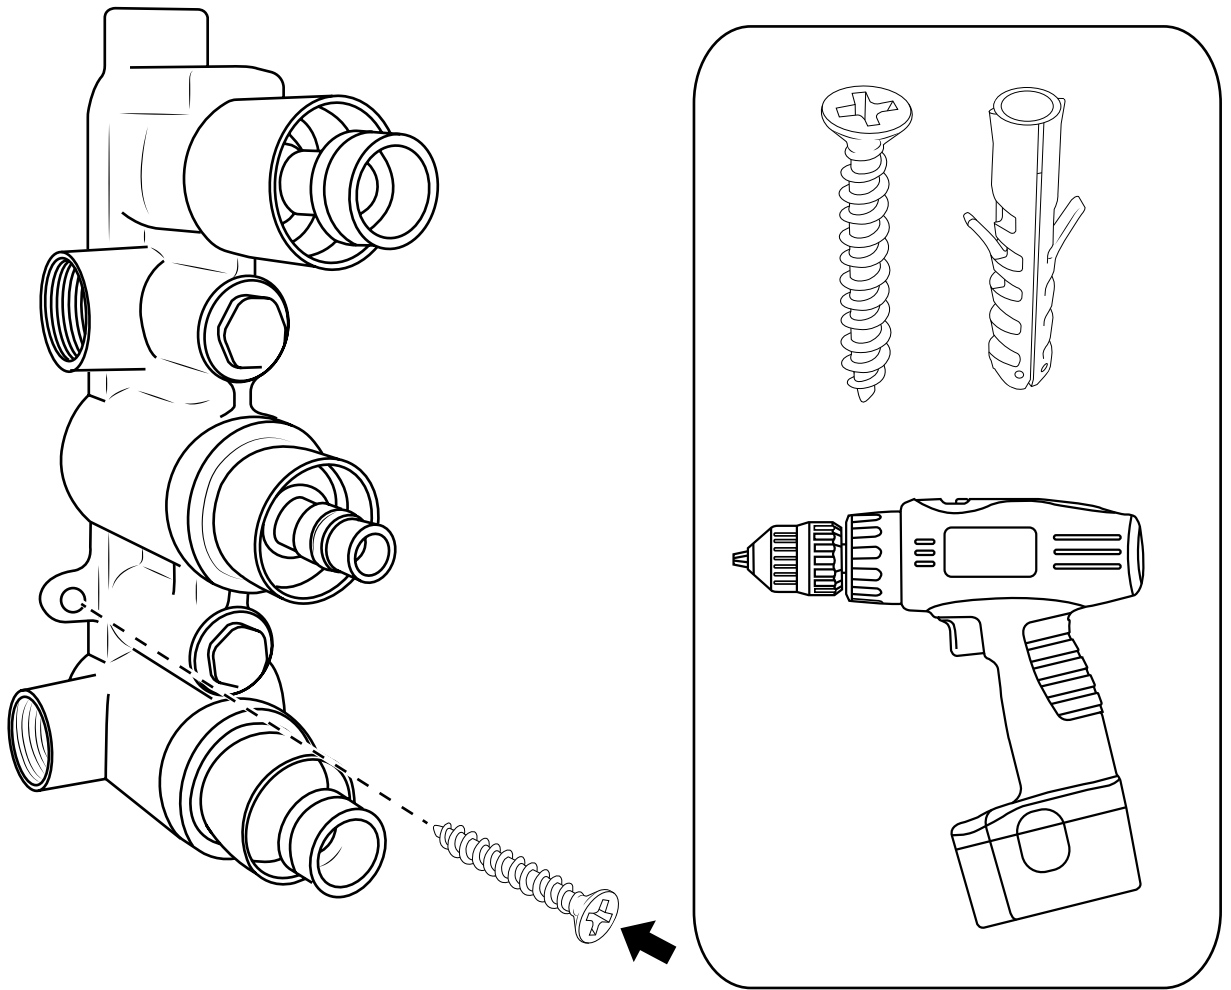

Milano

Shower Valve

Installation Guide

Installation

Tools required for installing:

Parts included:

1

2