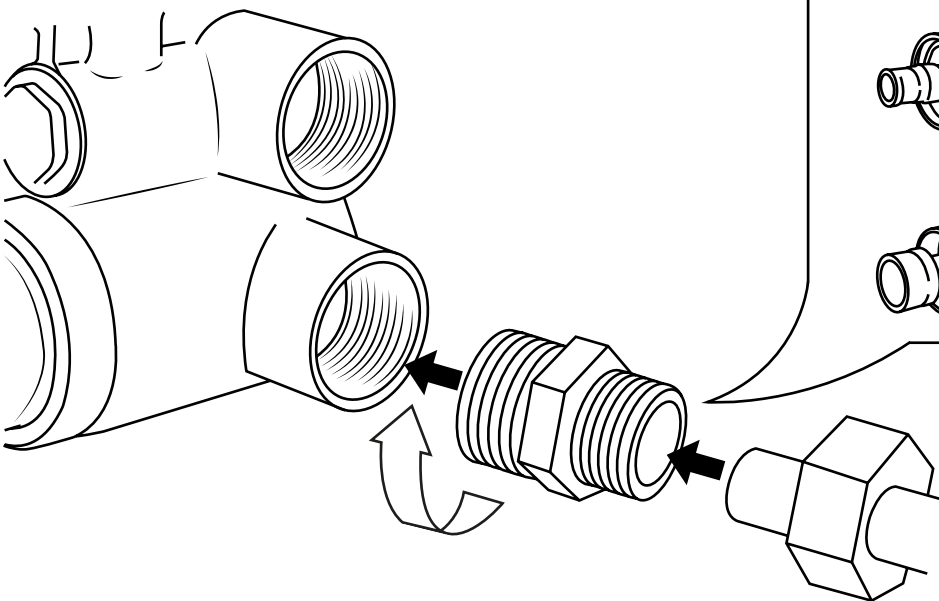

Milano

Shower Valve

Installation Guide

Installation

Tools required for installing:

Parts included:

1

2

3

i Not included

4

5

6

7

8

9