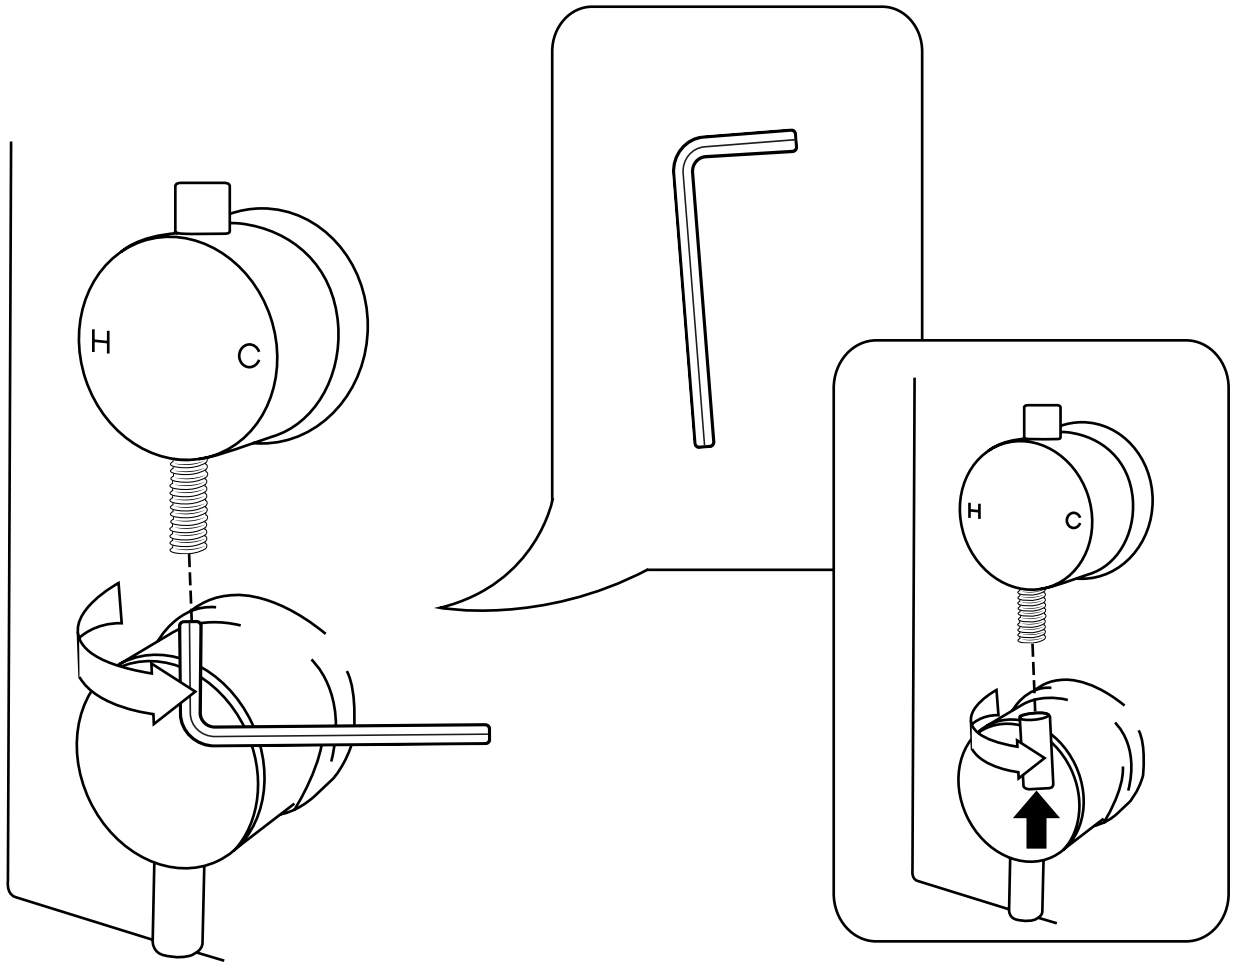

Milano

Shower Valve

Installation Guide

Installation

Tools required for installing:

Parts included:

1

2

10

11

12

13

14

Installation Example