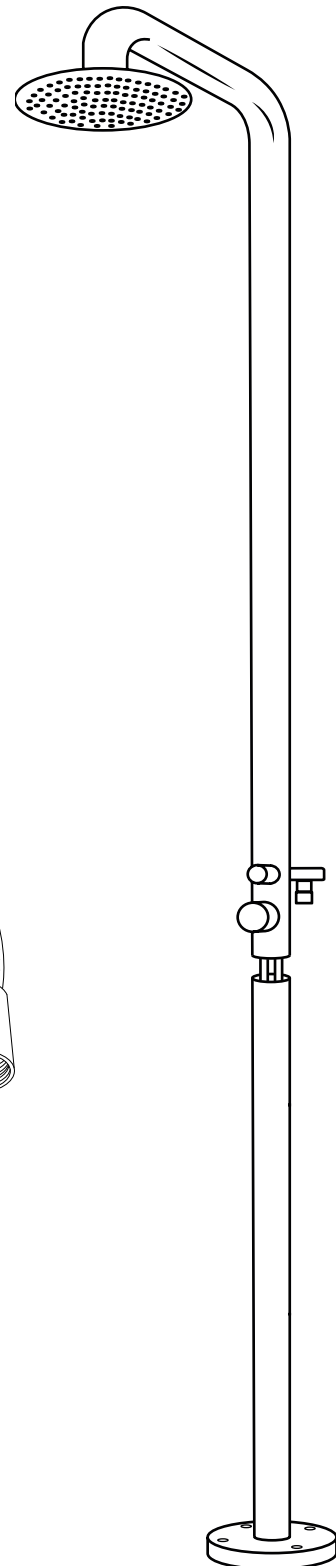

# Milano

Outdoor Shower

ⓘ Style may vary

Installation Guide

# Installation

---

*Tools required for installing:*

**Parts included:**

**i** Style may vary

1

2

3

4

5

6

7

8

9

10

**i** Style may vary