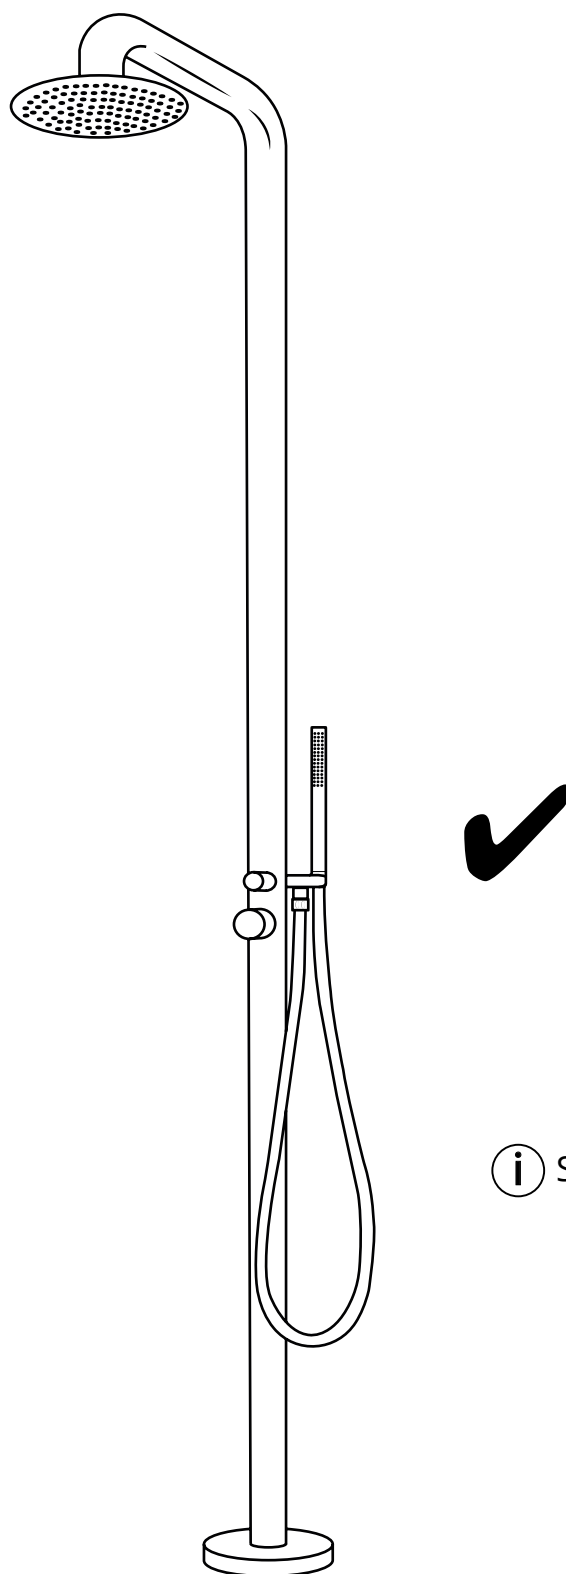

# Milano

Outdoor Shower

ⓘ Style may vary

Installation Guide

# Installation

---

*Tools required for installing:*

**Parts included:**

**i** Style may vary

1

2

3

4

5

6

7

8

9

10

**i** Style may vary