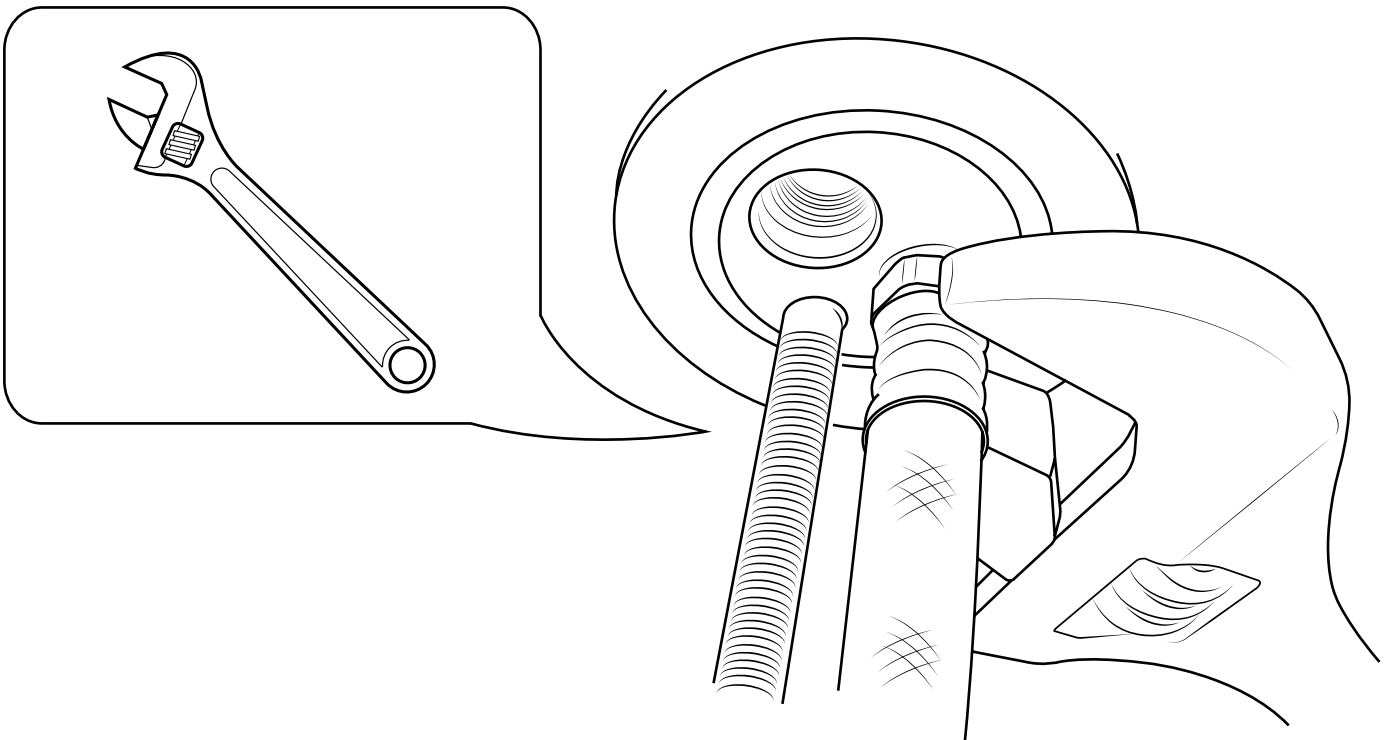

# Milano

Mono Basin Tap

 Style may vary

Installation Guide

## Parts included:

 Style may vary

1

2

3

4

5

6