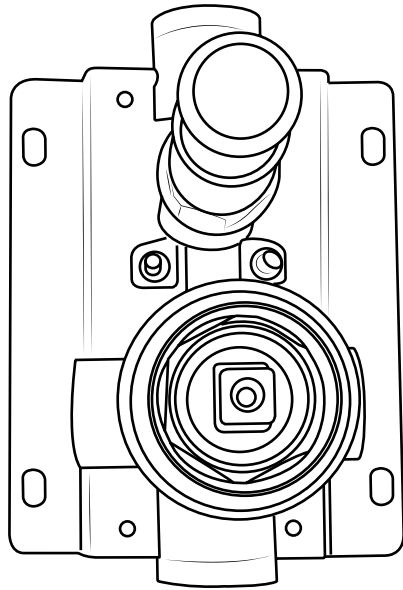

Milano

Manual Diverter Valve

 Style may vary

Installation Guide

Installation

Tools required for installing:

Parts included:

1