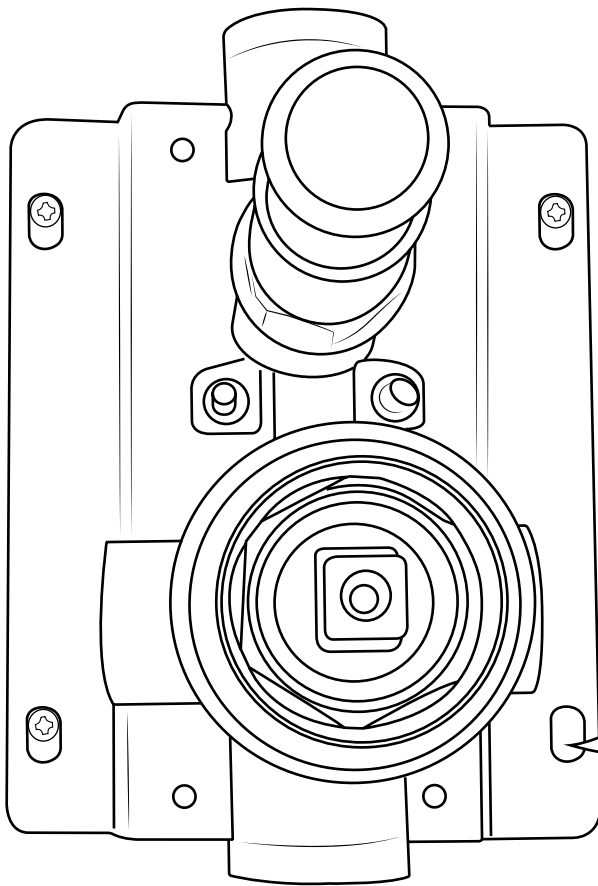

Milano

Manual Diverter Valve

 Style may vary

Installation Guide

Installation

Tools required for installing:

Parts included:

1