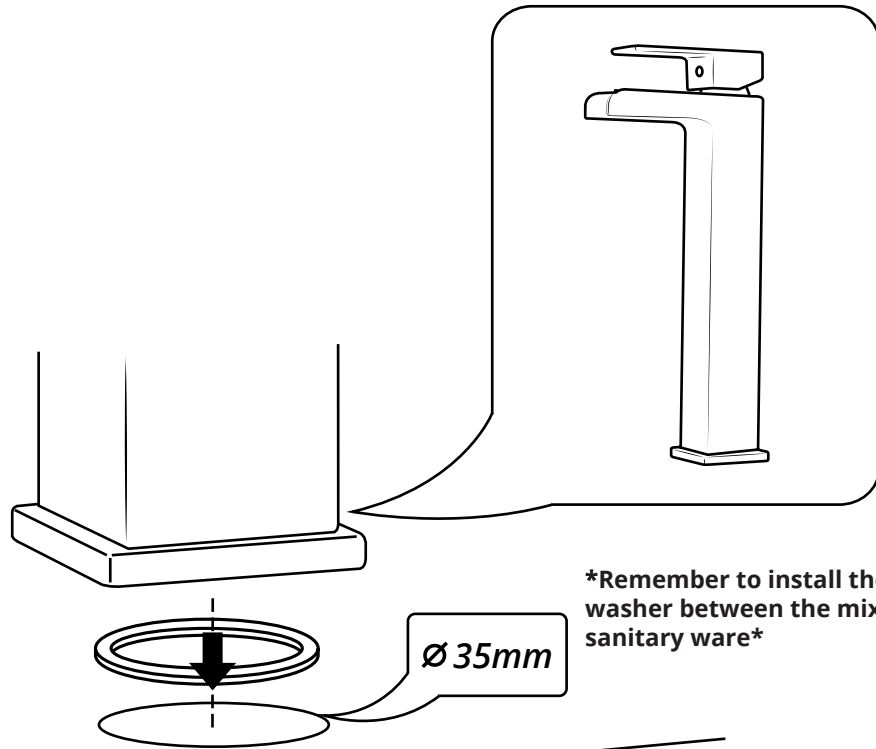

Milano

High Rise Tap

Installation Guide

Installation

Tools required for installing:

Parts included:

i Style may vary

1