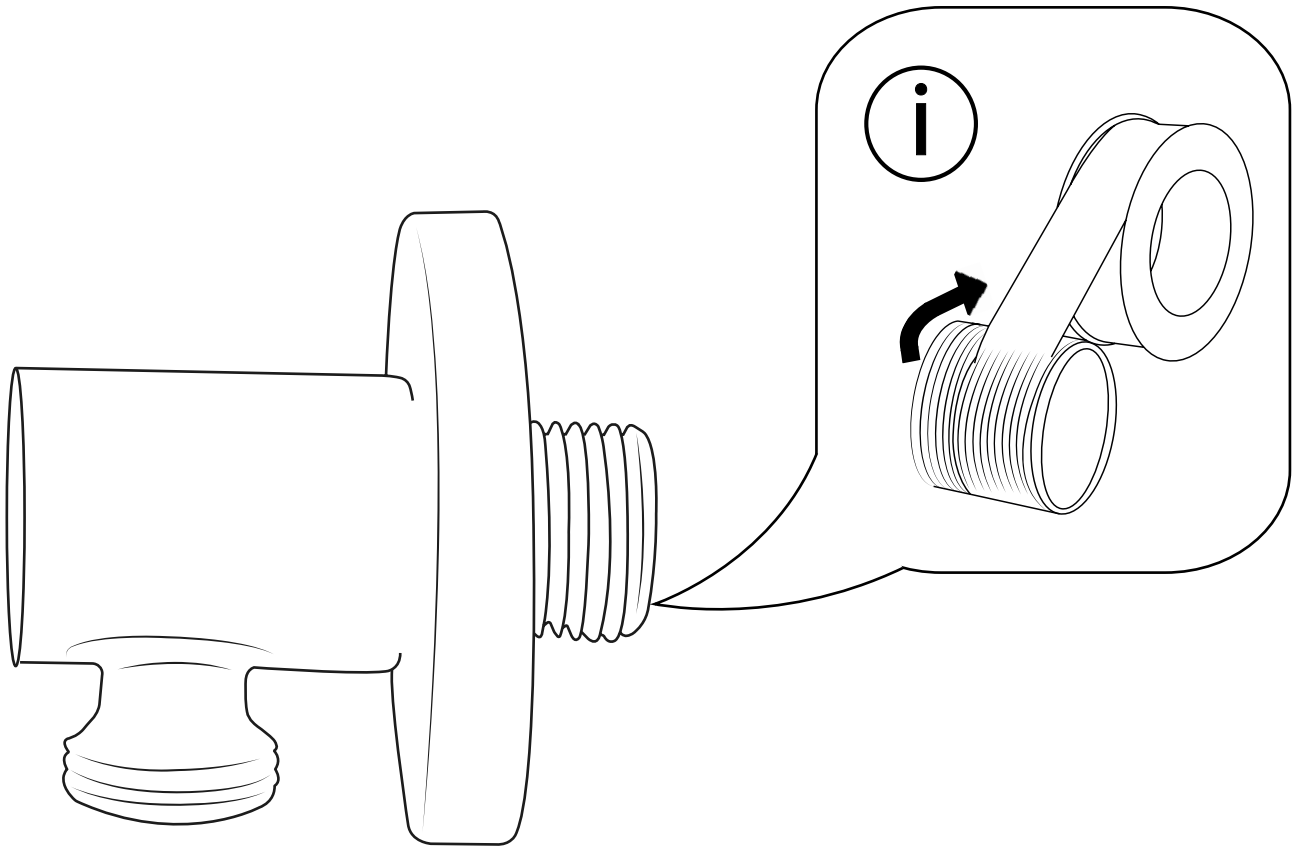

Milano

Hand Shower with Elbow and Bracket

Installation Guide

 Style may vary

Installation

Tools required for installing:

Parts included:

1