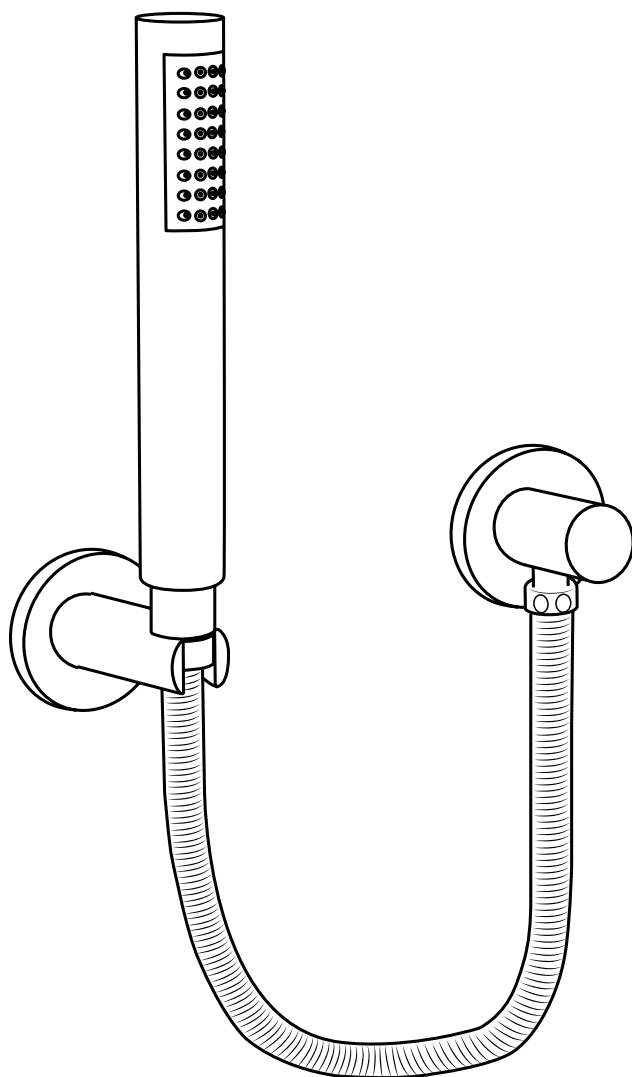

Milano

Hand Shower with Elbow and Bracket

Installation Guide

 Style may vary

Installation

Tools required for installing:

Parts included:

1