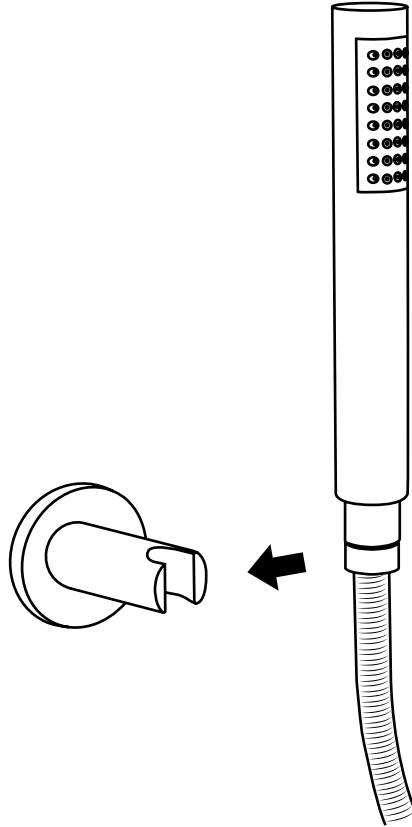

Milano

Hand Shower with Elbow and Bracket

Installation Guide

 Style may vary

Installation

Tools required for installing:

Parts included:

1

10

11

12

13

14