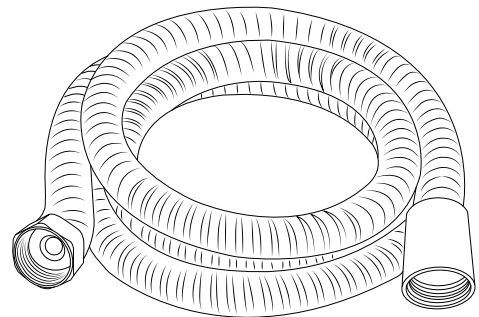

Milano

Hand Shower with Elbow and Bracket

Installation Guide

 Style may vary

Installation

Tools required for installing:

Parts included:

1