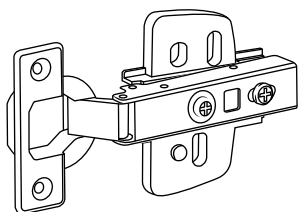

Milano

Vanity Unit with Basin

 Style may vary

Installation Guide

Installation

Tools required for installing:

Parts included:

A
x8

B
x24

C
x4

D
x24

E
x8

F
x4

G
x2

H
x2

Parts included: