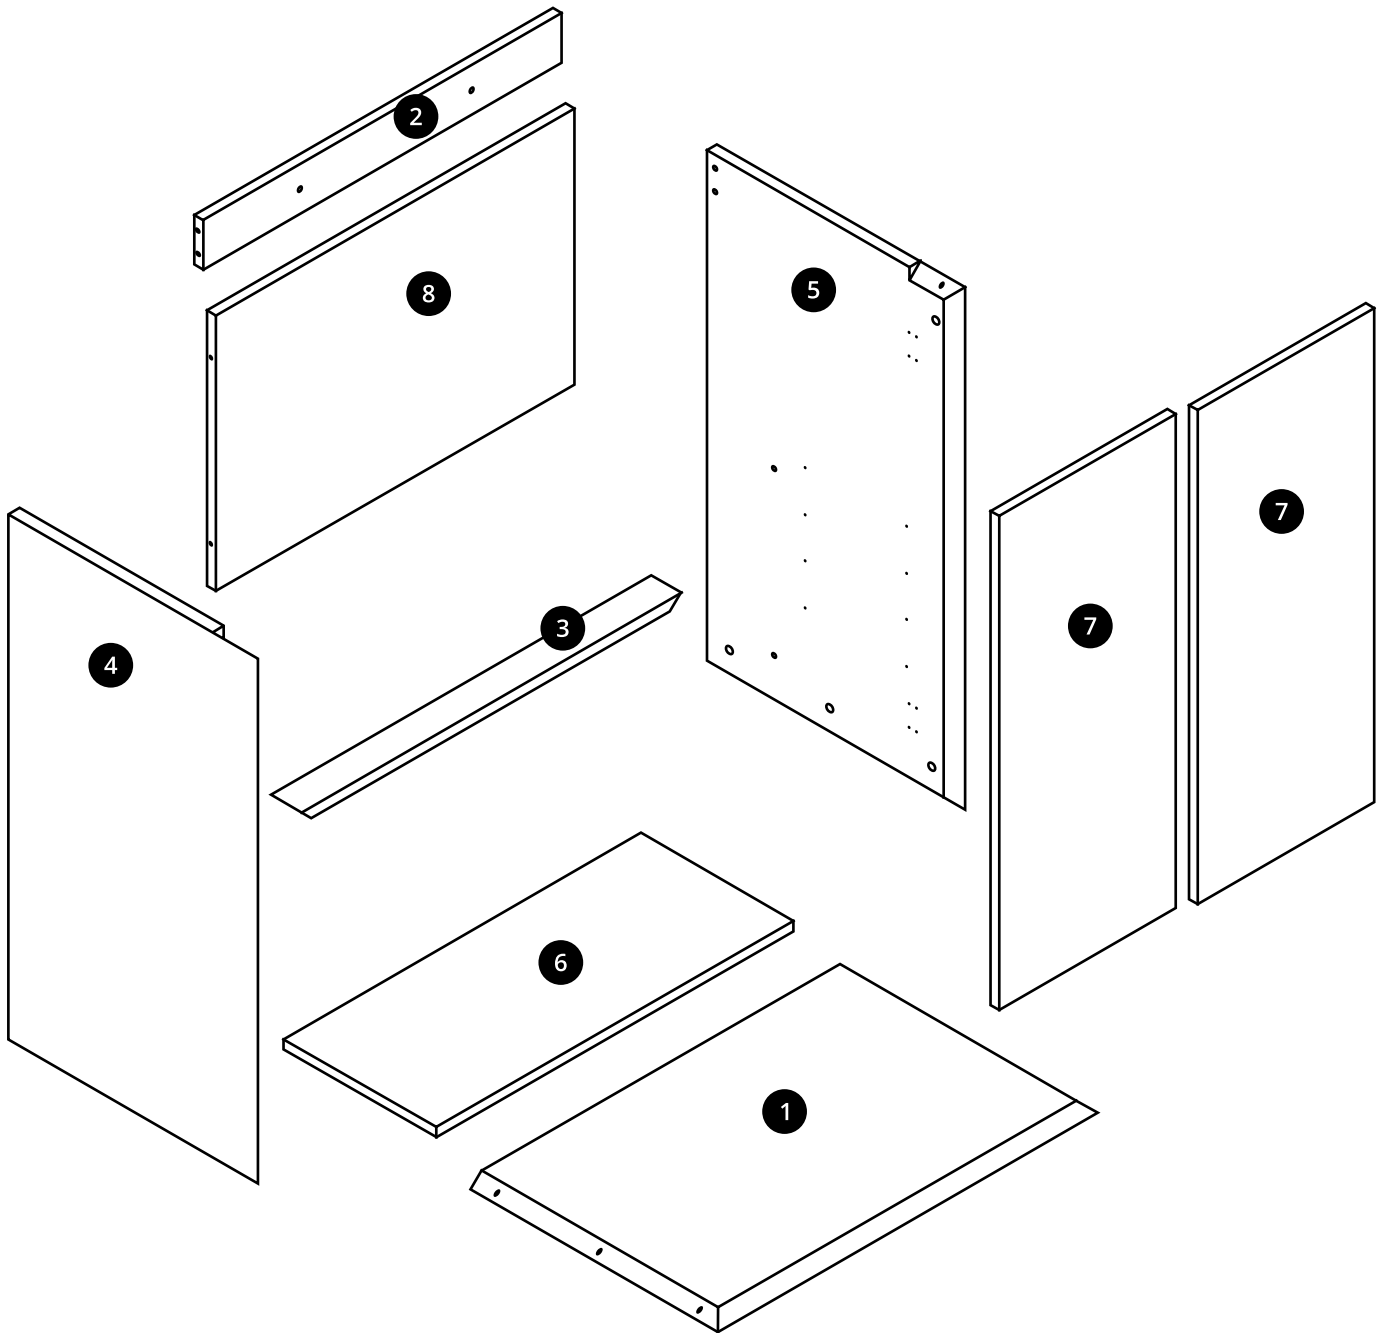

Milano

Vanity Unit with Basin

 Style may vary

Installation Guide

Installation

Tools required for installing:

Parts included:

A
x8

B
x24

C
x4

D
x24

E
x8

F
x4

G
x2

H
x2

Parts included: