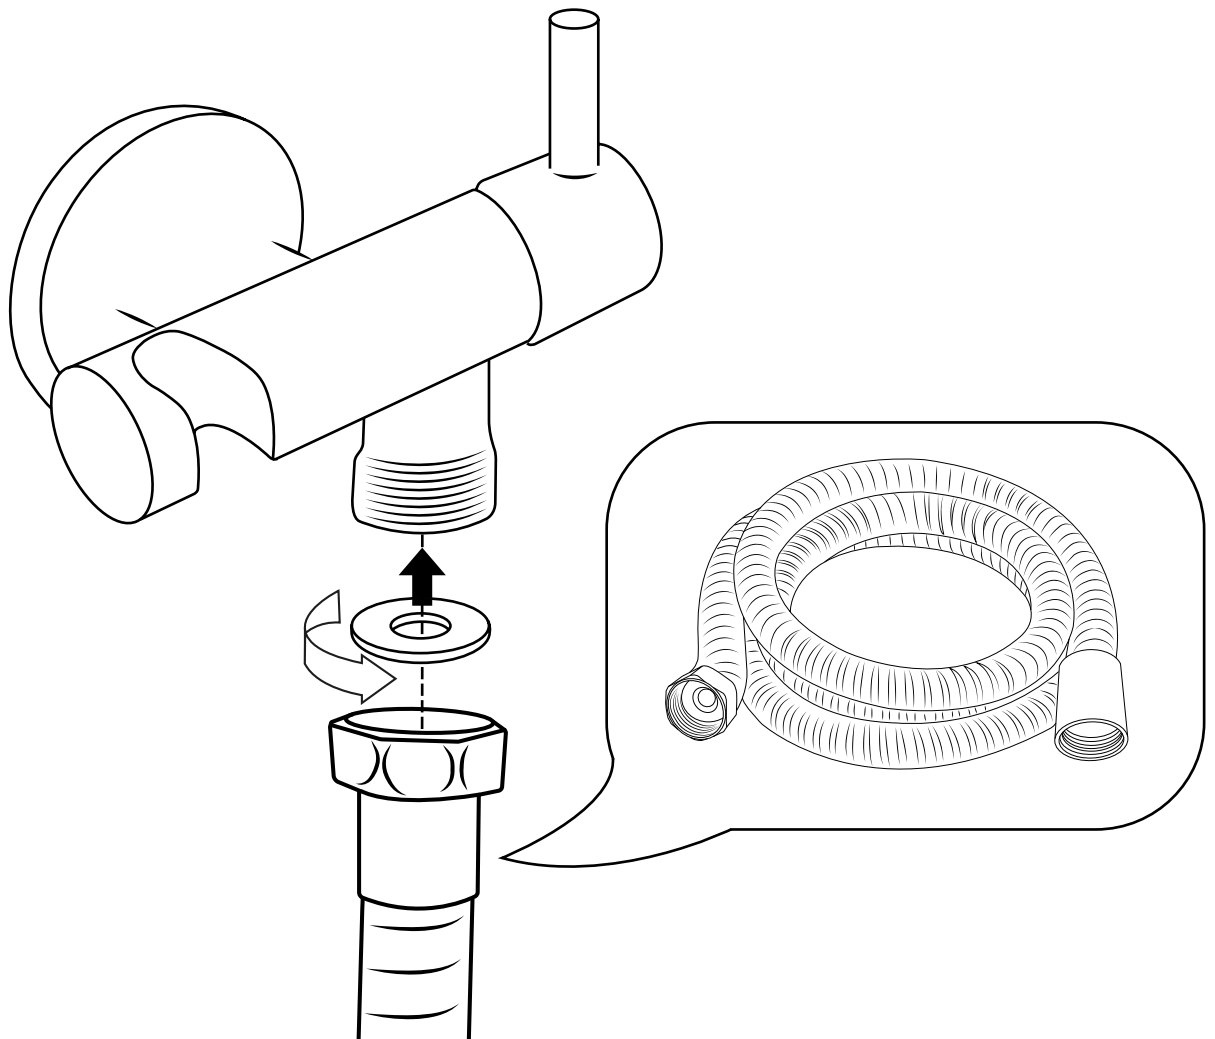

Milano

Manual Douche Spray

 Style may vary

Installation Guide

Installation

Tools required for installing:

Parts included:

1

2

3

4

5

6

Note: Ensure Valve is turned to off position after use