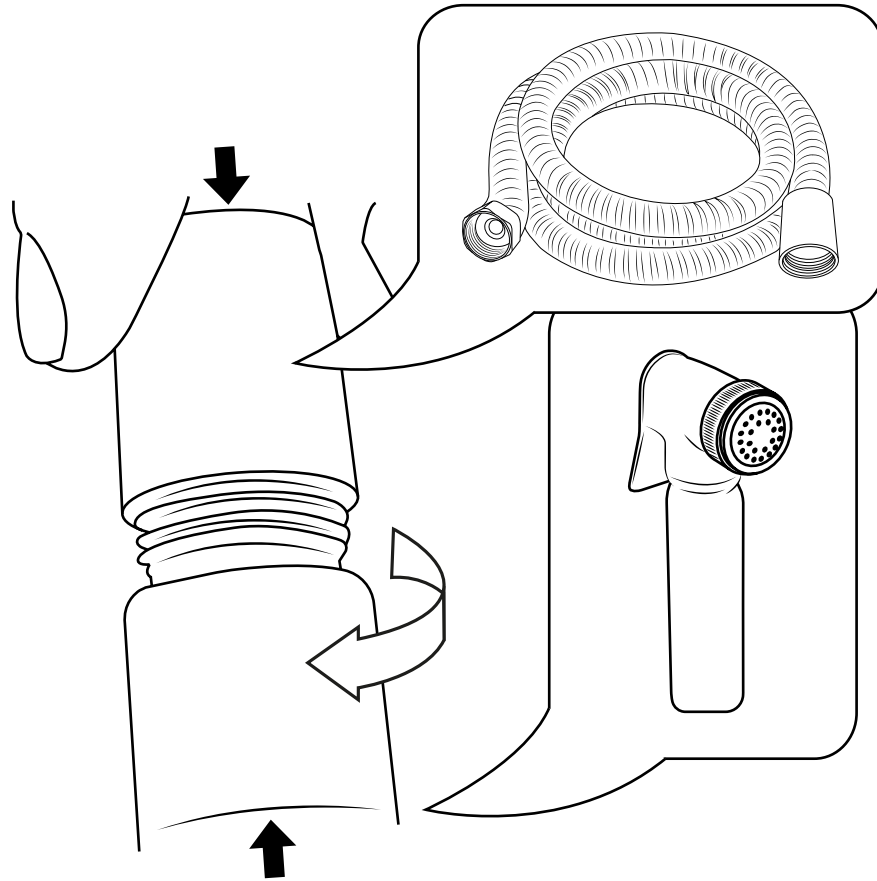

Milano

Manual Douche Spray

 Style may vary

Installation Guide

Installation

Tools required for installing:

Parts included:

1

2

3

4

5

6

Note: Ensure Valve is turned to off position after use