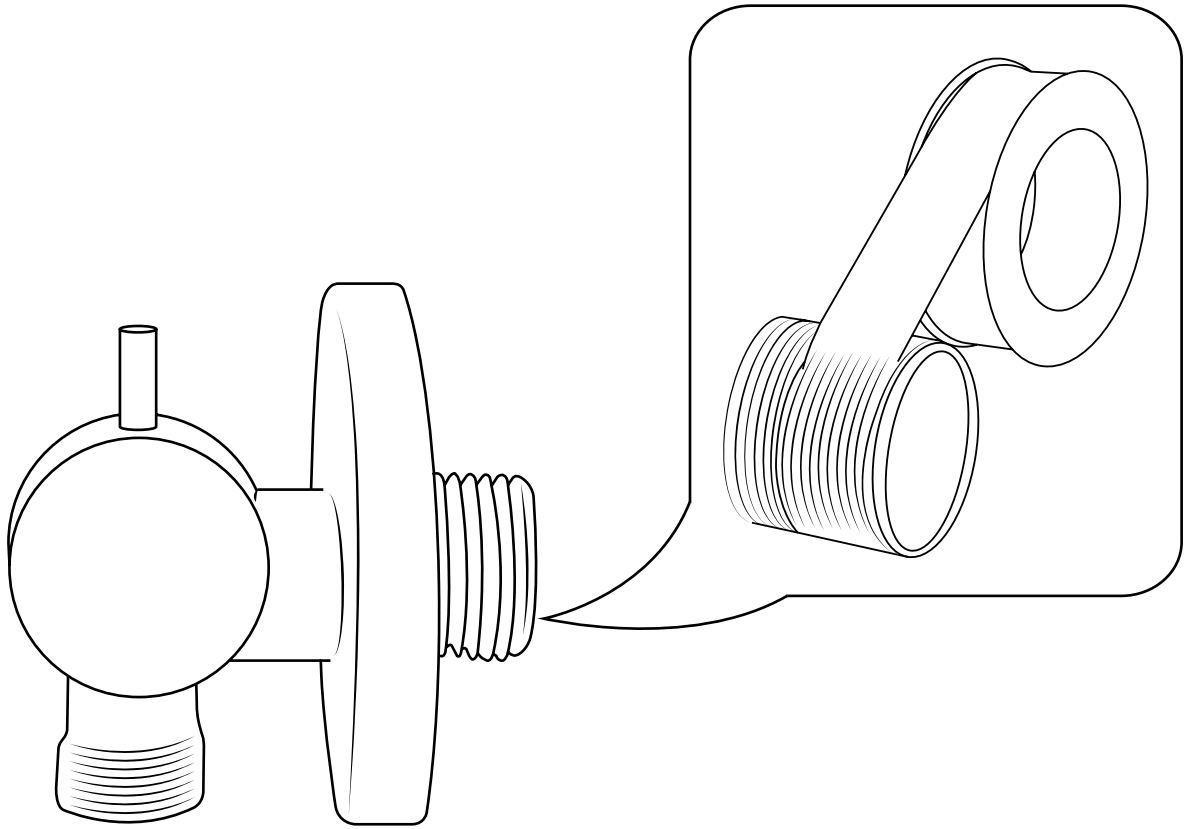

Milano

Manual Douche Spray

 Style may vary

Installation Guide

Installation

Tools required for installing:

Parts included:

1

2

3

4

5

6

Note: Ensure Valve is turned to off position after use