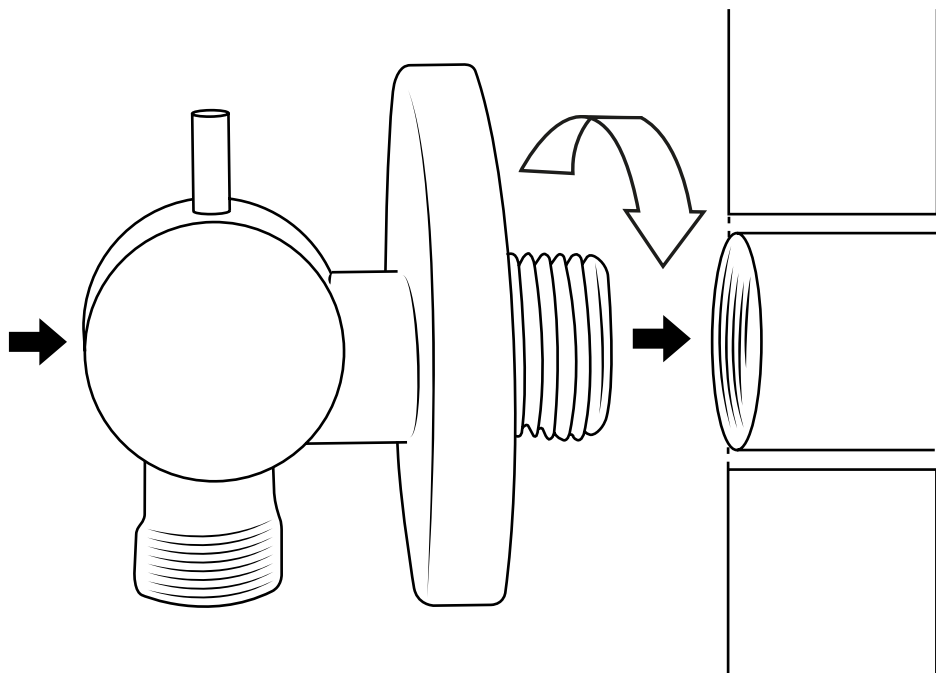

Milano

Manual Douche Spray

 Style may vary

Installation Guide

Installation

Tools required for installing:

Parts included:

1

2

3

4

5

6

Note: Ensure Valve is turned to off position after use