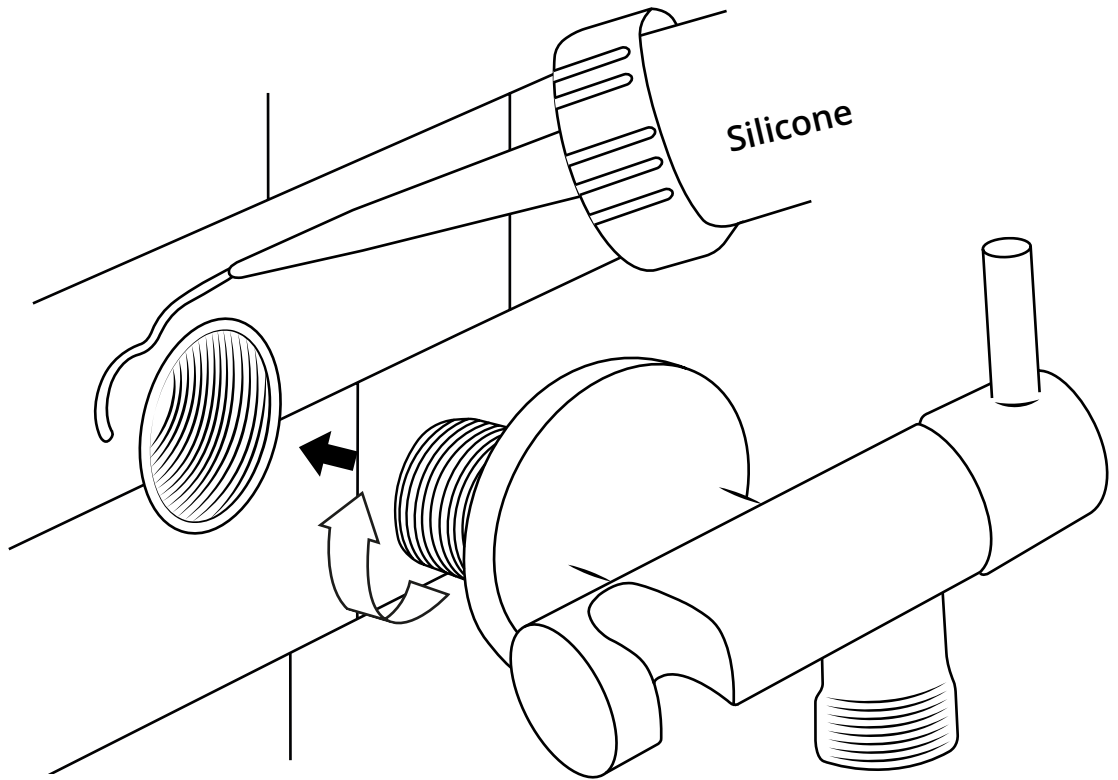

Milano

Manual Douche Spray

 Style may vary

Installation Guide

Installation

Tools required for installing:

Parts included:

1

2

3

4

5

6

Note: Ensure Valve is turned to off position after use