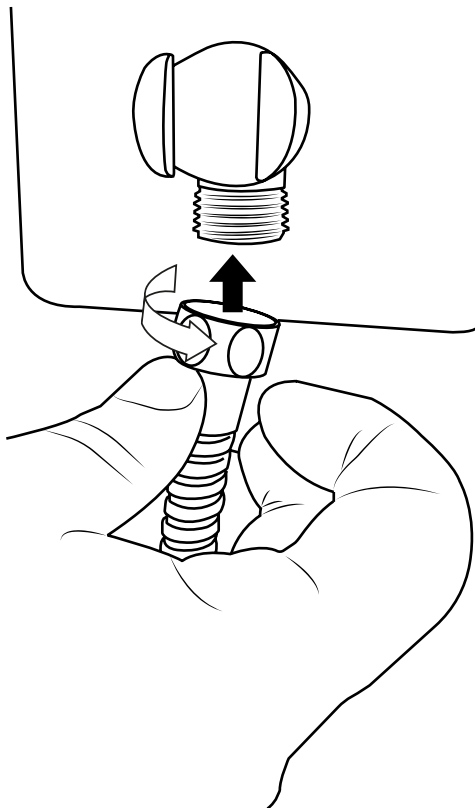

Milano

Concealed Shower Panel

 Style may vary

Installation Guide

Installation

Parts included:

Installation

Tools required for installing:

9

10

11

12

13

14