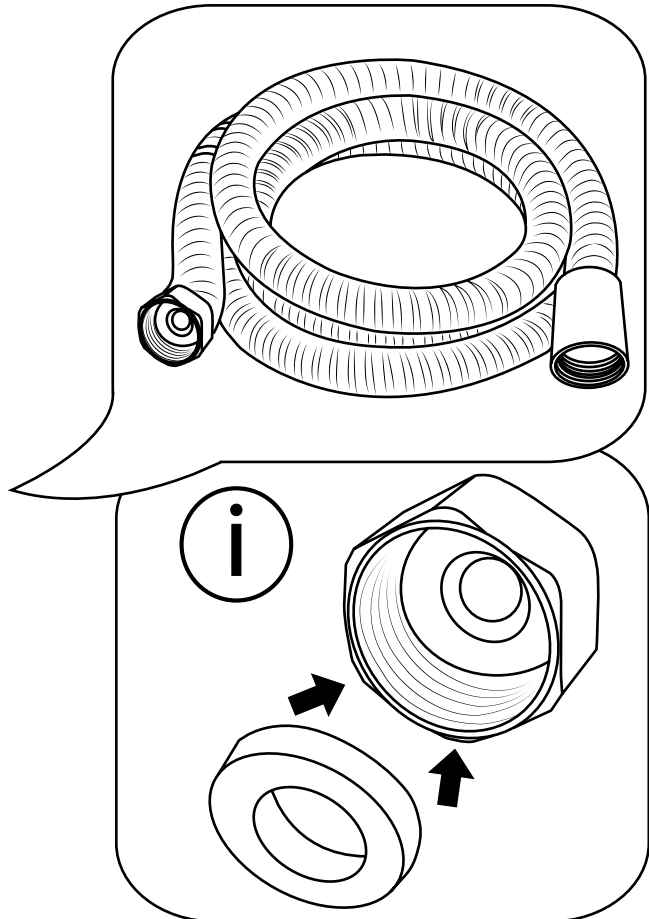

Milano

Concealed Shower Panel

 Style may vary

Installation Guide

Installation

Parts included:

Installation

Tools required for installing:

9

10

11

12

13

14