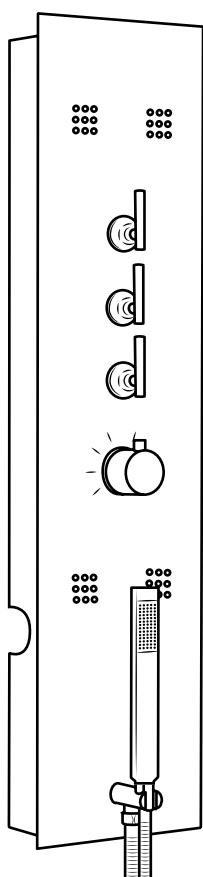

Milano

Concealed Shower Panel

 Style may vary

Installation Guide

Installation

Parts included:

Installation

Tools required for installing:

1

2

3

4

5

6

7

8