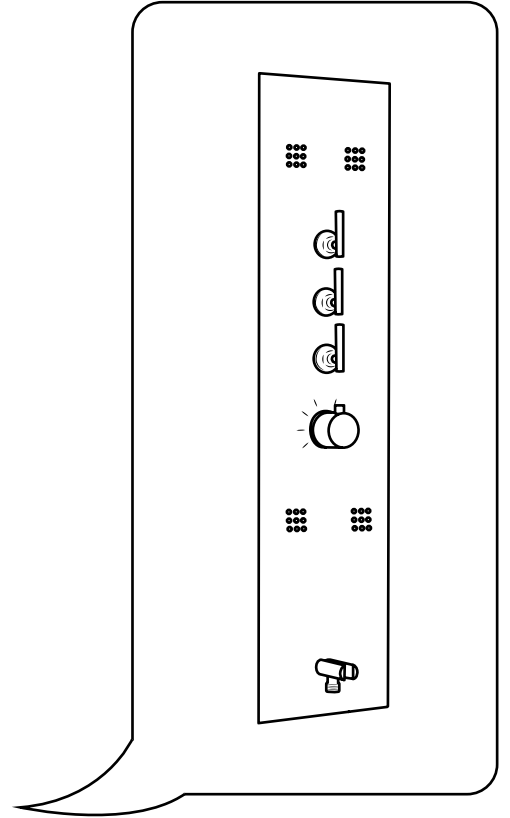

Milano

Concealed Shower Panel

 Style may vary

Installation Guide

Installation

Parts included:

Installation

Tools required for installing:

1

2

3

4

5

6

7

8