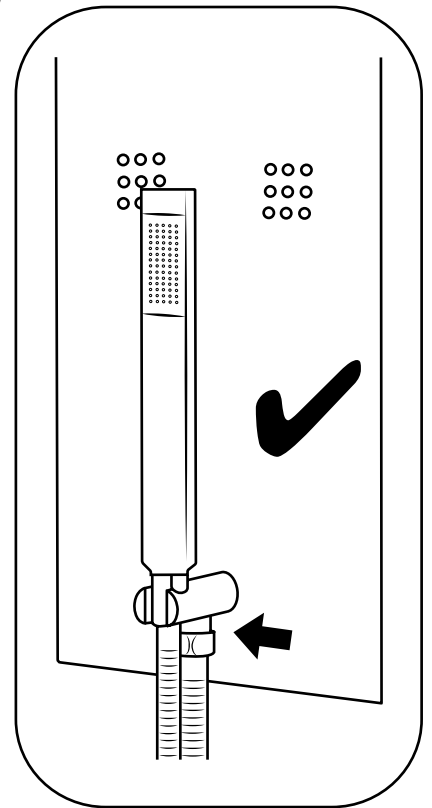

Milano

Concealed Shower Panel with Shower Head

 Style may vary

Installation Guide

Installation

Parts included:

Installation

Tools required for installing:

9

10

11

12

13

14

15

16