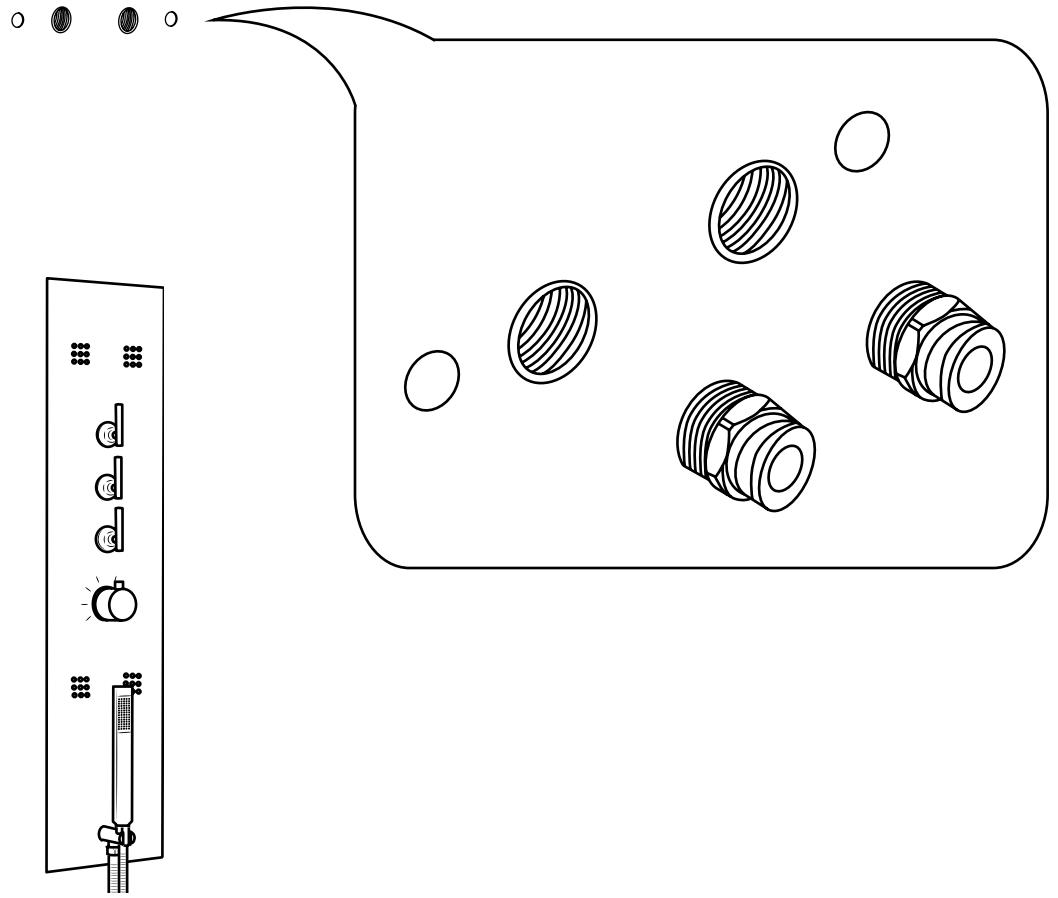

Milano

Concealed Shower Panel with Shower Head

 Style may vary

Installation Guide

Installation

Parts included:

Installation

Tools required for installing:

9

10

11

12

13

14

15

16