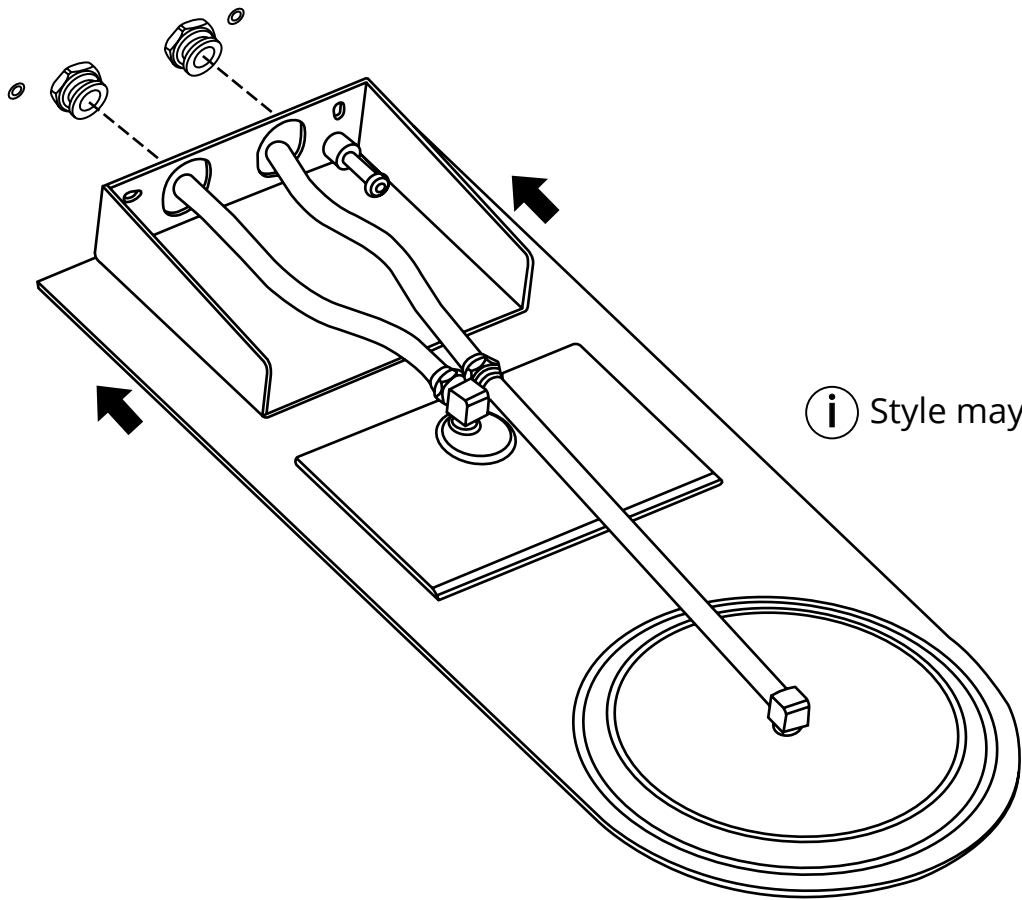

Milano

Concealed Shower Panel with Shower Head

 Style may vary

Installation Guide

Installation

Parts included:

Installation

Tools required for installing:

9

10

11

12

13

14

15

16