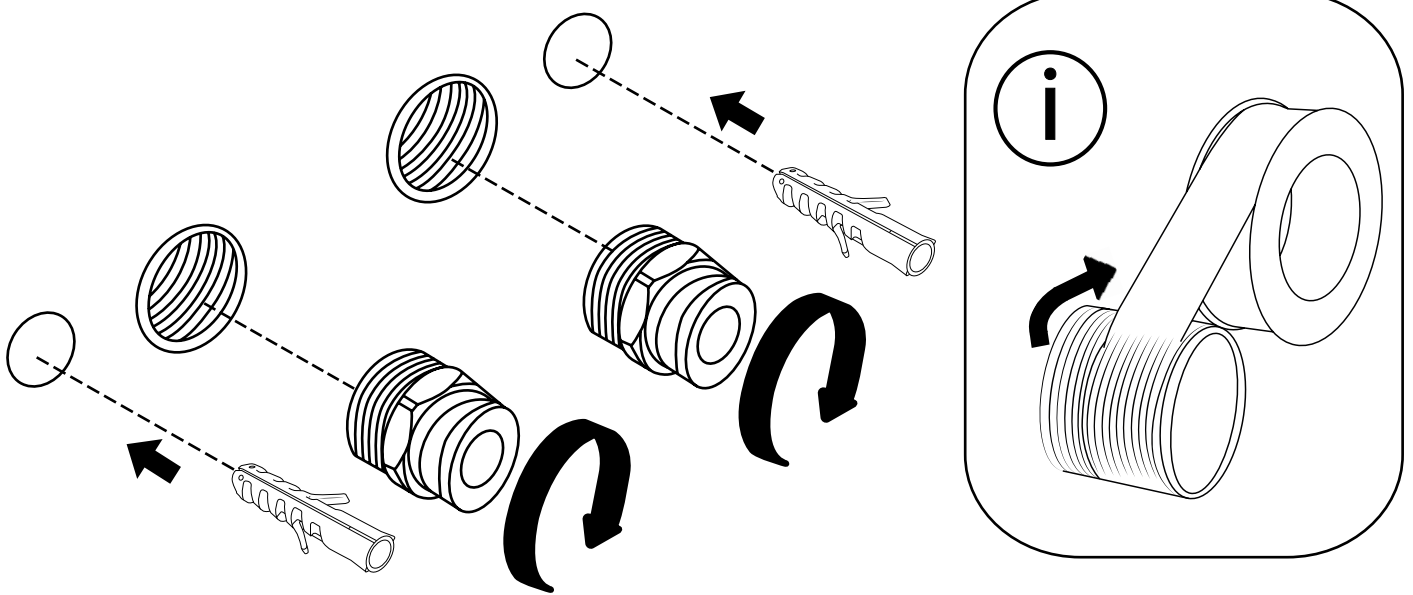

Milano

Concealed Shower Panel with Shower Head

 Style may vary

Installation Guide

Installation

Parts included:

Installation

Tools required for installing:

9

10

11

12

13

14

15

16