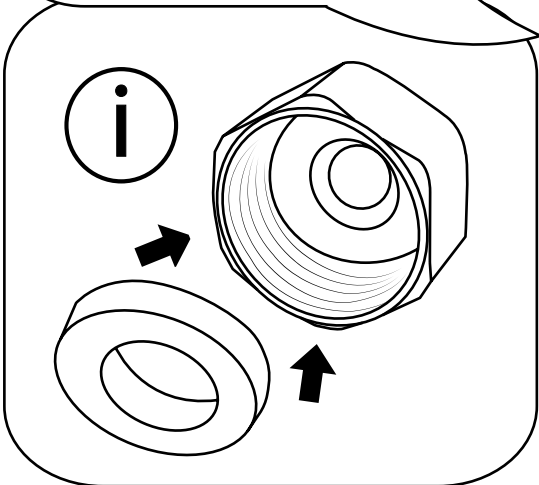

Milano

Concealed Shower Panel with Shower Head

 Style may vary

Installation Guide

Installation

Parts included:

Installation

Tools required for installing:

9

10

11

12

13

14

15

16