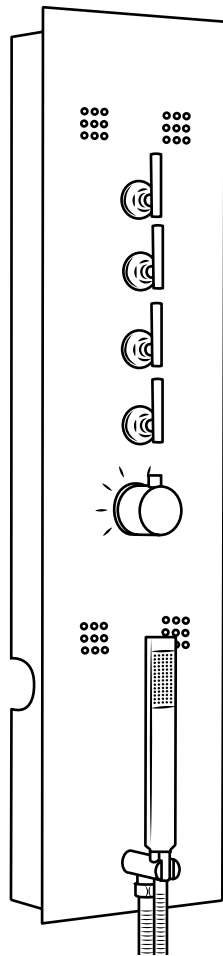

Milano

Concealed Shower Panel with Shower Head

 Style may vary

Installation Guide

Installation

Parts included:

Installation

Tools required for installing:

1

2

3

4

5

6

7

8