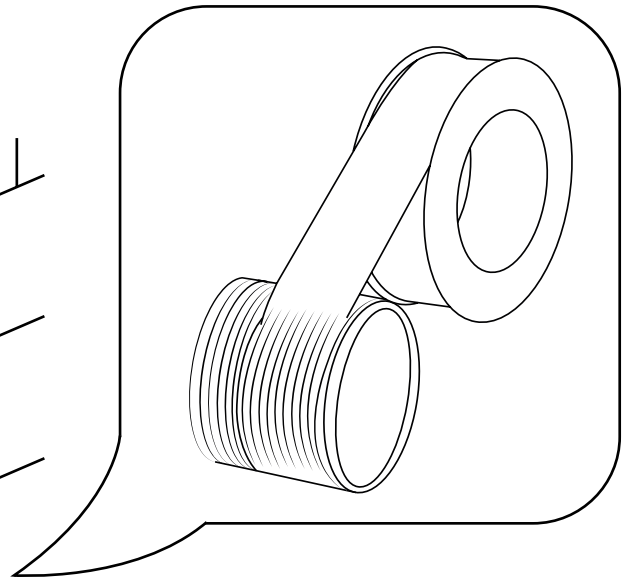

# Milano

Round Concealed Shower Head

Installation Guide

# Installation

---

*Tools required for installing:*

**Parts included:**

**x4**

**x4**

**x2**

1