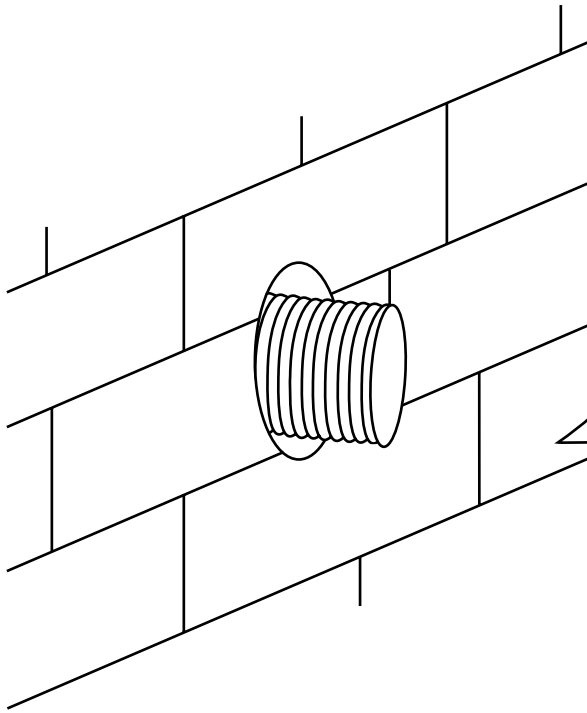

# Milano

Round Concealed Shower Head

Installation Guide

# Installation

---

*Tools required for installing:*

**Parts included:**

**x4**

**x4**

**x2**

1