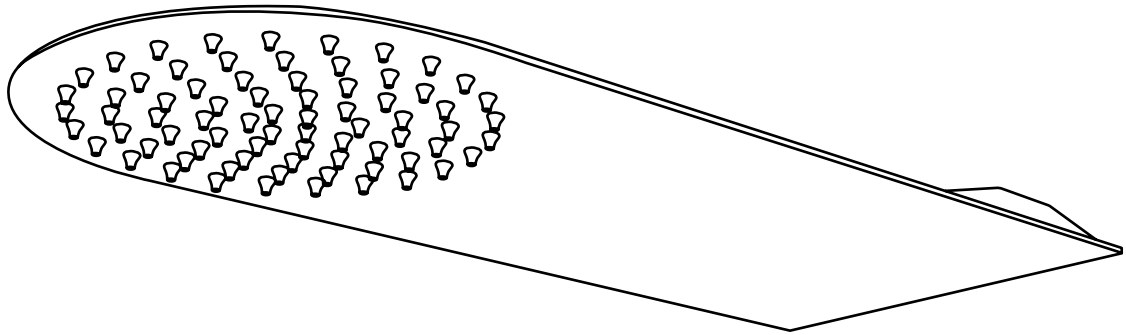

Parts included:

x4

x4

x2