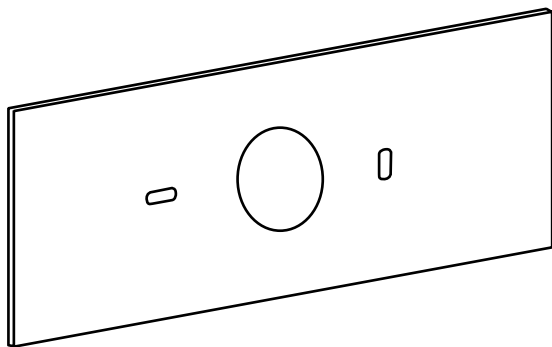

Parts included:

x4

x4

x2