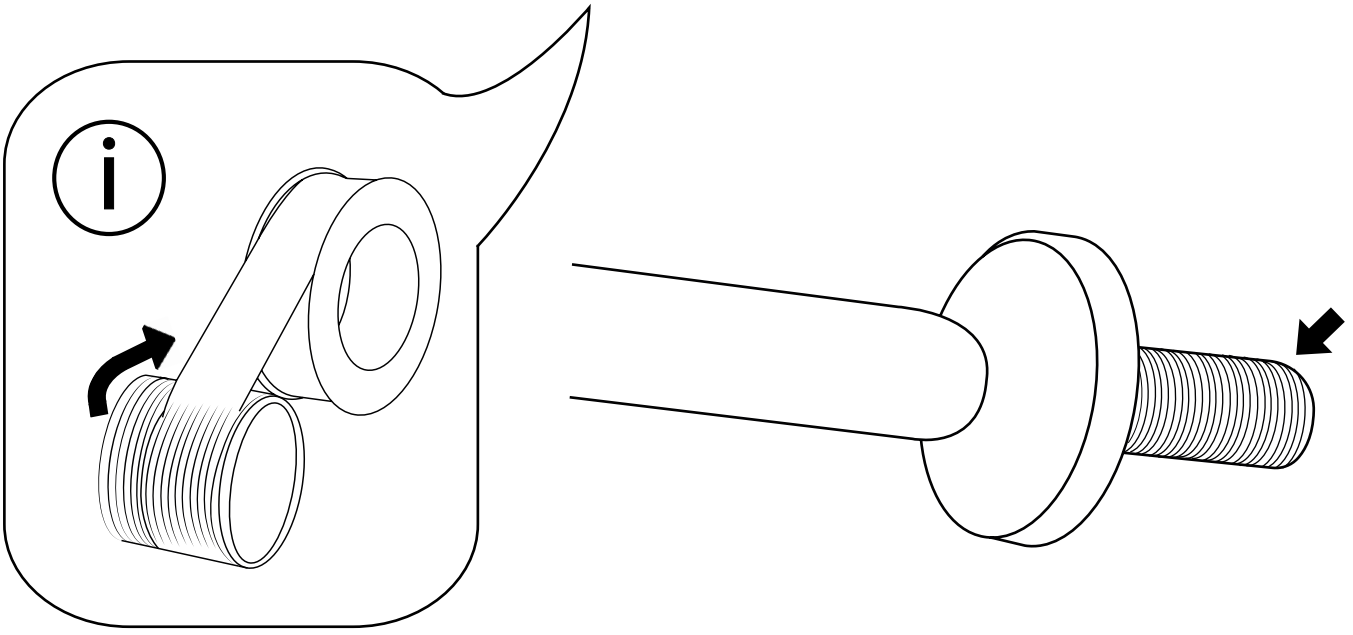

Milano

Ceiling Mounted Shower Head & Arm

Installation Guide

Style may vary

Installation

Tools required for installing:

Parts included:

1