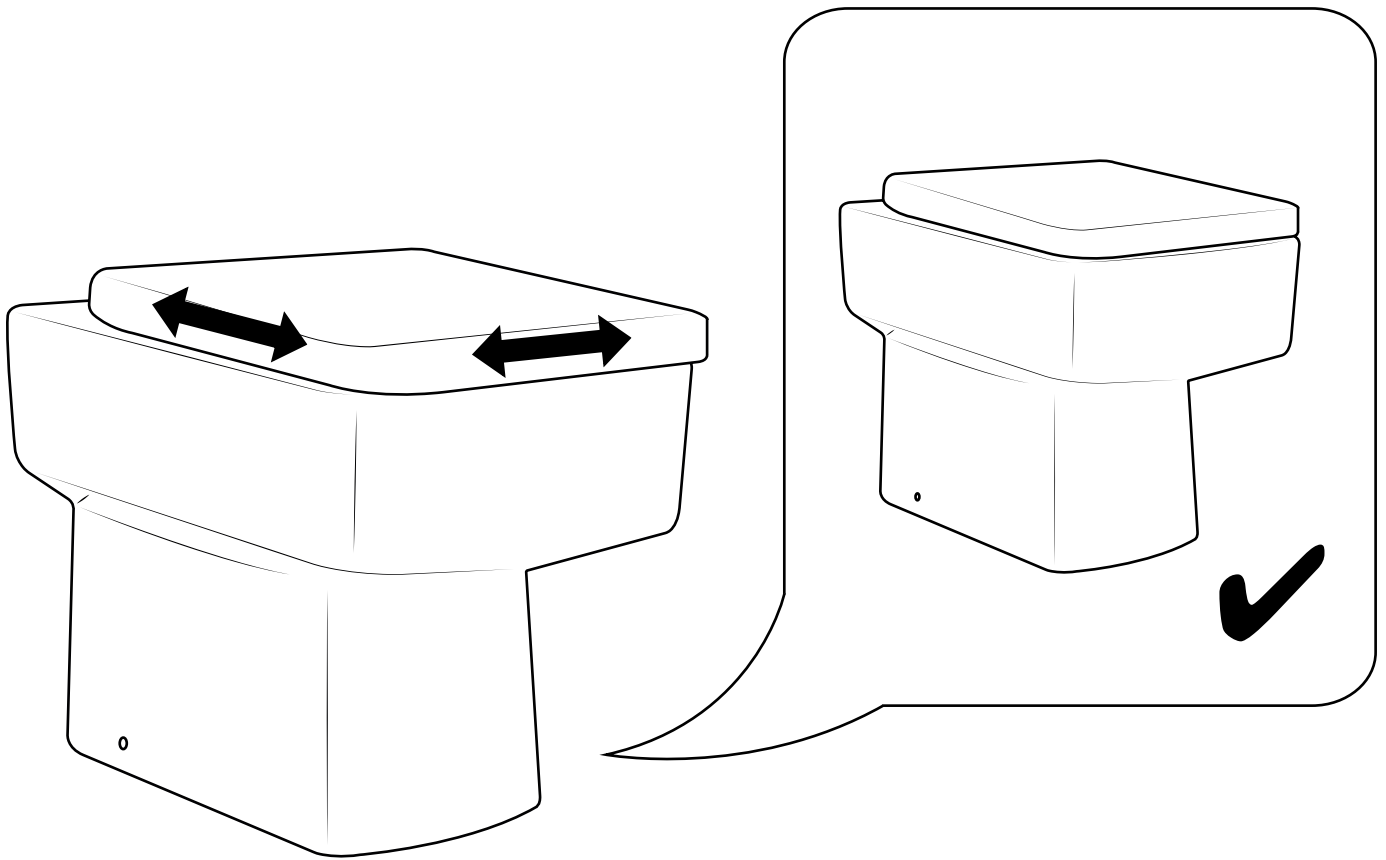

Milano

Back to Wall WC

 Style may vary

Installation Guide

Installation

Tools required for installing:

Parts included:

1

34

Toilet Seat:

Parts included:

35

36

37

38

39