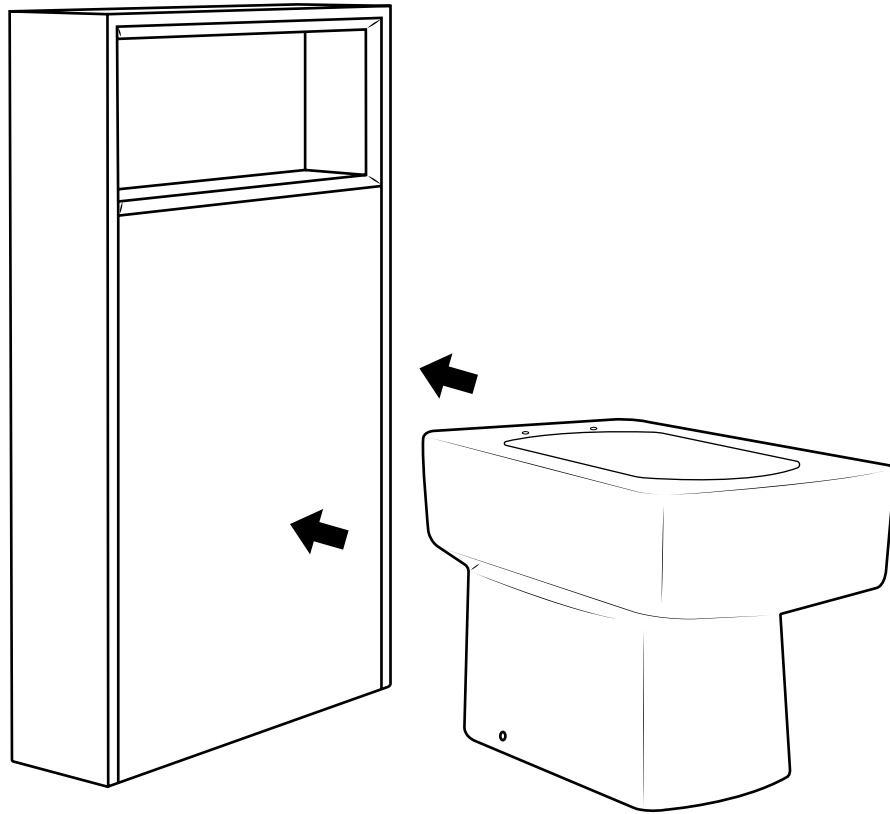

Milano

Back to Wall WC

 Style may vary

Installation Guide

Installation

Tools required for installing:

Parts included:

1

34

Toilet Seat:

Parts included:

35

36

37

38

39