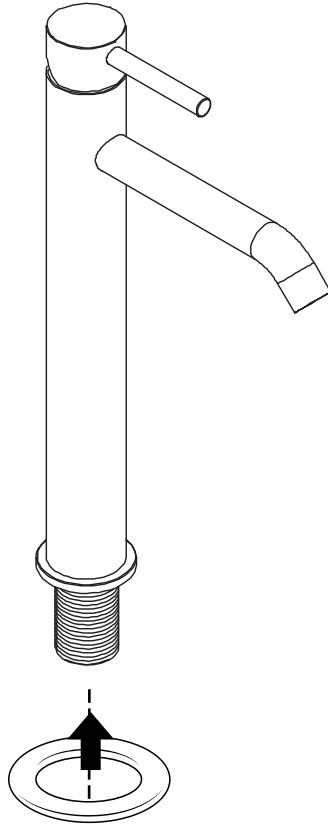

Milano

High Rise Mono Basin Tap

Installation Instructions

Installation

Tools required for installing:

Parts included:

1

2

3

4

5

6