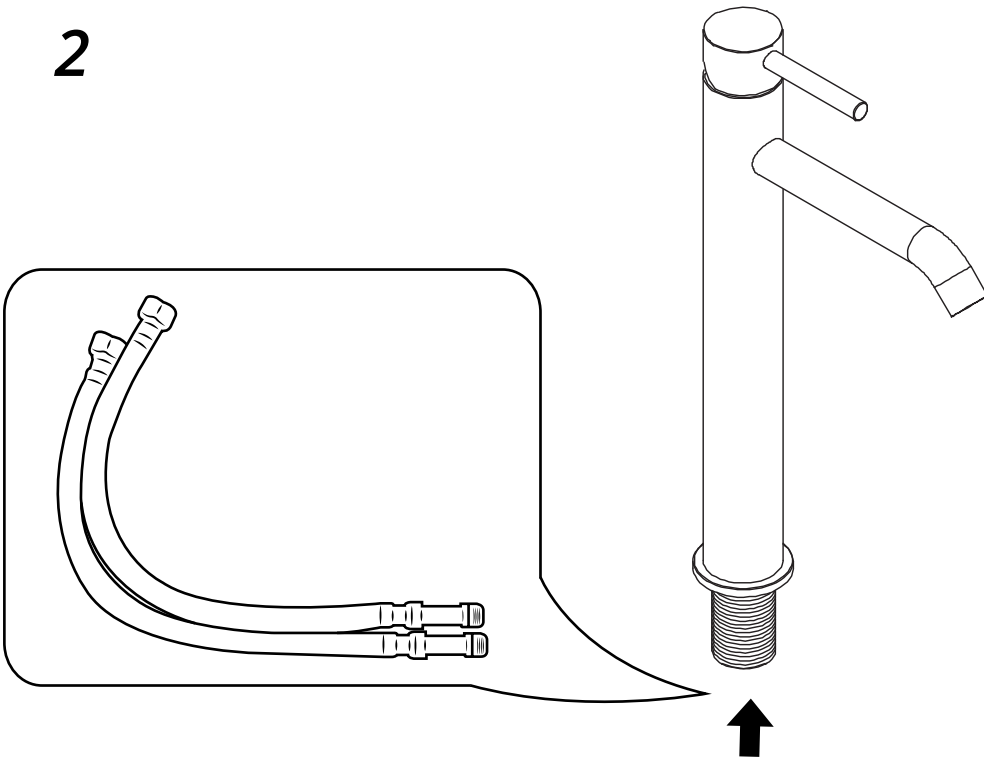

Milano

High Rise Mono Basin Tap

Installation Instructions

Installation

Tools required for installing:

Parts included:

1

2