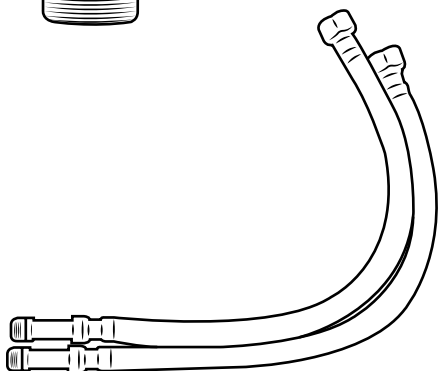

Milano

Mono Basin Tap

Installation Guide

Installation

Tools required for installing:

Parts included:

1

2