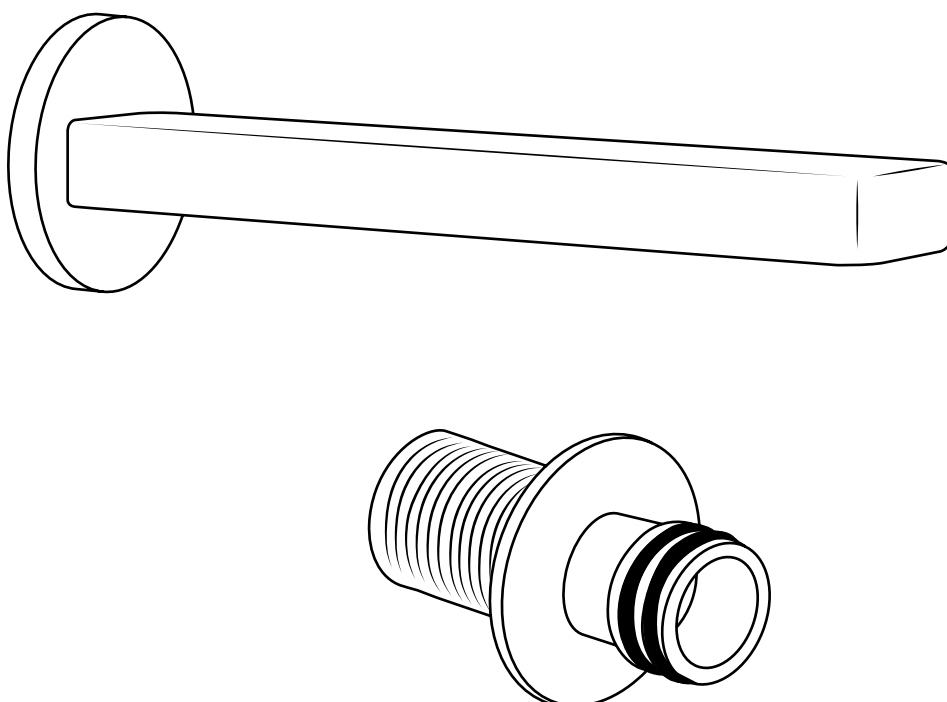

Milano

Wall Spout

ⓘ Style may vary

Installation Guide

Installation

Tools required for installing:

Parts included:

1