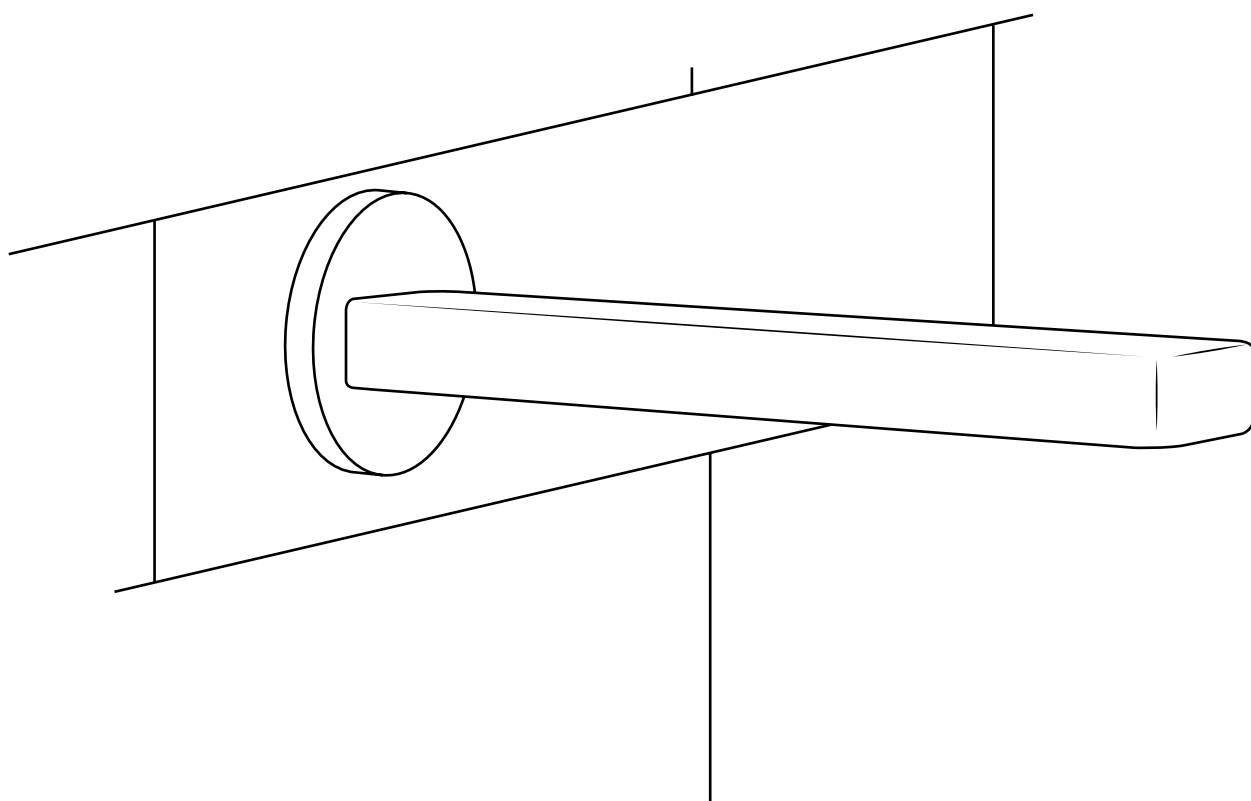

Milano

Wall Spout

ⓘ Style may vary

Installation Guide

Installation

Tools required for installing:

Parts included:

1