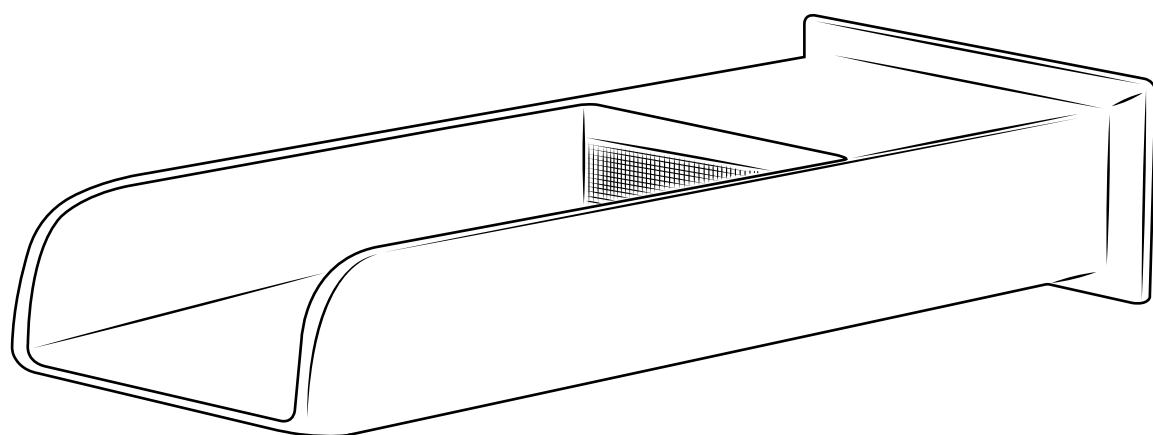

Milano

Wall Spout

ⓘ Style may vary

Installation Guide

Installation

Tools required for installing:

Parts included:

1