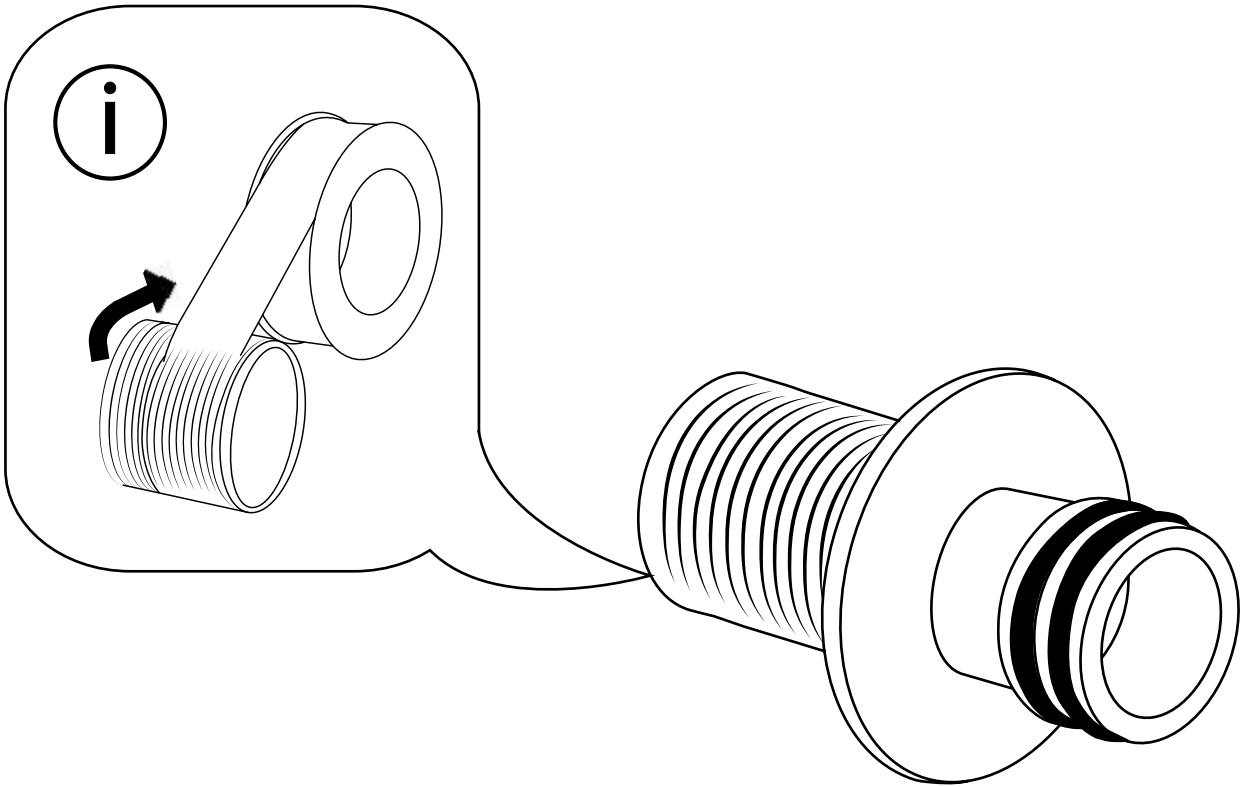

Milano

Wall Spout

ⓘ Style may vary

Installation Guide

Installation

Tools required for installing:

Parts included:

1